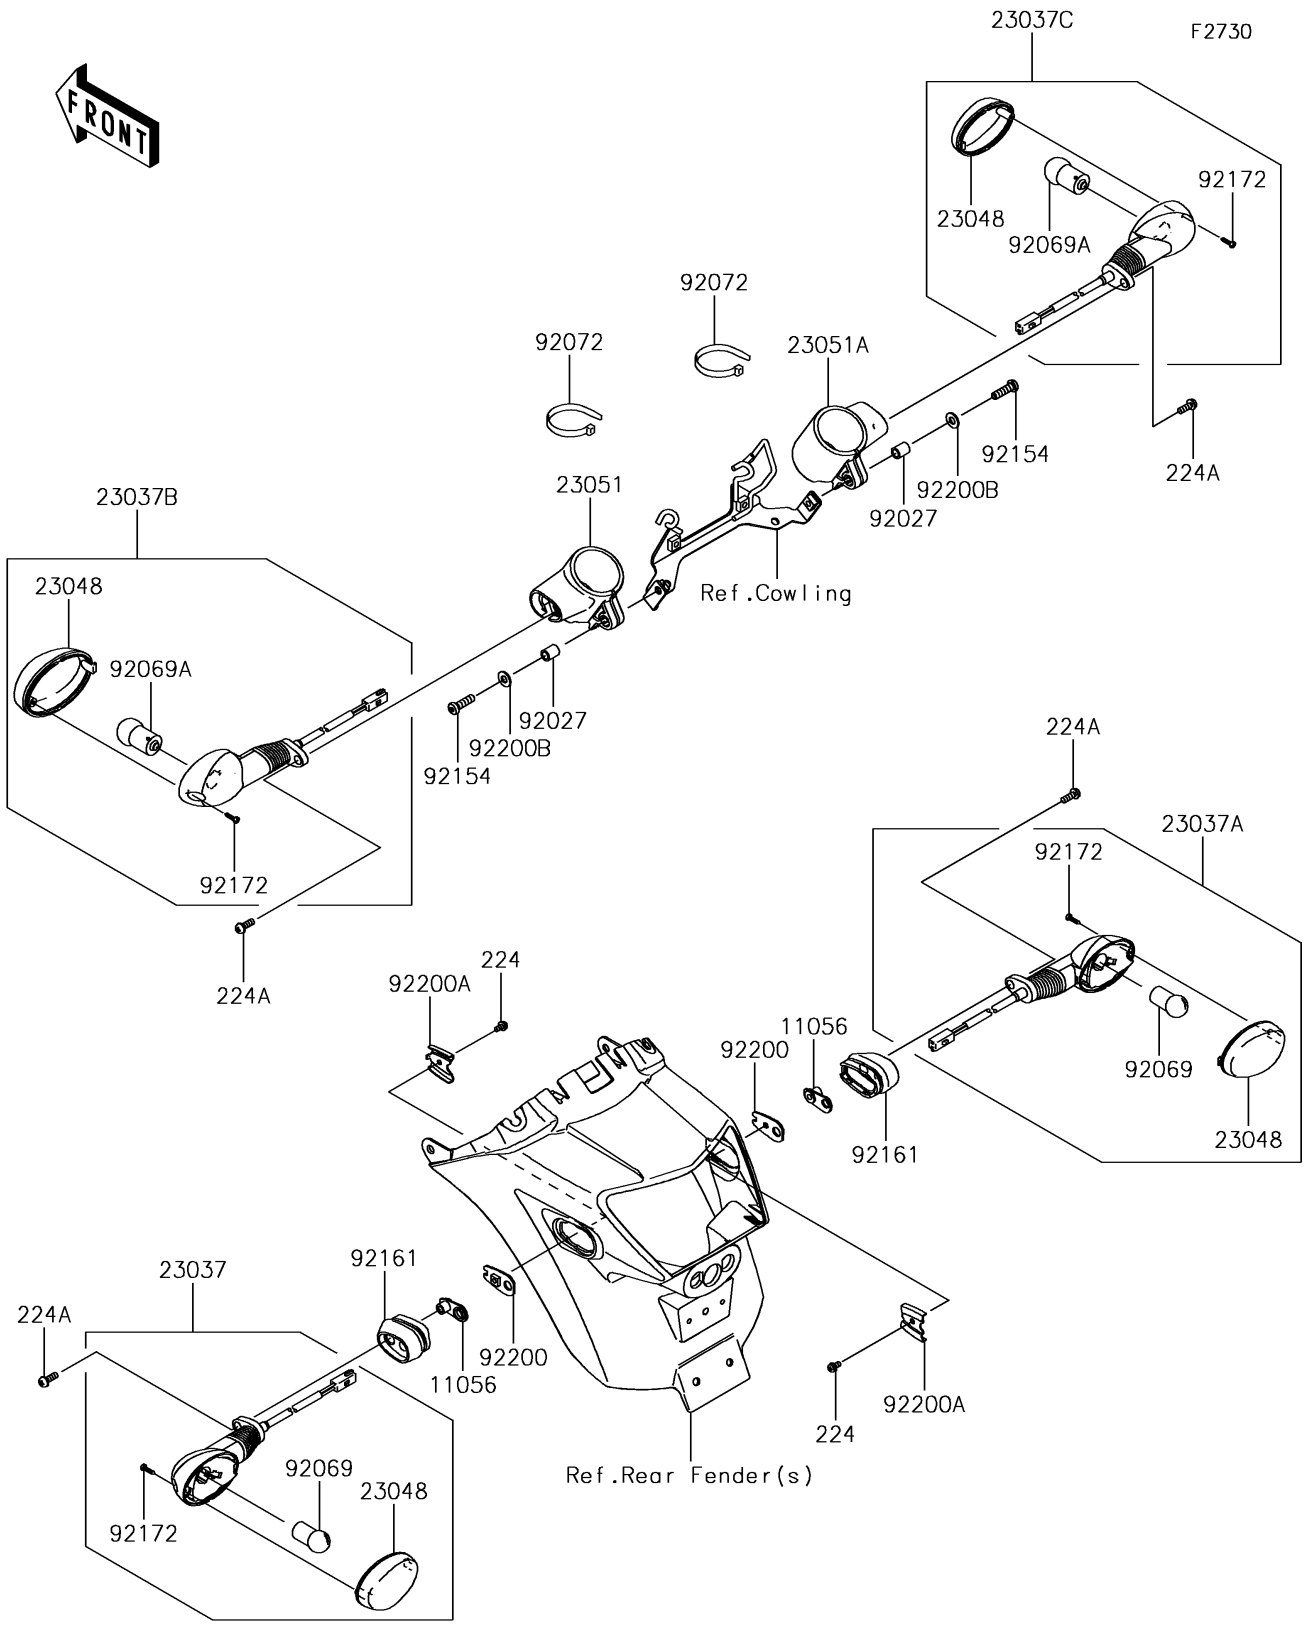

2017 Vulcan S ABS SE PARTS DIAGRAM

Turn Signals

2017 Vulcan S ABS SE PARTS LIST

Turn Signals

ITEM NAME	PART NUMBER	QUANTITY
BRACKET,6MM (Ref # 11056)	11056-4156	2
SCREW-PAN-WP-CROS,4X8 (Ref # 224)	224AB0408	2
SCREW-PAN-WP-CROS,6X14 (Ref # 224A)	224AB0614	4
LAMP-ASSY-SIGNAL,RR,LH (Ref # 23037)	23037-0117	1
LAMP-ASSY-SIGNAL,RR,RH (Ref # 23037A)	23037-0118	1
LAMP-ASSY-SIGNAL,FR,LH (Ref # 23037B)	23037-0314	1
LAMP-ASSY-SIGNAL,FR,RH (Ref # 23037C)	23037-0315	1
LENS-SIGNAL LAMP (Ref # 23048)	23048-0018	4
BRACKET-SIGNAL LAMP,LH (Ref # 23051)	23051-0042	1
BRACKET-SIGNAL LAMP,RH (Ref # 23051A)	23051-0043	1
COLLAR,6.8X10X12 (Ref # 92027)	92027-162	2
BULB,12V 10W (Ref # 92069)	92069-0024	2
BULB,12V 10W (Ref # 92069A)	92069-0076	2
BAND,L=152 (Ref # 92072)	92072-3874	2
BOLT,SOCKET,6X22 (Ref # 92154)	92154-0402	2
DAMPER,SIGNAL LAMP (Ref # 92161)	92161-1680	2
SCREW,TAPPING,2.9X13 (Ref # 92172)	92172-0343	4
WASHER,SIGNAL LAMP (Ref # 92200)	92200-0164	2
WASHER,SIGNAL LAMP (Ref # 92200A)	92200-0165	2
WASHER,6.5X14X1.2 (Ref # 92200B)	92200-0964	2