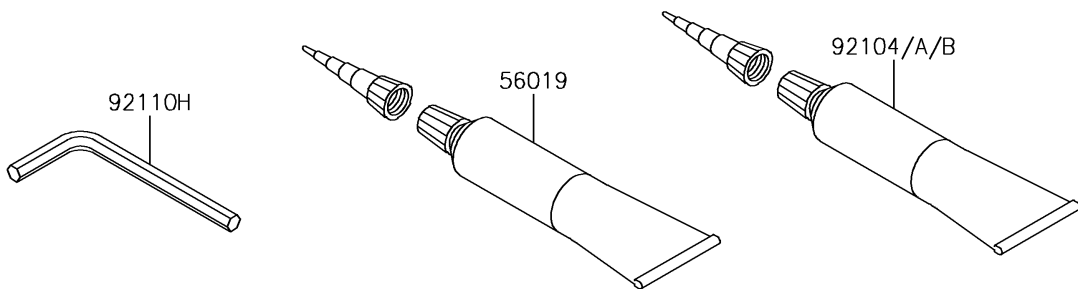

# 2017 Vulcan S ABS SE PARTS DIAGRAM

Owner's Tools

F2810

## 2017 Vulcan S ABS SE PARTS LIST

### Owner's Tools

ITEM NAME	PART NUMBER	QUANTITY
TOOL-KIT (Ref # 56007)	56007-0129	1
BAG,TOOL (Ref # 56008)	56008-0036	1
GASKET-LIQUID,TB1211,WHITE (Ref # 56019)	56019-120	1
GASKET-LIQUID,TB1211F,CLEAR (Ref # 92104)	92104-0004	1
GASKET-LIQUID,TB1216B,BLACK (Ref # 92104A)	92104-1064	1
GASKET-LIQUID,TB1207B,BLACK (Ref # 92104B)	92104-2068	1
TOOL-WRENCH,BOX END,22MM (Ref # 92110)	92110-0064	1
TOOL-WRENCH,BOX END,27MM (Ref # 92110A)	92110-0065	1
TOOL-WRENCH,HOOK SPANNER,R37.5 (Ref # 92110B)	92110-0558	1
TOOL-WRENCH,OPEN END,10X12 (Ref # 92110C)	92110-0564	1
TOOL-WRENCH,OPEN END,12X14 (Ref # 92110D)	92110-0565	1
TOOL-WRENCH,ALLEN,5MM (Ref # 92110E)	92110-0566	1
TOOL-WRENCH,ALLEN,4MM (Ref # 92110F)	92110-0567	1
TOOL-WRENCH,ALLEN,3MM (Ref # 92110G)	92110-0577	1
TOOL-WRENCH,ALLEN,6MM (Ref # 92110H)	92110-0587	1
TOOL-BAR,WRENCH (Ref # 92111)	92111-0008	1
TOOL-PLIERS (Ref # 92112)	92112-0007	1