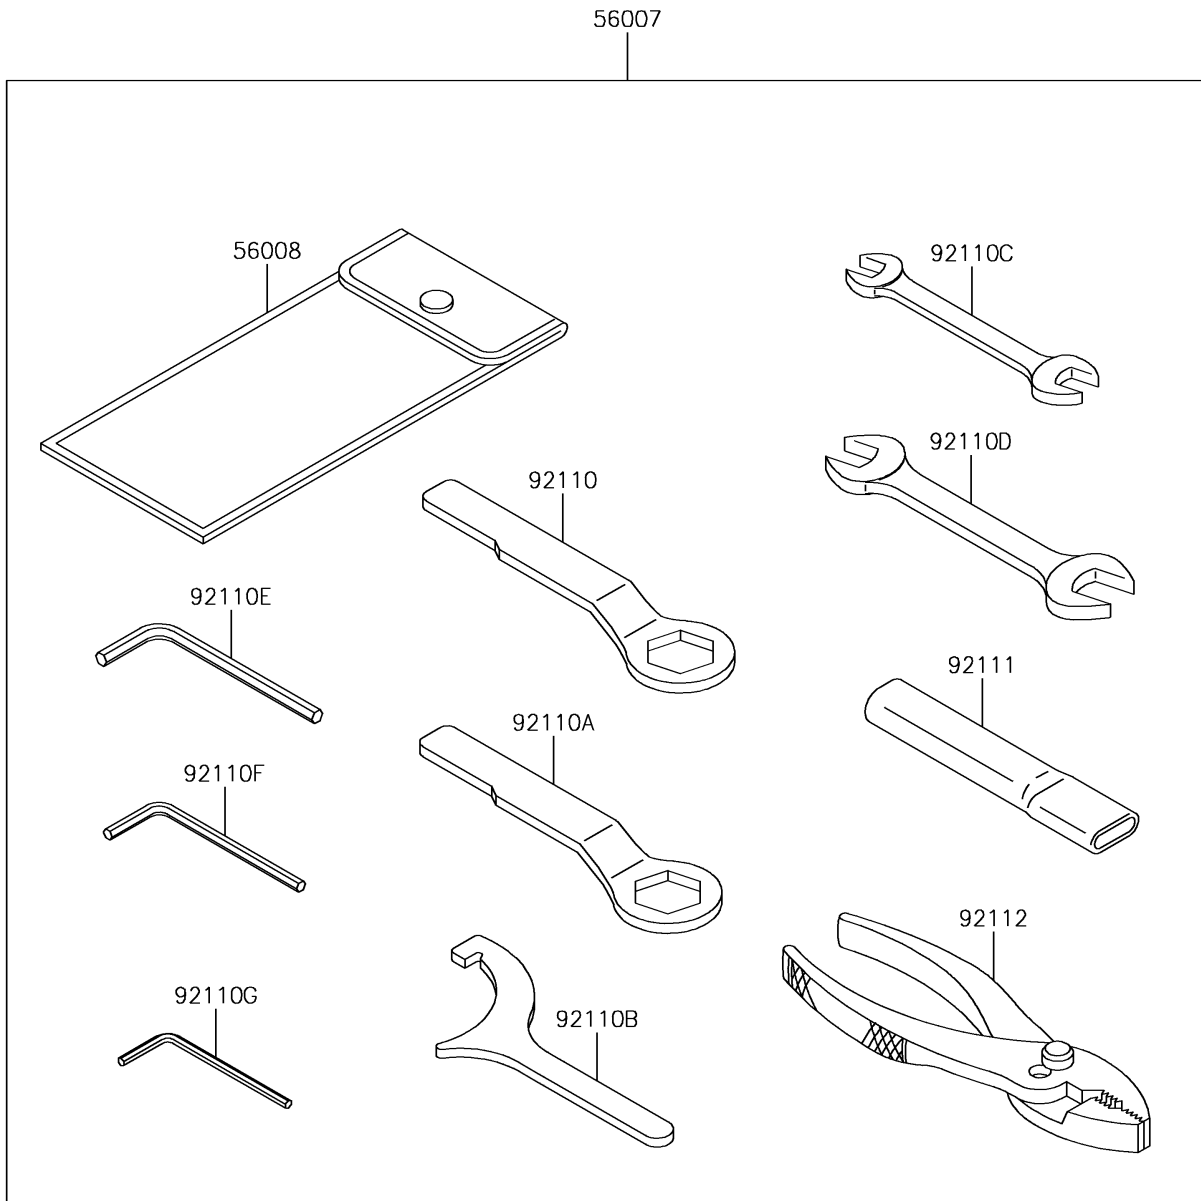

# 2017 Vulcan S ABS SE PARTS DIAGRAM

Owner's Tools

F2810

## 2017 Vulcan S ABS SE PARTS LIST

### Owner's Tools

ITEM NAME	PART NUMBER	QUANTITY
TOOL-KIT (Ref # 56007)	56007-0129	1
BAG,TOOL (Ref # 56008)	56008-0036	1
GASKET-LIQUID,TB1211,WHITE (Ref # 56019)	56019-120	1
GASKET-LIQUID,TB1211F,CLEAR (Ref # 92104)	92104-0004	1
GASKET-LIQUID,TB1216B,BLACK (Ref # 92104A)	92104-1064	1
GASKET-LIQUID,TB1207B,BLACK (Ref # 92104B)	92104-2068	1
TOOL-WRENCH,BOX END,22MM (Ref # 92110)	92110-0064	1
TOOL-WRENCH,BOX END,27MM (Ref # 92110A)	92110-0065	1
TOOL-WRENCH,HOOK SPANNER,R37.5 (Ref # 92110B)	92110-0558	1
TOOL-WRENCH,OPEN END,10X12 (Ref # 92110C)	92110-0564	1
TOOL-WRENCH,OPEN END,12X14 (Ref # 92110D)	92110-0565	1
TOOL-WRENCH,ALLEN,5MM (Ref # 92110E)	92110-0566	1
TOOL-WRENCH,ALLEN,4MM (Ref # 92110F)	92110-0567	1
TOOL-WRENCH,ALLEN,3MM (Ref # 92110G)	92110-0577	1
TOOL-WRENCH,ALLEN,6MM (Ref # 92110H)	92110-0587	1
TOOL-BAR,WRENCH (Ref # 92111)	92111-0008	1
TOOL-PLIERS (Ref # 92112)	92112-0007	1