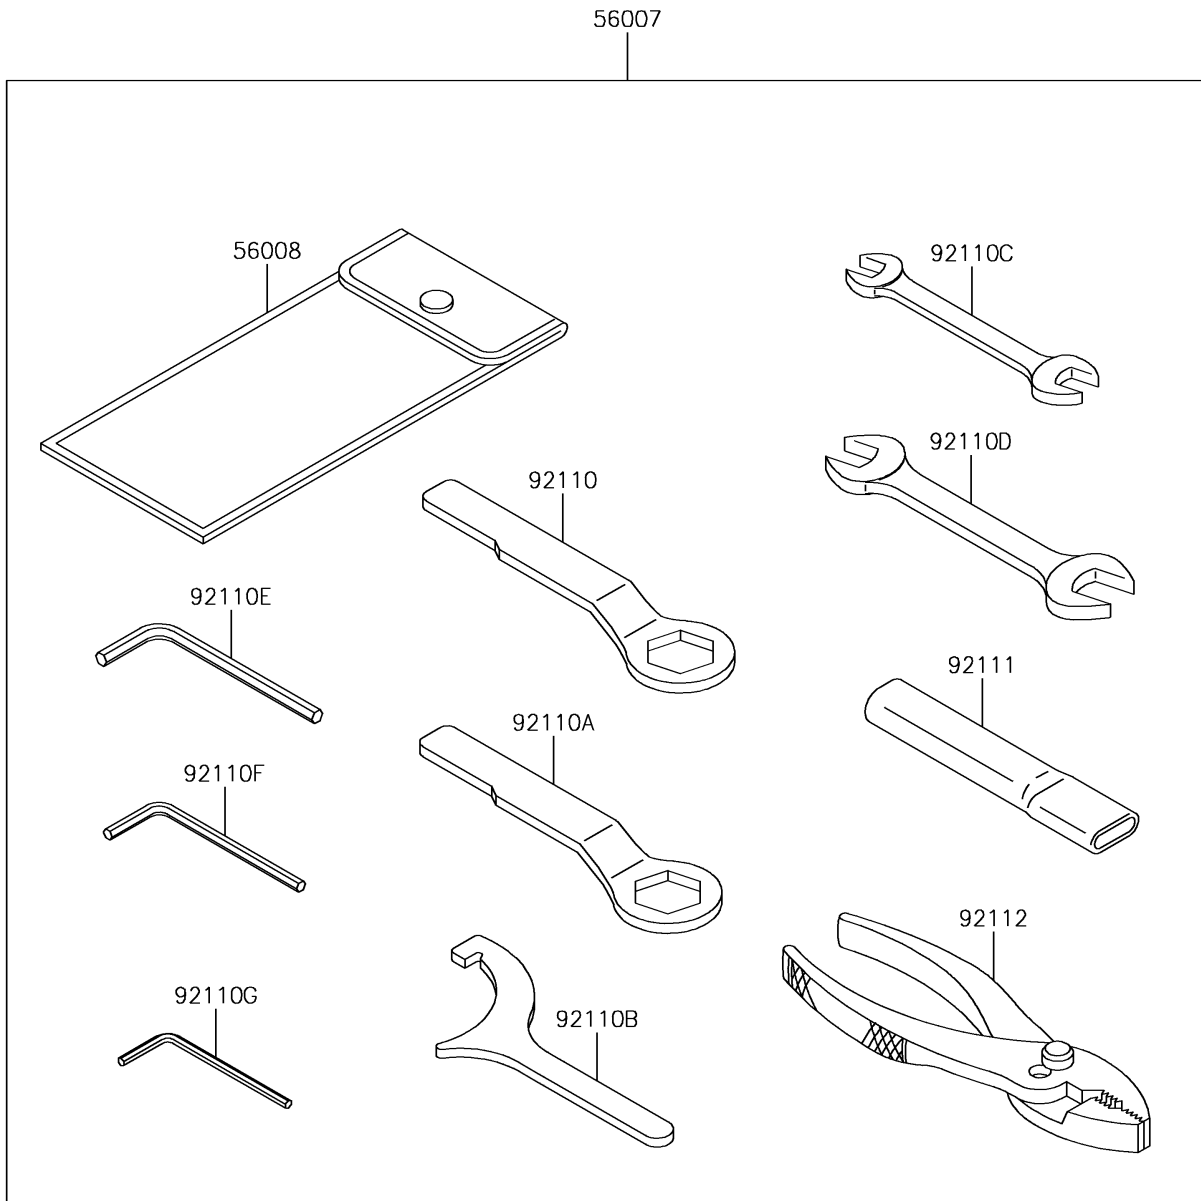

2018 VULCAN® S ABS PARTS DIAGRAM

Owner's Tools

F2810

2018 VULCAN® S ABS PARTS LIST

Owner's Tools

ITEM NAME	PART NUMBER	QUANTITY
TOOL-KIT (Ref # 56007)	56007-0129	1
BAG,TOOL (Ref # 56008)	56008-0036	1
GASKET-LIQUID,TB1211,WHITE (Ref # 56019)	56019-120	1
GASKET-LIQUID,TB1211F,CLEAR (Ref # 92104)	92104-0004	1
GASKET-LIQUID,TB1216B,BLACK (Ref # 92104A)	92104-1064	1
GASKET-LIQUID,TB1207B,BLACK (Ref # 92104B)	92104-2068	1
TOOL-WRENCH,BOX END,22MM (Ref # 92110)	92110-0064	1
TOOL-WRENCH,BOX END,27MM (Ref # 92110A)	92110-0065	1
TOOL-WRENCH,HOOK SPANNER,R37.5 (Ref # 92110B)	92110-0558	1
TOOL-WRENCH,OPEN END,10X12 (Ref # 92110C)	92110-0564	1
TOOL-WRENCH,OPEN END,12X14 (Ref # 92110D)	92110-0565	1
TOOL-WRENCH,ALLEN,5MM (Ref # 92110E)	92110-0566	1
TOOL-WRENCH,ALLEN,4MM (Ref # 92110F)	92110-0567	1
TOOL-WRENCH,ALLEN,3MM (Ref # 92110G)	92110-0577	1
TOOL-WRENCH,ALLEN,6MM (Ref # 92110H)	92110-0587	1
TOOL-BAR,WRENCH (Ref # 92111)	92111-0008	1
TOOL-PLIERS (Ref # 92112)	92112-0007	1