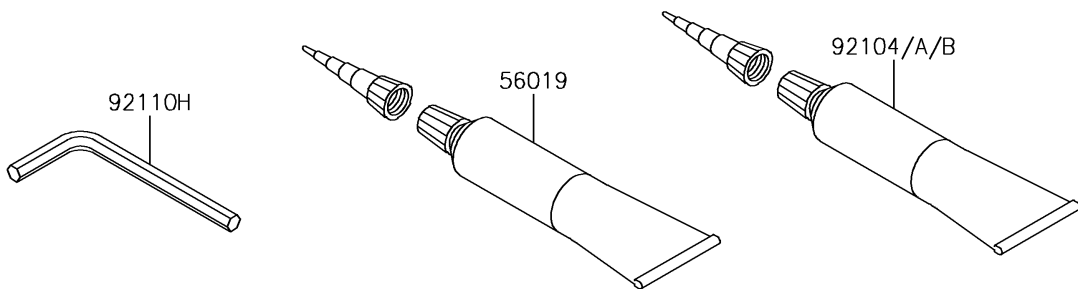

2018 VULCAN® S ABS PARTS DIAGRAM

Owner's Tools

F2810

2018 VULCAN® S ABS PARTS LIST

Owner's Tools

ITEM NAME	PART NUMBER	QUANTITY
TOOL-KIT (Ref # 56007)	56007-0129	1
BAG,TOOL (Ref # 56008)	56008-0036	1
GASKET-LIQUID,TB1211,WHITE (Ref # 56019)	56019-120	1
GASKET-LIQUID,TB1211F,CLEAR (Ref # 92104)	92104-0004	1
GASKET-LIQUID,TB1216B,BLACK (Ref # 92104A)	92104-1064	1
GASKET-LIQUID,TB1207B,BLACK (Ref # 92104B)	92104-2068	1
TOOL-WRENCH,BOX END,22MM (Ref # 92110)	92110-0064	1
TOOL-WRENCH,BOX END,27MM (Ref # 92110A)	92110-0065	1
TOOL-WRENCH,HOOK SPANNER,R37.5 (Ref # 92110B)	92110-0558	1
TOOL-WRENCH,OPEN END,10X12 (Ref # 92110C)	92110-0564	1
TOOL-WRENCH,OPEN END,12X14 (Ref # 92110D)	92110-0565	1
TOOL-WRENCH,ALLEN,5MM (Ref # 92110E)	92110-0566	1
TOOL-WRENCH,ALLEN,4MM (Ref # 92110F)	92110-0567	1
TOOL-WRENCH,ALLEN,3MM (Ref # 92110G)	92110-0577	1
TOOL-WRENCH,ALLEN,6MM (Ref # 92110H)	92110-0587	1
TOOL-BAR,WRENCH (Ref # 92111)	92111-0008	1
TOOL-PLIERS (Ref # 92112)	92112-0007	1