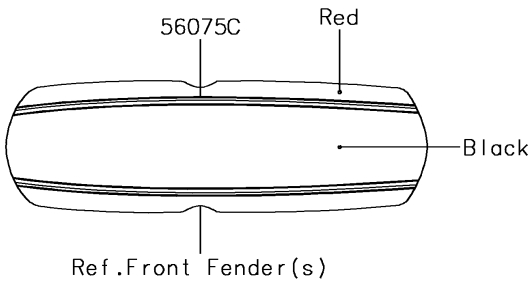

2017 Vulcan S ABS SE PARTS DIAGRAM

Decals(Red)(DHFA)

F2861A

2017 Vulcan S ABS SE PARTS LIST

Decals(Red)(DHFA)

ITEM NAME	PART NUMBER	QUANTITY
MARK,FR FENDER,ABS (Ref # 56054)	56054-1412	2
MARK,CLUTCH COVER,KAWASAKI (Ref # 56054A)	56054-1728	1
PATTERN,FUEL TANK,LH (Ref # 56075)	56075-2443	1
PATTERN,FUEL TANK,RH (Ref # 56075A)	56075-2444	1
PATTERN,FUEL TANK,CNT (Ref # 56075B)	56075-2445	1
PATTERN,FR FENDER (Ref # 56075C)	56075-2446	2
PATTERN,RR FENDER (Ref # 56075D)	56075-2447	2
PATTERN,FR WHEEL,RED,6X1497 (Ref # 56075E)	56075-2448	2
PATTERN,RR WHEEL,RED,6X1425 (Ref # 56075F)	56075-2449	2
RIM STRIPE APPLICATOR (Ref # 57001)	57001-1752	AR