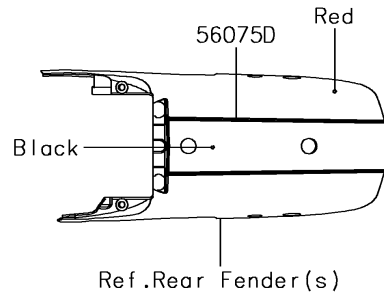

2017 Vulcan S ABS SE PARTS DIAGRAM

Decals(Red)(DHFA)

F2861A

2017 Vulcan S ABS SE PARTS LIST

Decals(Red)(DHFA)

ITEM NAME	PART NUMBER	QUANTITY
MARK,FR FENDER,ABS (Ref # 56054)	56054-1412	2
MARK,CLUTCH COVER,KAWASAKI (Ref # 56054A)	56054-1728	1
PATTERN,FUEL TANK,LH (Ref # 56075)	56075-2443	1
PATTERN,FUEL TANK,RH (Ref # 56075A)	56075-2444	1
PATTERN,FUEL TANK,CNT (Ref # 56075B)	56075-2445	1
PATTERN,FR FENDER (Ref # 56075C)	56075-2446	2
PATTERN,RR FENDER (Ref # 56075D)	56075-2447	2
PATTERN,FR WHEEL,RED,6X1497 (Ref # 56075E)	56075-2448	2
PATTERN,RR WHEEL,RED,6X1425 (Ref # 56075F)	56075-2449	2
RIM STRIPE APPLICATOR (Ref # 57001)	57001-1752	AR