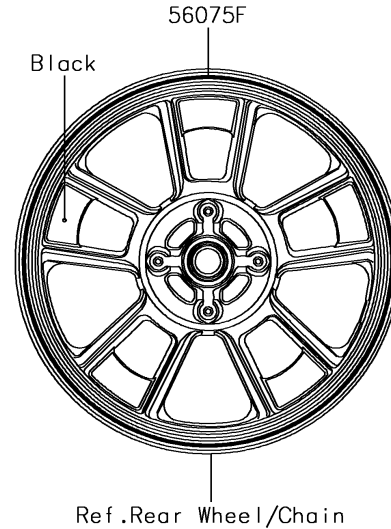

2017 Vulcan S ABS SE PARTS DIAGRAM

Decals(Red)(DHFA)

F2861A

2017 Vulcan S ABS SE PARTS LIST

Decals(Red)(DHFA)

ITEM NAME	PART NUMBER	QUANTITY
MARK,FR FENDER,ABS (Ref # 56054)	56054-1412	2
MARK,CLUTCH COVER,KAWASAKI (Ref # 56054A)	56054-1728	1
PATTERN,FUEL TANK,LH (Ref # 56075)	56075-2443	1
PATTERN,FUEL TANK,RH (Ref # 56075A)	56075-2444	1
PATTERN,FUEL TANK,CNT (Ref # 56075B)	56075-2445	1
PATTERN,FR FENDER (Ref # 56075C)	56075-2446	2
PATTERN,RR FENDER (Ref # 56075D)	56075-2447	2
PATTERN,FR WHEEL,RED,6X1497 (Ref # 56075E)	56075-2448	2
PATTERN,RR WHEEL,RED,6X1425 (Ref # 56075F)	56075-2449	2
RIM STRIPE APPLICATOR (Ref # 57001)	57001-1752	AR