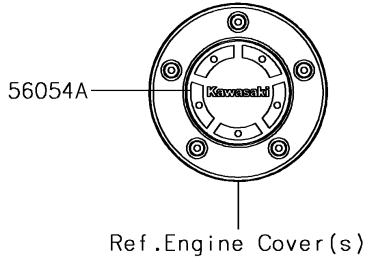

2017 Vulcan S ABS SE PARTS DIAGRAM

Decals(Red)(DHFA)

F2861A

2017 Vulcan S ABS SE PARTS LIST

Decals(Red)(DHFA)

ITEM NAME	PART NUMBER	QUANTITY
MARK,FR FENDER,ABS (Ref # 56054)	56054-1412	2
MARK,CLUTCH COVER,KAWASAKI (Ref # 56054A)	56054-1728	1
PATTERN,FUEL TANK,LH (Ref # 56075)	56075-2443	1
PATTERN,FUEL TANK,RH (Ref # 56075A)	56075-2444	1
PATTERN,FUEL TANK,CNT (Ref # 56075B)	56075-2445	1
PATTERN,FR FENDER (Ref # 56075C)	56075-2446	2
PATTERN,RR FENDER (Ref # 56075D)	56075-2447	2
PATTERN,FR WHEEL,RED,6X1497 (Ref # 56075E)	56075-2448	2
PATTERN,RR WHEEL,RED,6X1425 (Ref # 56075F)	56075-2449	2
RIM STRIPE APPLICATOR (Ref # 57001)	57001-1752	AR