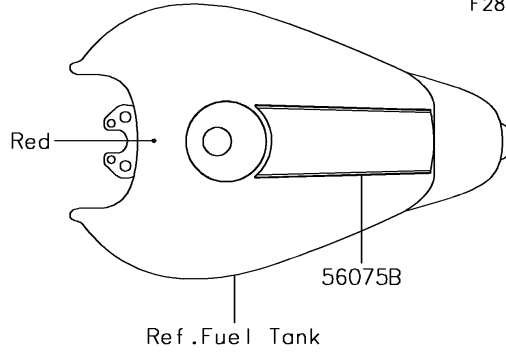

2017 Vulcan S ABS SE PARTS DIAGRAM

Decals(Red)(DHFA)

F2861A

2017 Vulcan S ABS SE PARTS LIST

Decals(Red)(DHFA)

ITEM NAME	PART NUMBER	QUANTITY
MARK,FR FENDER,ABS (Ref # 56054)	56054-1412	2
MARK,CLUTCH COVER,KAWASAKI (Ref # 56054A)	56054-1728	1
PATTERN,FUEL TANK,LH (Ref # 56075)	56075-2443	1
PATTERN,FUEL TANK,RH (Ref # 56075A)	56075-2444	1
PATTERN,FUEL TANK,CNT (Ref # 56075B)	56075-2445	1
PATTERN,FR FENDER (Ref # 56075C)	56075-2446	2
PATTERN,RR FENDER (Ref # 56075D)	56075-2447	2
PATTERN,FR WHEEL,RED,6X1497 (Ref # 56075E)	56075-2448	2
PATTERN,RR WHEEL,RED,6X1425 (Ref # 56075F)	56075-2449	2
RIM STRIPE APPLICATOR (Ref # 57001)	57001-1752	AR