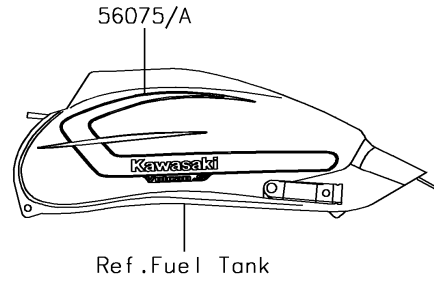

2017 Vulcan S ABS SE PARTS DIAGRAM

Decals(Red)(DHFA)

F2861A

2017 Vulcan S ABS SE PARTS LIST

Decals(Red)(DHFA)

ITEM NAME	PART NUMBER	QUANTITY
MARK,FR FENDER,ABS (Ref # 56054)	56054-1412	2
MARK,CLUTCH COVER,KAWASAKI (Ref # 56054A)	56054-1728	1
PATTERN,FUEL TANK,LH (Ref # 56075)	56075-2443	1
PATTERN,FUEL TANK,RH (Ref # 56075A)	56075-2444	1
PATTERN,FUEL TANK,CNT (Ref # 56075B)	56075-2445	1
PATTERN,FR FENDER (Ref # 56075C)	56075-2446	2
PATTERN,RR FENDER (Ref # 56075D)	56075-2447	2
PATTERN,FR WHEEL,RED,6X1497 (Ref # 56075E)	56075-2448	2
PATTERN,RR WHEEL,RED,6X1425 (Ref # 56075F)	56075-2449	2
RIM STRIPE APPLICATOR (Ref # 57001)	57001-1752	AR