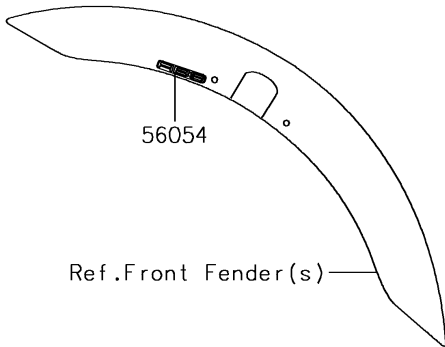

2017 Vulcan S ABS SE PARTS DIAGRAM

Decals(Red)(DHFA)

F2861A

2017 Vulcan S ABS SE PARTS LIST

Decals(Red)(DHFA)

ITEM NAME	PART NUMBER	QUANTITY
MARK,FR FENDER,ABS (Ref # 56054)	56054-1412	2
MARK,CLUTCH COVER,KAWASAKI (Ref # 56054A)	56054-1728	1
PATTERN,FUEL TANK,LH (Ref # 56075)	56075-2443	1
PATTERN,FUEL TANK,RH (Ref # 56075A)	56075-2444	1
PATTERN,FUEL TANK,CNT (Ref # 56075B)	56075-2445	1
PATTERN,FR FENDER (Ref # 56075C)	56075-2446	2
PATTERN,RR FENDER (Ref # 56075D)	56075-2447	2
PATTERN,FR WHEEL,RED,6X1497 (Ref # 56075E)	56075-2448	2
PATTERN,RR WHEEL,RED,6X1425 (Ref # 56075F)	56075-2449	2
RIM STRIPE APPLICATOR (Ref # 57001)	57001-1752	AR