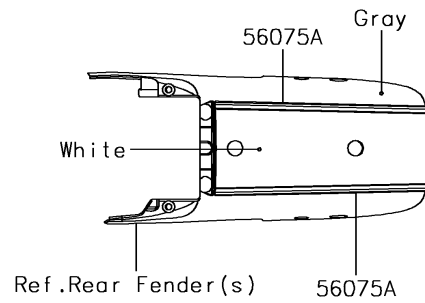

2017 Vulcan S ABS SE PARTS DIAGRAM

Decals(Gray)(DHFA)(CA)

F2861B

2017 Vulcan S ABS SE PARTS LIST

Decals(Gray)(DHFA)(CA)

ITEM NAME	PART NUMBER	QUANTITY
MARK,CLUTCH COVER,KAWASAKI (Ref # 56054)	56054-1728	1
MARK,FR FENDER,ABS (Ref # 56054A)	56054-1879	2
PATTERN,FR FENDER (Ref # 56075)	56075-2452	2
PATTERN,RR FENDER (Ref # 56075A)	56075-2453	2
PATTERN,SHROUD COVER,LH (Ref # 56075B)	56075-2454	1
PATTERN,SHROUD COVER,RH (Ref # 56075C)	56075-2455	1
PATTERN,FR WHEEL,ORANGE,6X1497 (Ref # 56075D)	56075-2456	2
PATTERN,RR WHEEL,ORANGE,6X1425 (Ref # 56075E)	56075-2457	2
RIM STRIPE APPLICATOR (Ref # 57001)	57001-1752	AR