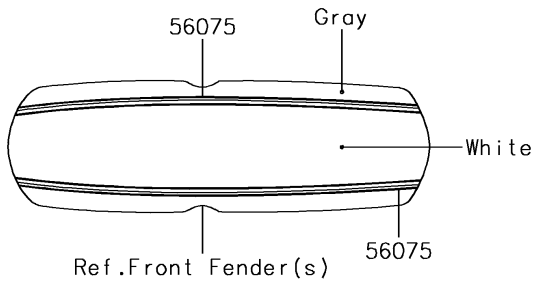

2017 Vulcan S ABS SE PARTS DIAGRAM

Decals(Gray)(DHFA)(CA)

F2861B

2017 Vulcan S ABS SE PARTS LIST

Decals(Gray)(DHFA)(CA)

ITEM NAME	PART NUMBER	QUANTITY
MARK,CLUTCH COVER,KAWASAKI (Ref # 56054)	56054-1728	1
MARK,FR FENDER,ABS (Ref # 56054A)	56054-1879	2
PATTERN,FR FENDER (Ref # 56075)	56075-2452	2
PATTERN,RR FENDER (Ref # 56075A)	56075-2453	2
PATTERN,SHROUD COVER,LH (Ref # 56075B)	56075-2454	1
PATTERN,SHROUD COVER,RH (Ref # 56075C)	56075-2455	1
PATTERN,FR WHEEL,ORANGE,6X1497 (Ref # 56075D)	56075-2456	2
PATTERN,RR WHEEL,ORANGE,6X1425 (Ref # 56075E)	56075-2457	2
RIM STRIPE APPLICATOR (Ref # 57001)	57001-1752	AR