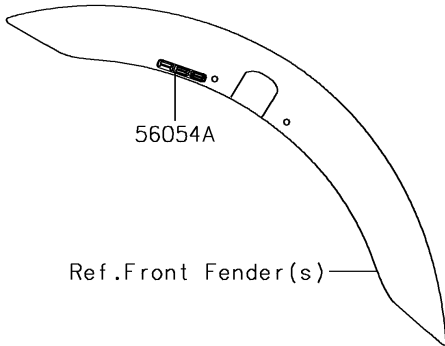

2017 Vulcan S ABS SE PARTS DIAGRAM

Decals(Gray)(DHFA)(CA)

F2861B

2017 Vulcan S ABS SE PARTS LIST

Decals(Gray)(DHFA)(CA)

ITEM NAME	PART NUMBER	QUANTITY
MARK,CLUTCH COVER,KAWASAKI (Ref # 56054)	56054-1728	1
MARK,FR FENDER,ABS (Ref # 56054A)	56054-1879	2
PATTERN,FR FENDER (Ref # 56075)	56075-2452	2
PATTERN,RR FENDER (Ref # 56075A)	56075-2453	2
PATTERN,SHROUD COVER,LH (Ref # 56075B)	56075-2454	1
PATTERN,SHROUD COVER,RH (Ref # 56075C)	56075-2455	1
PATTERN,FR WHEEL,ORANGE,6X1497 (Ref # 56075D)	56075-2456	2
PATTERN,RR WHEEL,ORANGE,6X1425 (Ref # 56075E)	56075-2457	2
RIM STRIPE APPLICATOR (Ref # 57001)	57001-1752	AR