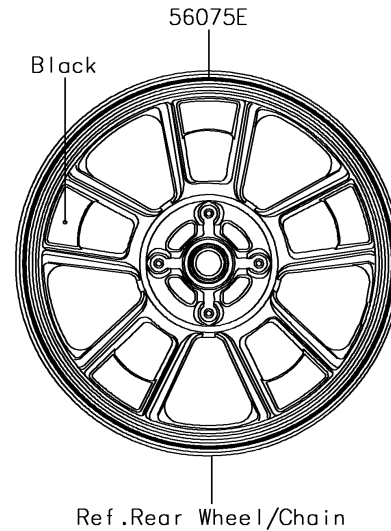

2017 Vulcan S ABS SE PARTS DIAGRAM

Decals(Gray)(DHFA)(CA)

F2861B

2017 Vulcan S ABS SE PARTS LIST

Decals(Gray)(DHFA)(CA)

ITEM NAME	PART NUMBER	QUANTITY
MARK,CLUTCH COVER,KAWASAKI (Ref # 56054)	56054-1728	1
MARK,FR FENDER,ABS (Ref # 56054A)	56054-1879	2
PATTERN,FR FENDER (Ref # 56075)	56075-2452	2
PATTERN,RR FENDER (Ref # 56075A)	56075-2453	2
PATTERN,SHROUD COVER,LH (Ref # 56075B)	56075-2454	1
PATTERN,SHROUD COVER,RH (Ref # 56075C)	56075-2455	1
PATTERN,FR WHEEL,ORANGE,6X1497 (Ref # 56075D)	56075-2456	2
PATTERN,RR WHEEL,ORANGE,6X1425 (Ref # 56075E)	56075-2457	2
RIM STRIPE APPLICATOR (Ref # 57001)	57001-1752	AR