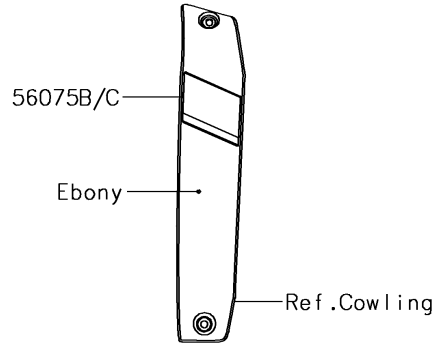

2017 Vulcan S ABS SE PARTS DIAGRAM

Decals(Gray)(DHFA)(CA)

F2861B

2017 Vulcan S ABS SE PARTS LIST

Decals(Gray)(DHFA)(CA)

ITEM NAME	PART NUMBER	QUANTITY
MARK,CLUTCH COVER,KAWASAKI (Ref # 56054)	56054-1728	1
MARK,FR FENDER,ABS (Ref # 56054A)	56054-1879	2
PATTERN,FR FENDER (Ref # 56075)	56075-2452	2
PATTERN,RR FENDER (Ref # 56075A)	56075-2453	2
PATTERN,SHROUD COVER,LH (Ref # 56075B)	56075-2454	1
PATTERN,SHROUD COVER,RH (Ref # 56075C)	56075-2455	1
PATTERN,FR WHEEL,ORANGE,6X1497 (Ref # 56075D)	56075-2456	2
PATTERN,RR WHEEL,ORANGE,6X1425 (Ref # 56075E)	56075-2457	2
RIM STRIPE APPLICATOR (Ref # 57001)	57001-1752	AR