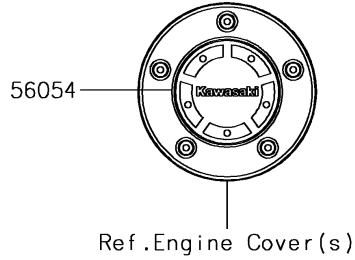

2017 Vulcan S ABS SE PARTS DIAGRAM

Decals(Gray)(DHFA)(CA)

F2861B

2017 Vulcan S ABS SE PARTS LIST

Decals(Gray)(DHFA)(CA)

ITEM NAME	PART NUMBER	QUANTITY
MARK,CLUTCH COVER,KAWASAKI (Ref # 56054)	56054-1728	1
MARK,FR FENDER,ABS (Ref # 56054A)	56054-1879	2
PATTERN,FR FENDER (Ref # 56075)	56075-2452	2
PATTERN,RR FENDER (Ref # 56075A)	56075-2453	2
PATTERN,SHROUD COVER,LH (Ref # 56075B)	56075-2454	1
PATTERN,SHROUD COVER,RH (Ref # 56075C)	56075-2455	1
PATTERN,FR WHEEL,ORANGE,6X1497 (Ref # 56075D)	56075-2456	2
PATTERN,RR WHEEL,ORANGE,6X1425 (Ref # 56075E)	56075-2457	2
RIM STRIPE APPLICATOR (Ref # 57001)	57001-1752	AR