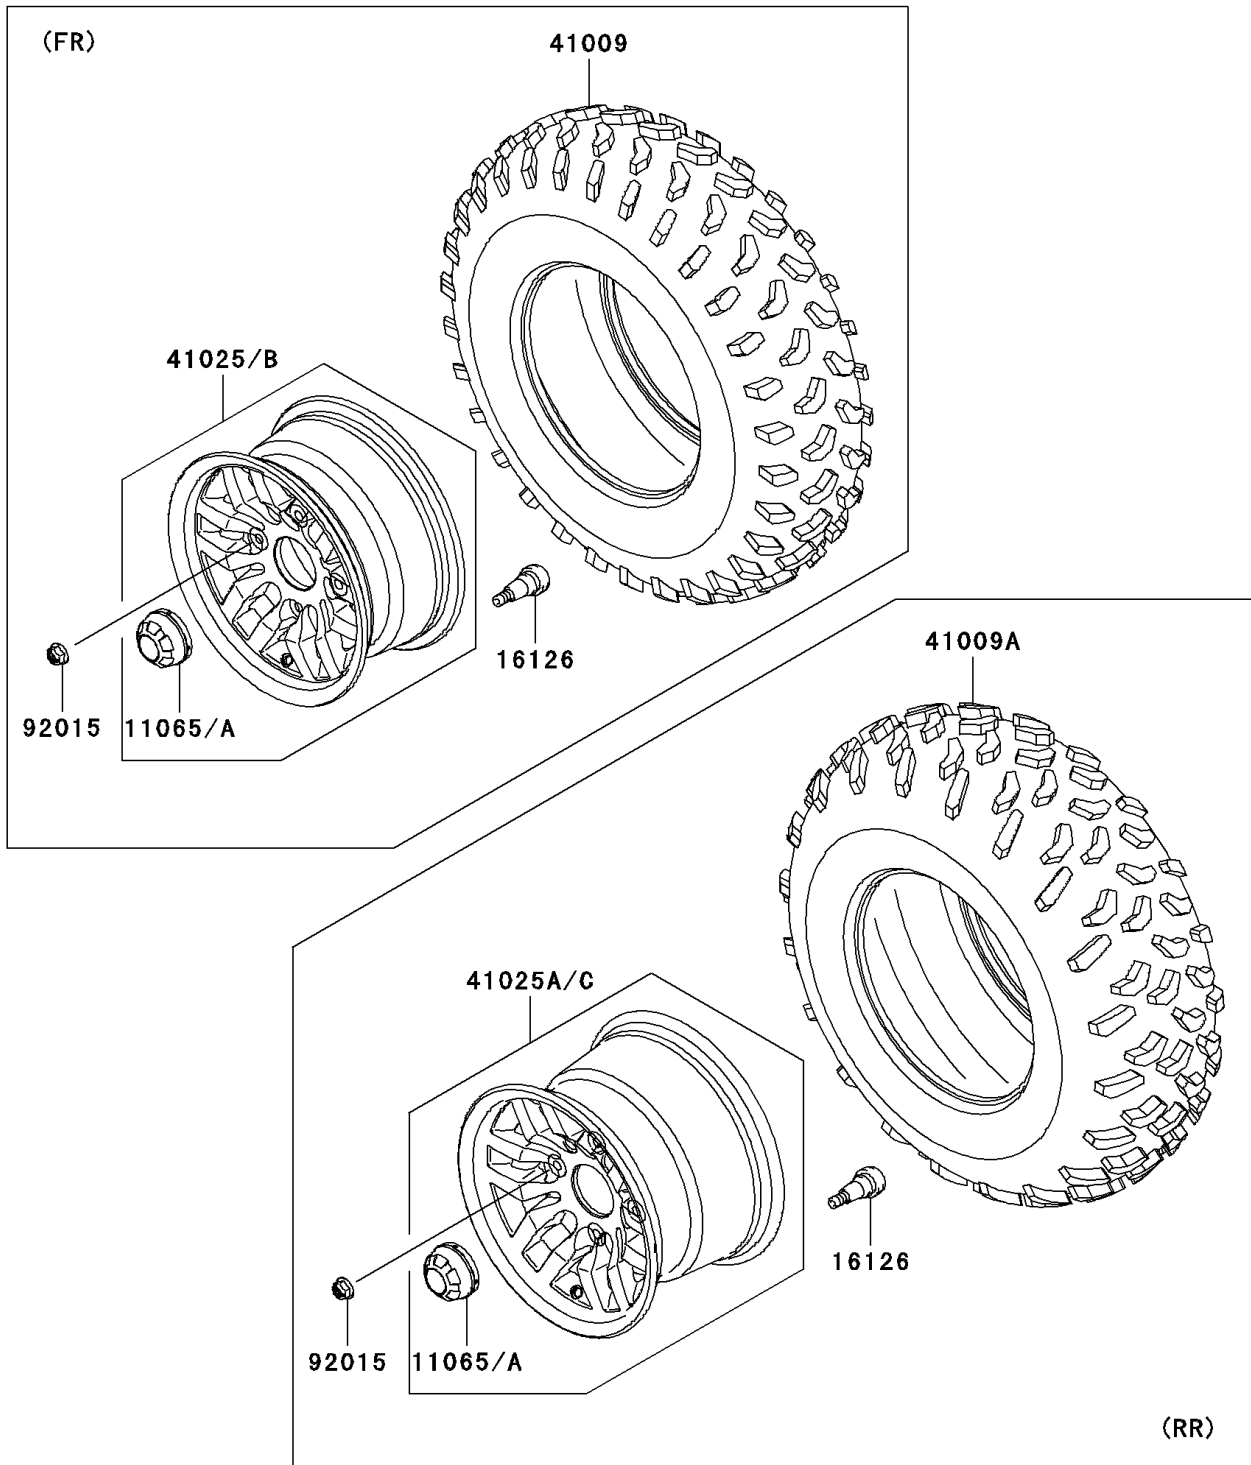

# 2009 Teryx 750 FI 4X4 LE Sport PARTS DIAGRAM

Wheels/Tires

F2210

## 2009 Teryx 750 FI 4X4 LE Sport PARTS LIST

### Wheels/Tires

ITEM NAME	PART NUMBER	QUANTITY
CAP,WHEEL (Ref # 11065)	11065-0321	4
VALVE (Ref # 16126)	16126-4001	4
TIRE,FR,26X8.00-12,M989 (Ref # 41009)	41009-0143	2
TIRE,RR,26X10.00-12,M990 (Ref # 41009A)	41009-0144	2
RIM,FR,12X6.0AT,SILVER (Ref # 41025)	41025-0138	2
RIM,RR,12X8.0AT,SILVER (Ref # 41025A)	41025-0139	2
NUT,12MM (Ref # 92015)	92015-1706	16