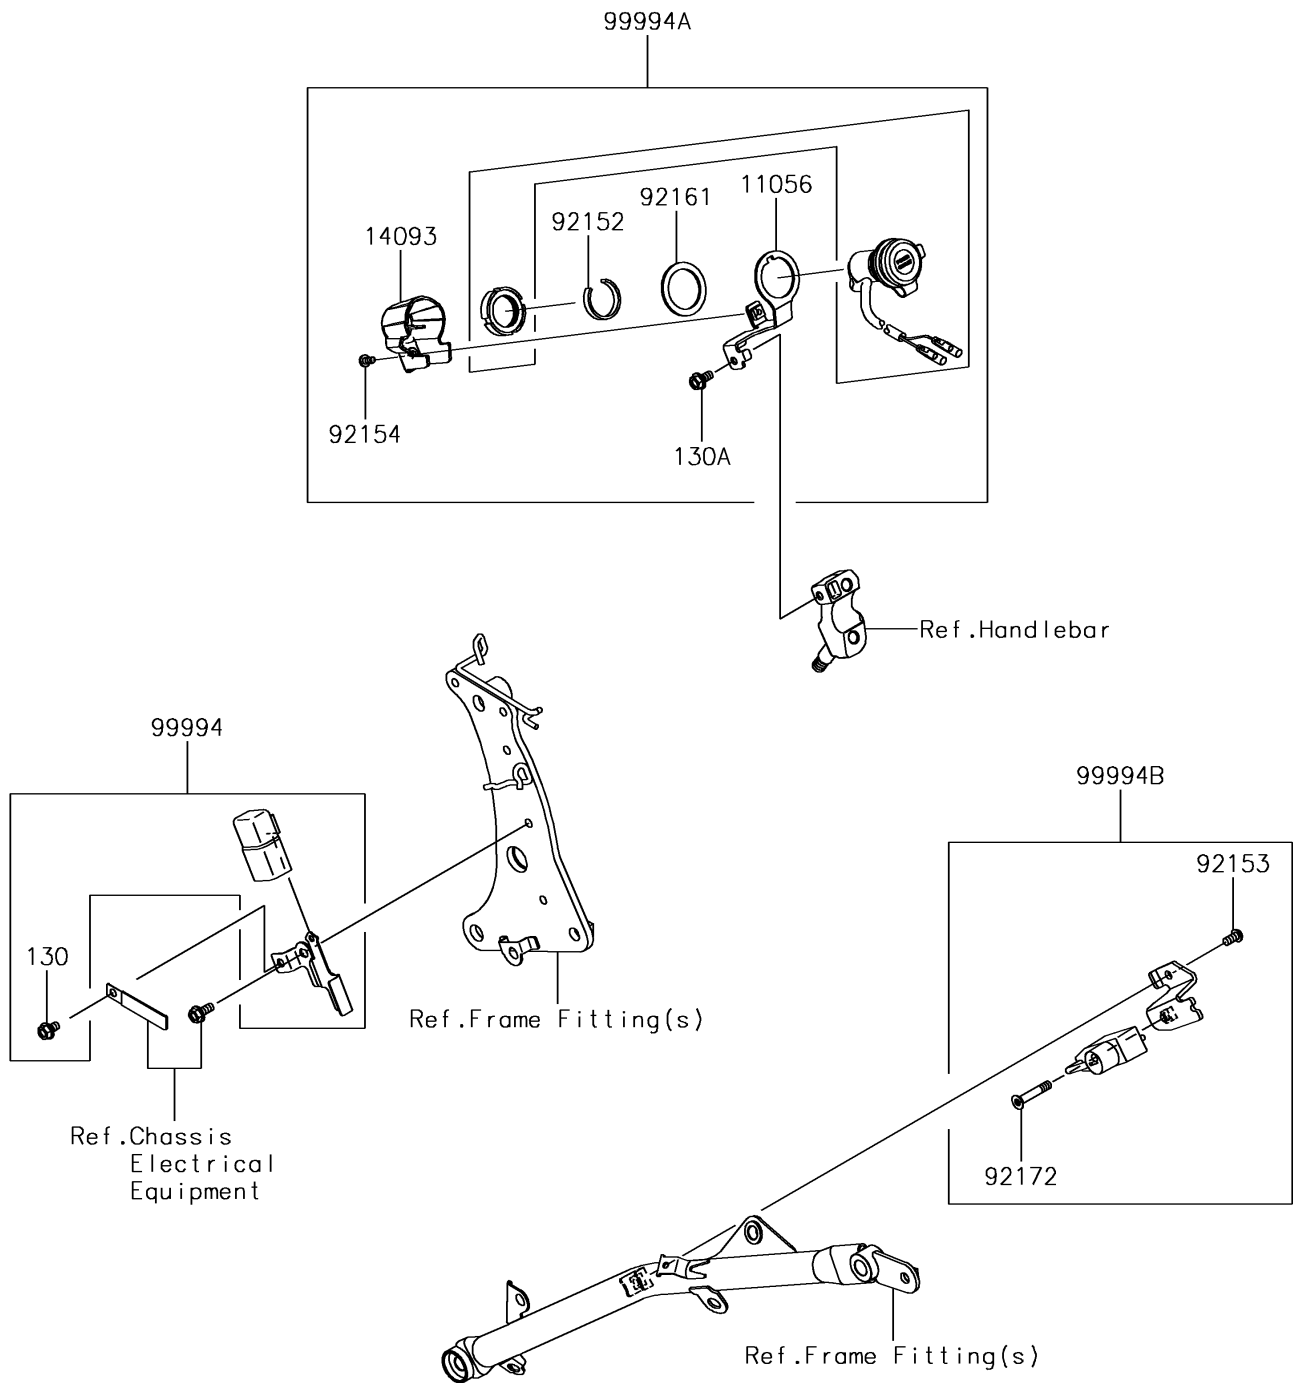

# 2017 Vulcan S ABS PARTS DIAGRAM

Accessory(Helmet Lock etc.)

F2910C

## 2017 Vulcan S ABS PARTS LIST

Accessory(Helmet Lock etc.)

ITEM NAME	PART NUMBER	QUANTITY
BRACKET (Ref # 11056)	11056-7538	1
BOLT-FLANGED,6X10 (Ref # 130)	130AA0610	1
BOLT-FLANGED,6X12 (Ref # 130A)	130BB0612	1
COVER,SOCKET (Ref # 14093)	14093-0212	1
COLLAR (Ref # 92152)	92152-2135	1
BOLT,6X12 (Ref # 92153)	92153-0906	1
BOLT,SOCKET,5X10 (Ref # 92154)	92154-1292	1
DAMPER (Ref # 92161)	92161-1789	1
SCREW,HEXLOBE,6X35 (Ref # 92172)	92172-0835	1
KIT-ACCESSORY,RELAY (Ref # 99994)	99994-0510	1
KIT-ACCESSORY,DC SOCKET (Ref # 99994A)	99994-0541	1
KIT-ACCESSORY,HELMET LOCK (Ref # 99994B)	99994-0880	1