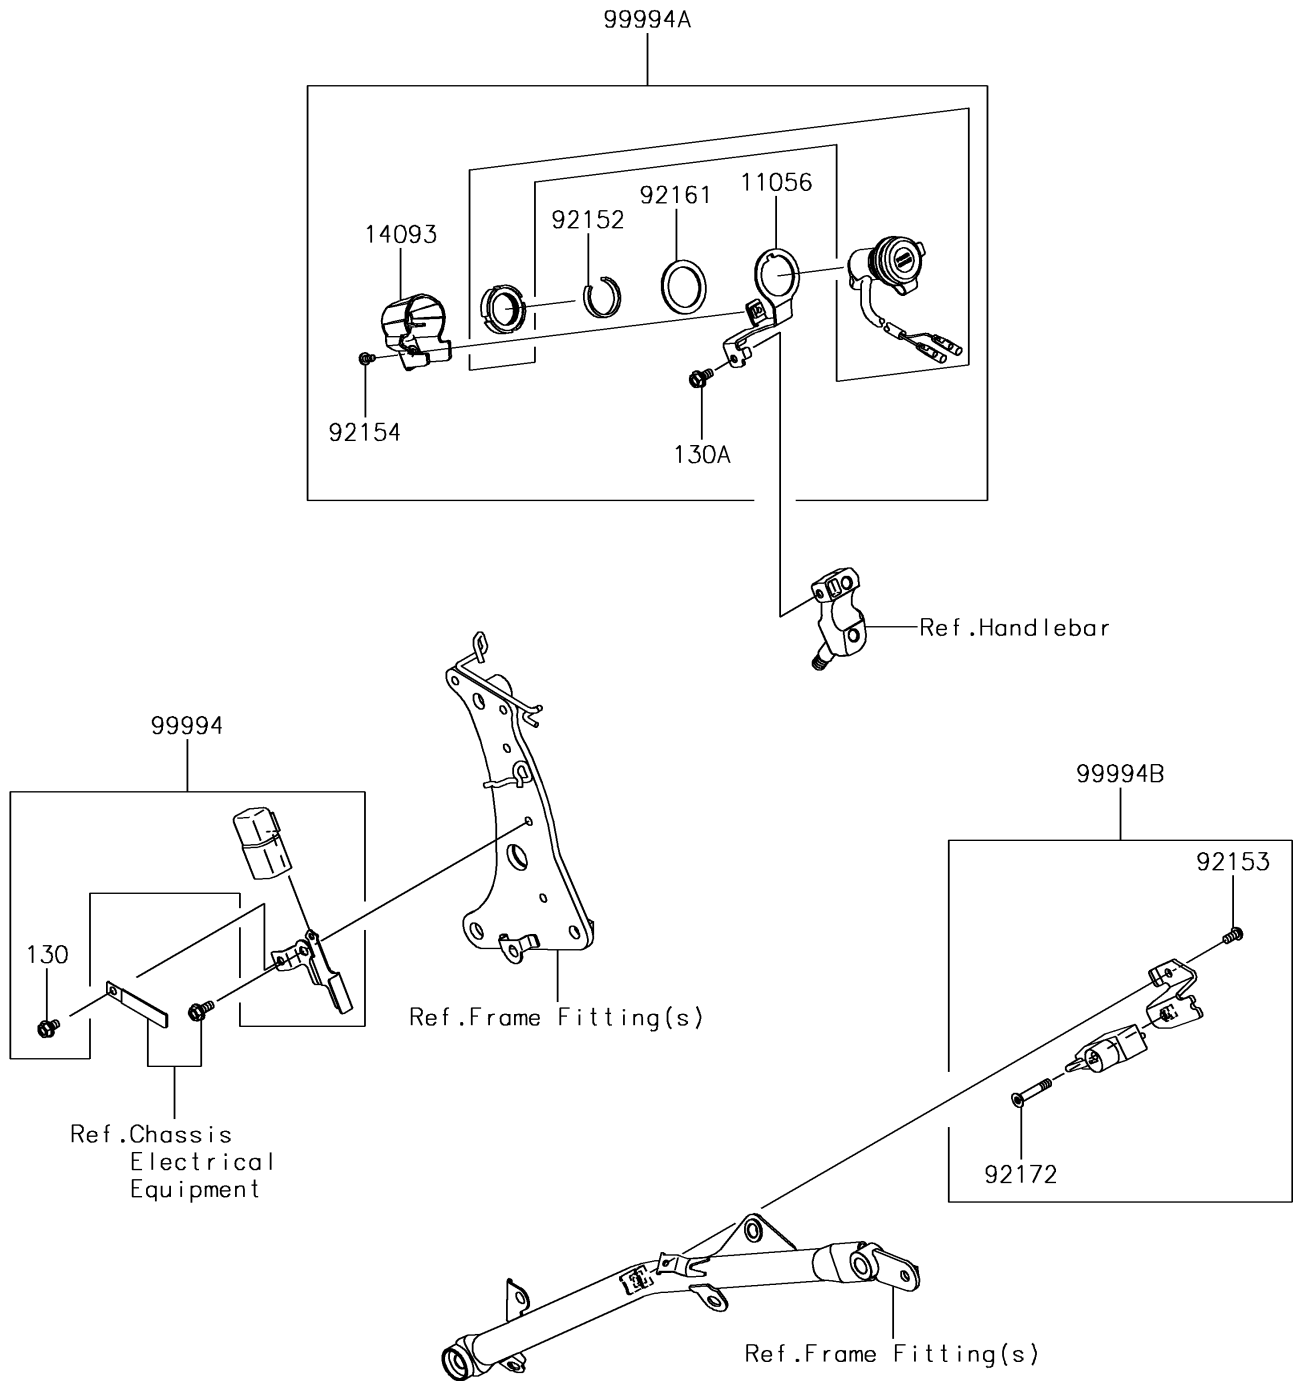

2017 Vulcan S ABS SE PARTS DIAGRAM

Accessory(Helmet Lock etc.)

F2910C

2017 Vulcan S ABS SE PARTS LIST

Accessory(Helmet Lock etc.)

ITEM NAME	PART NUMBER	QUANTITY
BRACKET (Ref # 11056)	11056-7538	1
BOLT-FLANGED,6X10 (Ref # 130)	130AA0610	1
BOLT-FLANGED,6X12 (Ref # 130A)	130BB0612	1
COVER,SOCKET (Ref # 14093)	14093-0212	1
COLLAR (Ref # 92152)	92152-2135	1
BOLT,6X12 (Ref # 92153)	92153-0906	1
BOLT,SOCKET,5X10 (Ref # 92154)	92154-1292	1
DAMPER (Ref # 92161)	92161-1789	1
SCREW,HEXLOBE,6X35 (Ref # 92172)	92172-0835	1
KIT-ACCESSORY,RELAY (Ref # 99994)	99994-0510	1
KIT-ACCESSORY,DC SOCKET (Ref # 99994A)	99994-0541	1
KIT-ACCESSORY,HELMET LOCK (Ref # 99994B)	99994-0880	1