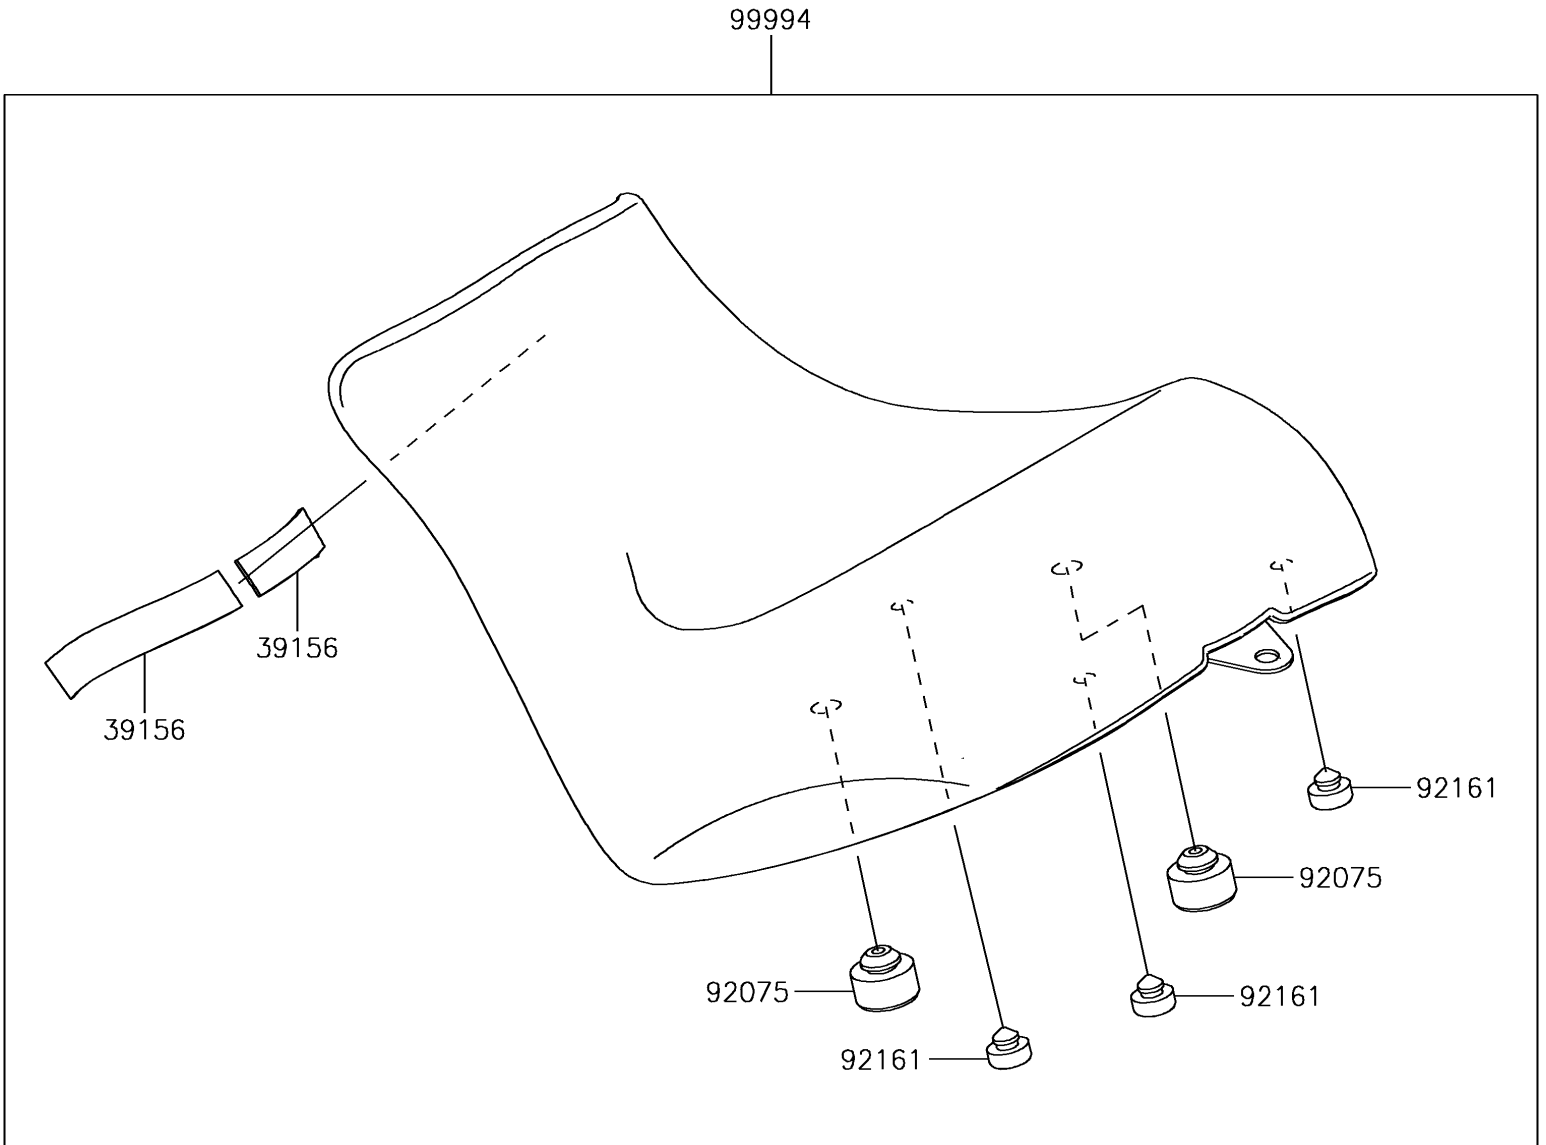

# 2017 Vulcan S ABS SE PARTS DIAGRAM

Accessory(Reduced Reach Seat)

F2910E

## 2017 Vulcan S ABS SE PARTS LIST

Accessory(Reduced Reach Seat)

ITEM NAME	PART NUMBER	QUANTITY
PAD,20X100X2 (Ref # 39156)	39156-1934	2
DAMPER (Ref # 92075)	92075-015	2
DAMPER,10X20X8 (Ref # 92161)	92161-0855	3
KIT-ACC,REDUCED REACH SEAT,FR (Ref # 99994)	99994-0876	1