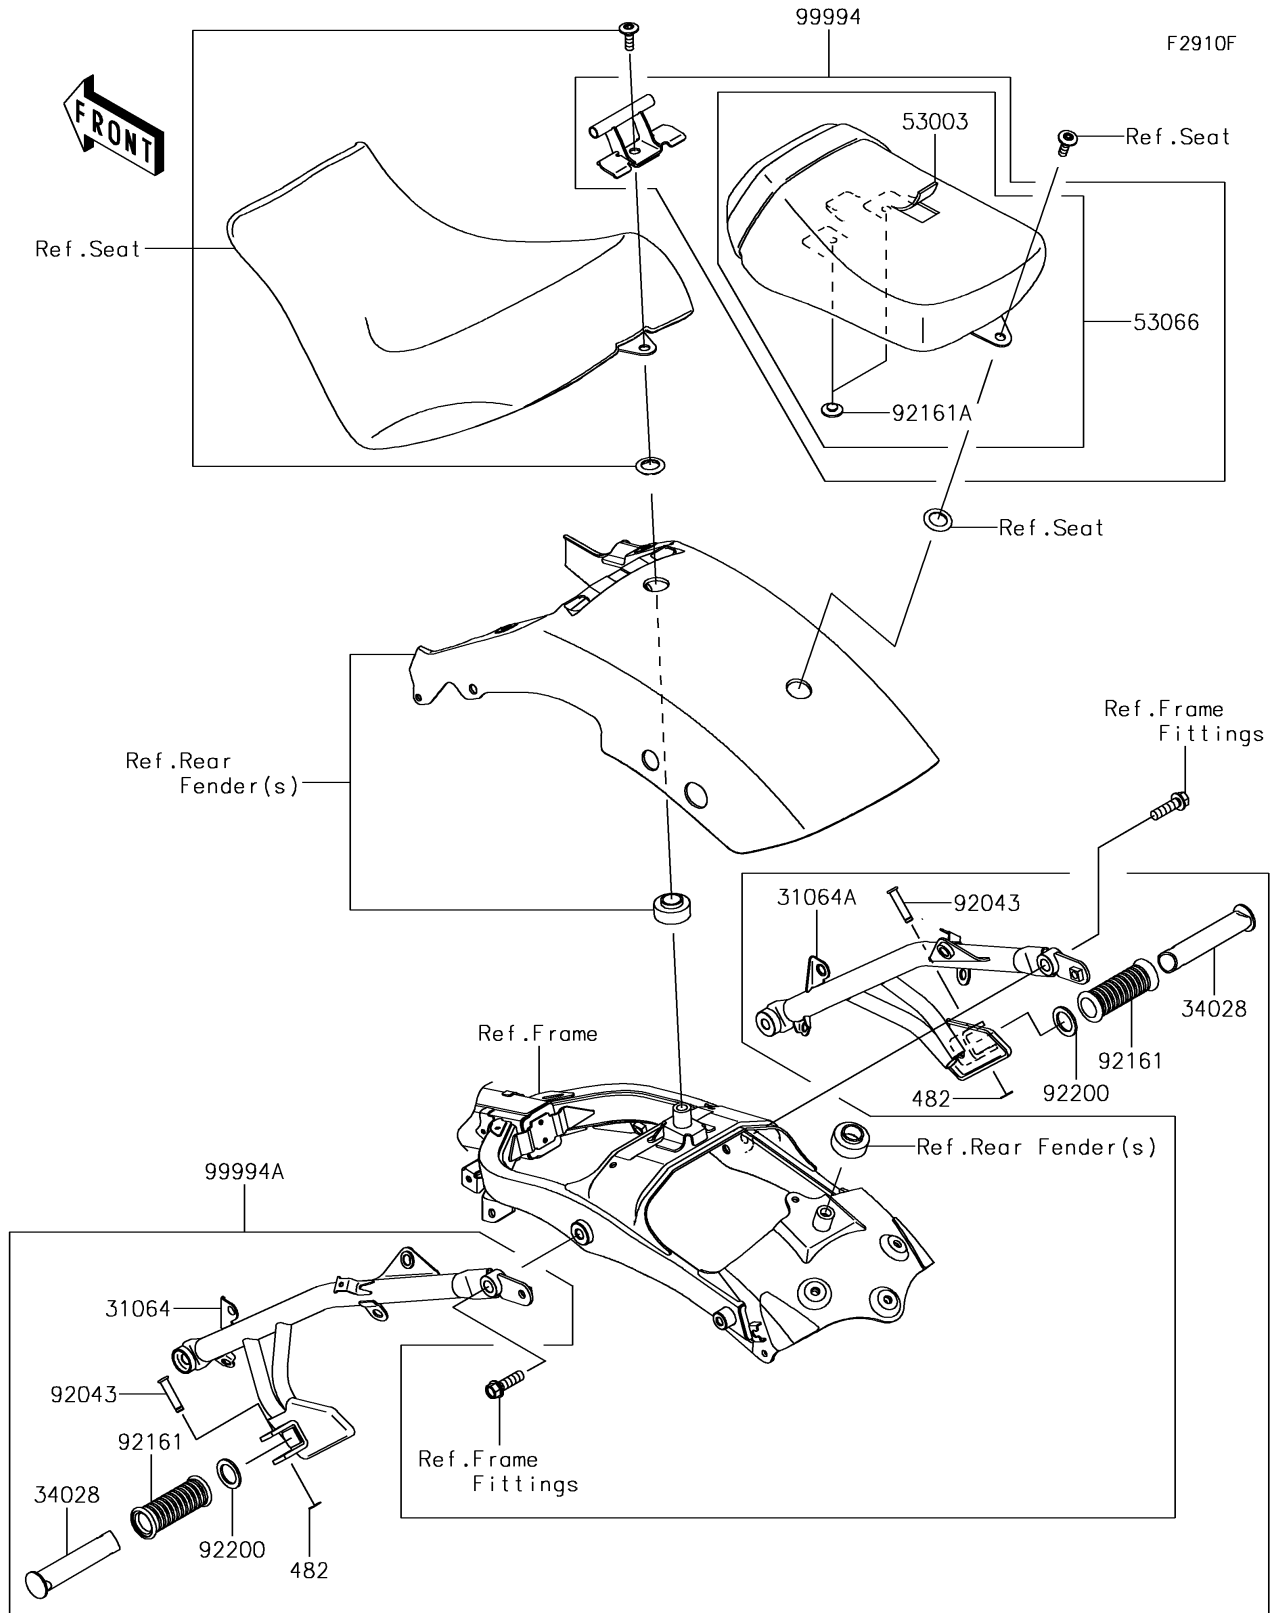

2017 Vulcan S ABS PARTS DIAGRAM

Accessory(Passenger Seat)

2017 Vulcan S ABS PARTS LIST

Accessory(Passenger Seat)

ITEM NAME	PART NUMBER	QUANTITY
PIPE-COMP,RR,LH,F.S.BLACK (Ref # 31064)	31064-0650-18R	1
PIPE-COMP,RR,RH,F.S.BLACK (Ref # 31064A)	31064-0651-18R	1
STEP,RR (Ref # 34028)	34028-0344	2
CIRCLIP-TYPE-E (Ref # 482)	482EA7000	2
LEATHER,RR SEAT,BLACK (Ref # 53003)	53003-0388-MA	1
SEAT-ASSY,RR,BLACK (Ref # 53066)	53066-0446-12Y	1
PIN,8X36.5 (Ref # 92043)	92043-1339	2
DAMPER,STEP (Ref # 92161)	92161-0232	2
DAMPER,8X22X10 (Ref # 92161A)	92161-1685	2
WASHER,22.5X33X2.3 (Ref # 92200)	92200-1482	2
KIT-ACCESSORY,PASSENGER SEAT (Ref # 99994)	99994-0569	1
KIT-ACCESSORY,REAR STEP (Ref # 99994A)	99994-0570	1