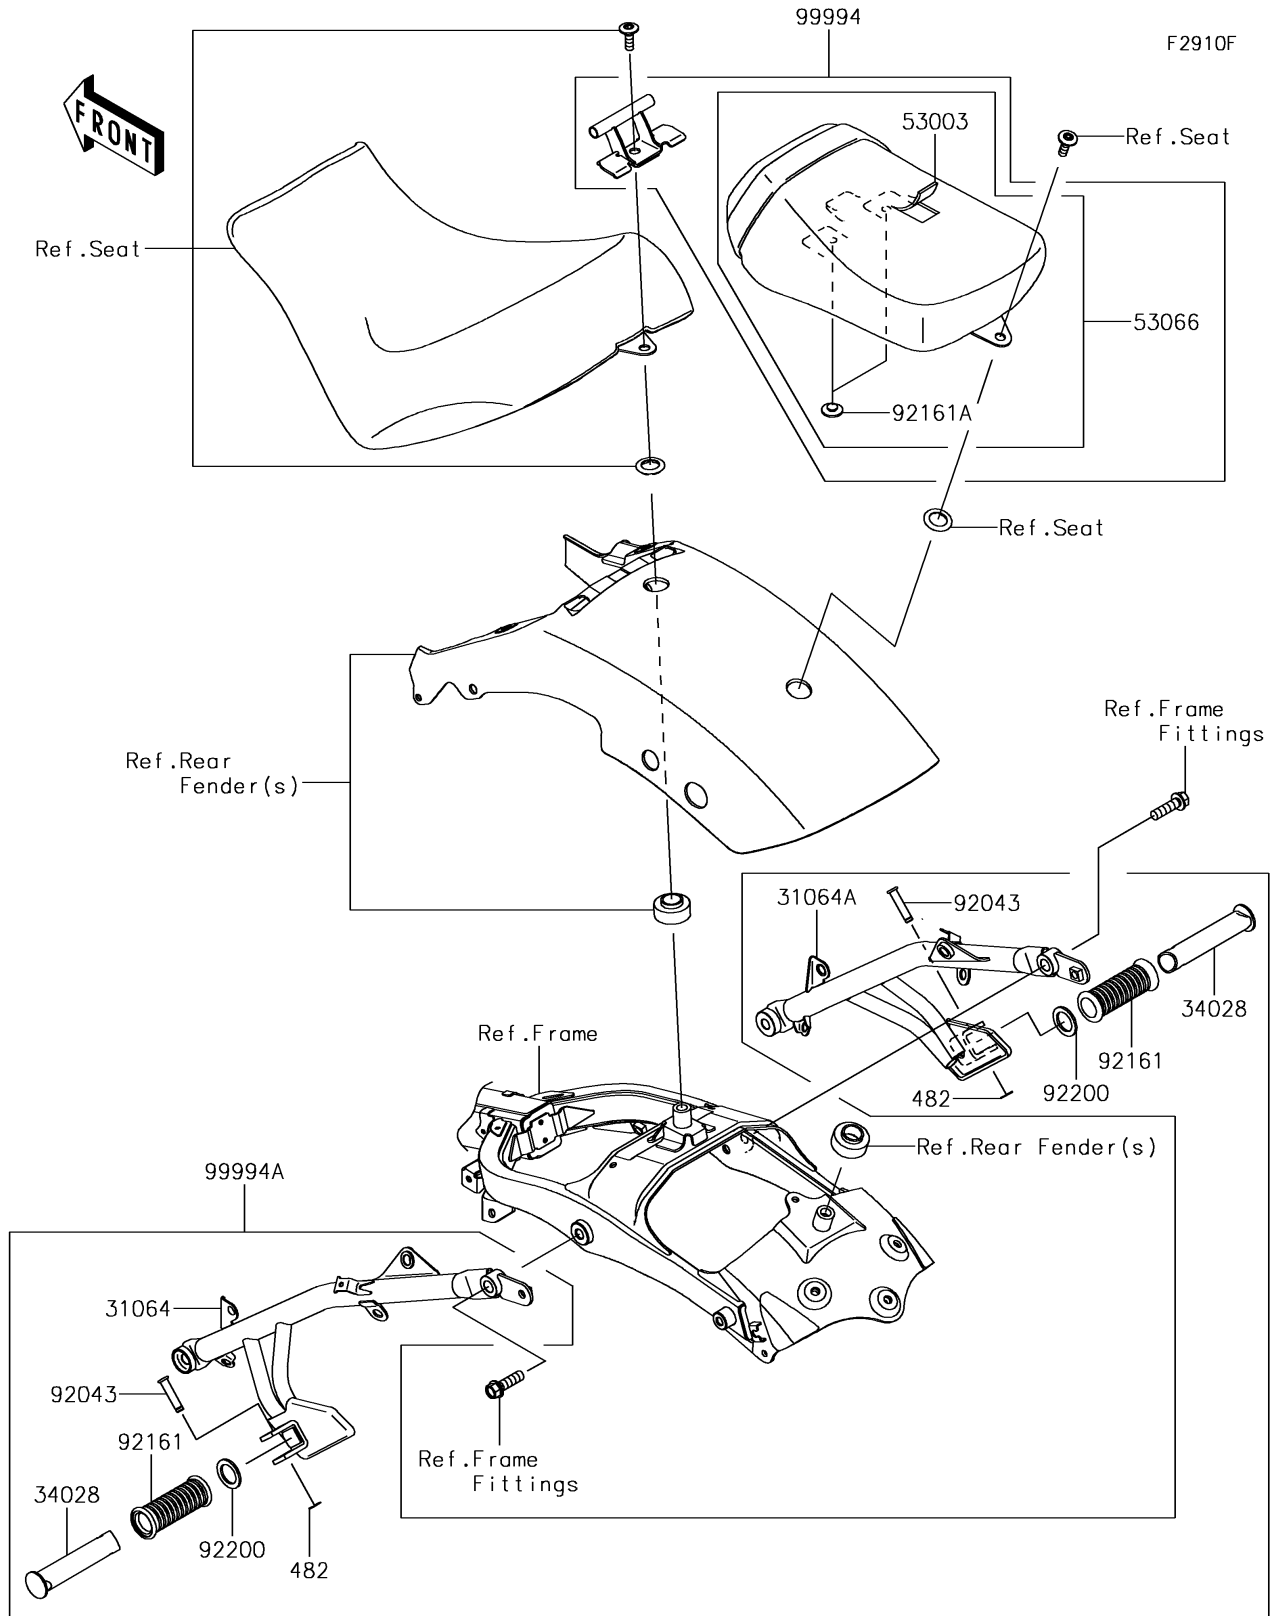

# 2017 Vulcan S ABS SE PARTS DIAGRAM

Accessory(Passenger Seat)

## 2017 Vulcan S ABS SE PARTS LIST

### Accessory(Passenger Seat)

ITEM NAME	PART NUMBER	QUANTITY
PIPE-COMP,RR,LH,F.S.BLACK (Ref # 31064)	31064-0650-18R	1
PIPE-COMP,RR,RH,F.S.BLACK (Ref # 31064A)	31064-0651-18R	1
STEP,RR (Ref # 34028)	34028-0344	2
CIRCLIP-TYPE-E (Ref # 482)	482EA7000	2
LEATHER,RR SEAT,BLACK (Ref # 53003)	53003-0388-MA	1
SEAT-ASSY,RR,BLACK (Ref # 53066)	53066-0446-12Y	1
PIN,8X36.5 (Ref # 92043)	92043-1339	2
DAMPER,STEP (Ref # 92161)	92161-0232	2
DAMPER,8X22X10 (Ref # 92161A)	92161-1685	2
WASHER,22.5X33X2.3 (Ref # 92200)	92200-1482	2
KIT-ACCESSORY,PASSENGER SEAT (Ref # 99994)	99994-0569	1
KIT-ACCESSORY,REAR STEP (Ref # 99994A)	99994-0570	1