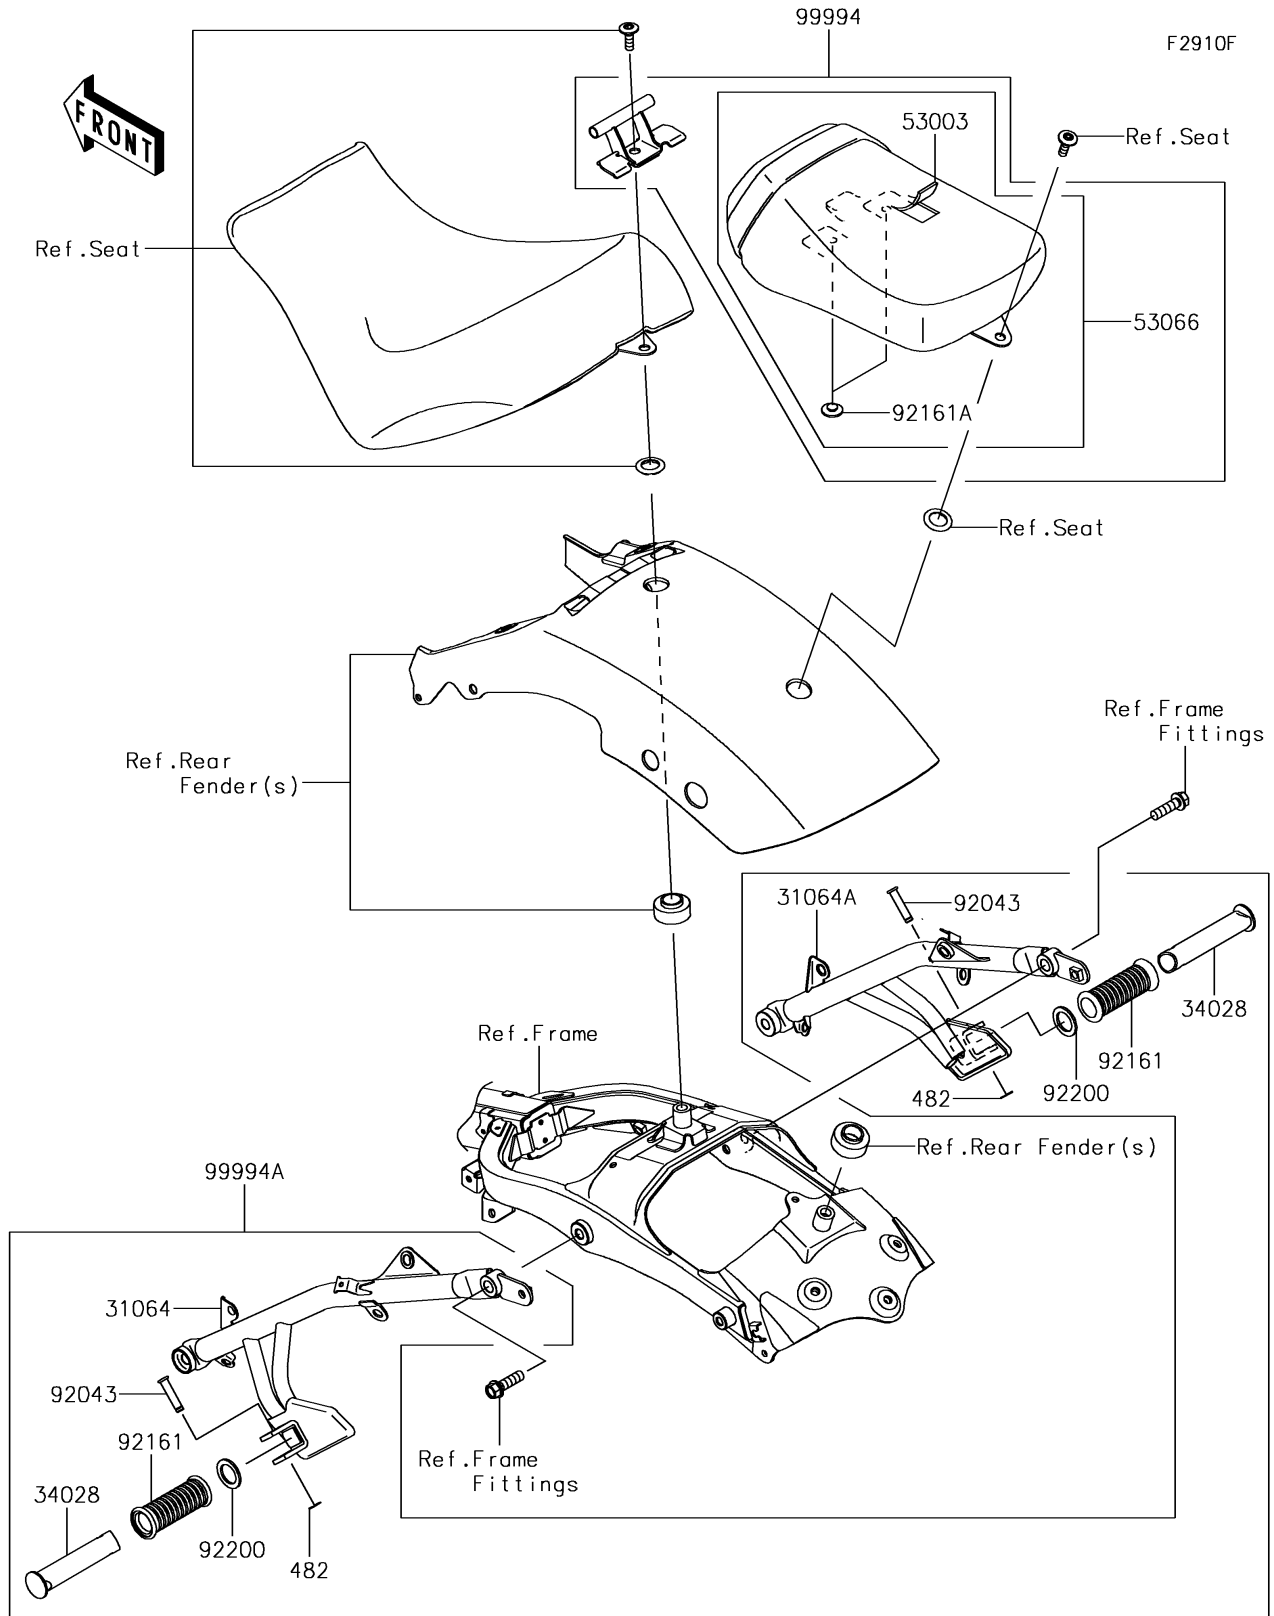

2018 VULCAN® S ABS PARTS DIAGRAM

Accessory(Passenger Seat)

2018 VULCAN® S ABS PARTS LIST

Accessory(Passenger Seat)

| ITEM NAME | PART NUMBER | QUANTITY |
|--|----------------|----------|
| PIPE-COMP,RR,LH,F.S.BLACK (Ref # 31064) | 31064-0650-18R | 1 |
| PIPE-COMP,RR,RH,F.S.BLACK (Ref # 31064A) | 31064-0651-18R | 1 |
| STEP,RR (Ref # 34028) | 34028-0344 | 2 |
| CIRCLIP-TYPE-E (Ref # 482) | 482EA7000 | 2 |
| LEATHER,RR SEAT,BLACK (Ref # 53003) | 53003-0388-MA | 1 |
| SEAT-ASSY,RR,BLACK (Ref # 53066) | 53066-0446-12Y | 1 |
| PIN,8X36.5 (Ref # 92043) | 92043-1339 | 2 |
| DAMPER,STEP (Ref # 92161) | 92161-0232 | 2 |
| DAMPER,8X22X10 (Ref # 92161A) | 92161-1685 | 2 |
| WASHER,22.5X33X2.3 (Ref # 92200) | 92200-1482 | 2 |
| KIT-ACCESSORY,PASSENGER SEAT (Ref # 99994) | 99994-0569 | 1 |
| KIT-ACCESSORY,REAR STEP (Ref # 99994A) | 99994-0570 | 1 |