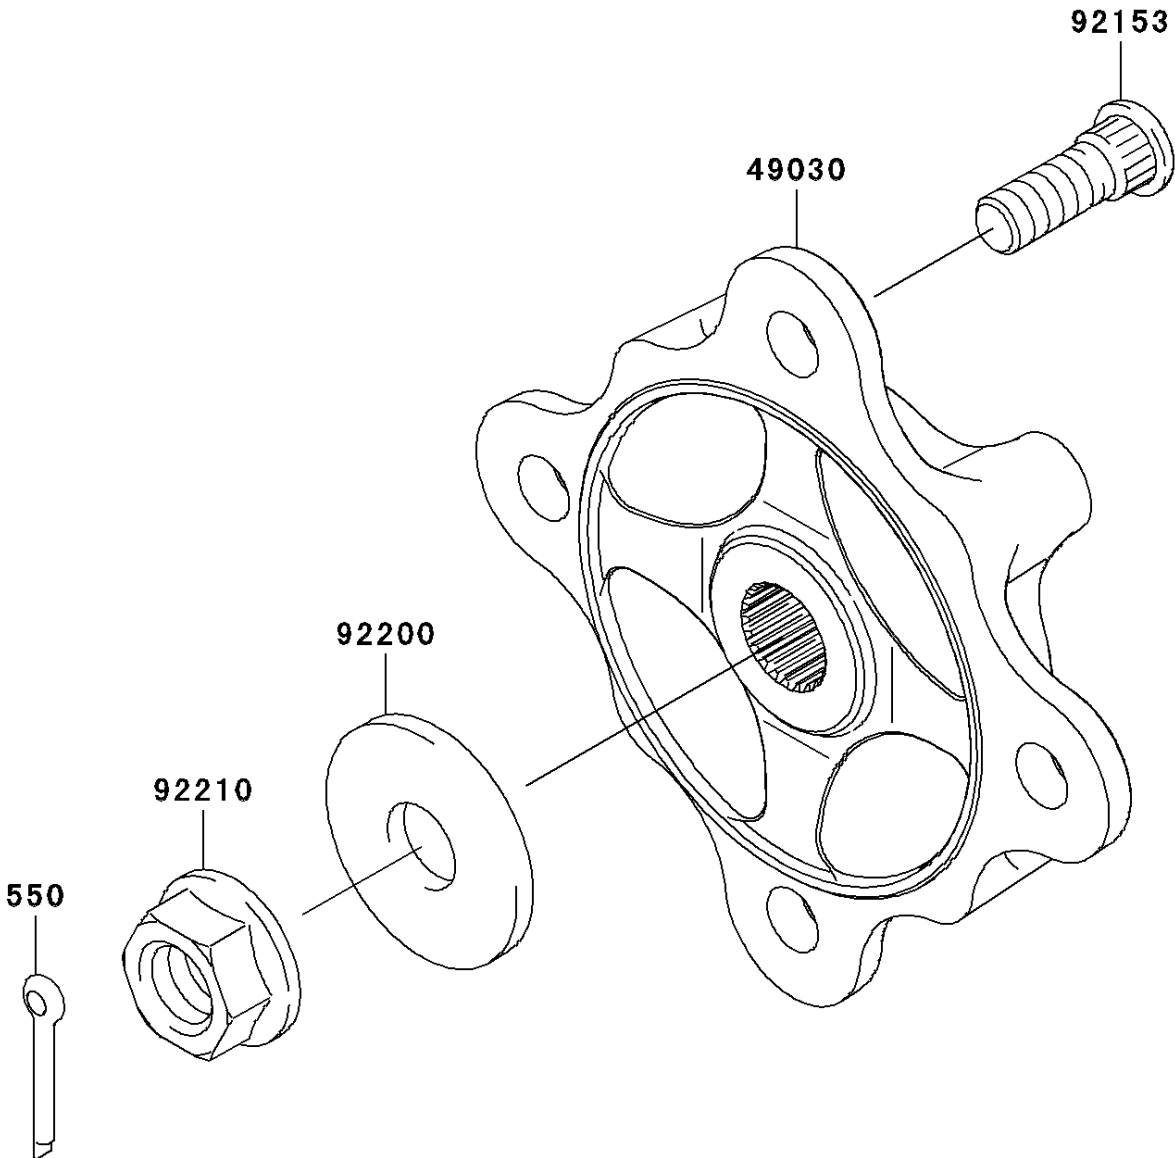

# 2009 Teryx 750 FI 4X4 LE Sport PARTS DIAGRAM

Front Hubs/Brakes

F2230

## 2009 Teryx 750 FI 4X4 LE Sport PARTS LIST

### Front Hubs/Brakes

ITEM NAME	PART NUMBER	QUANTITY
PIN-COTTER,4.0X30 (Ref # 550)	550AA4030	2
HUB,FR (Ref # 49030)	49030-0036	2
BOLT,12MM (Ref # 92153)	92153-1915	8
WASHER,18.5X52X4.5 (Ref # 92200)	92200-0425	2
NUT,FLANGED,18MM (Ref # 92210)	92210-0132	2