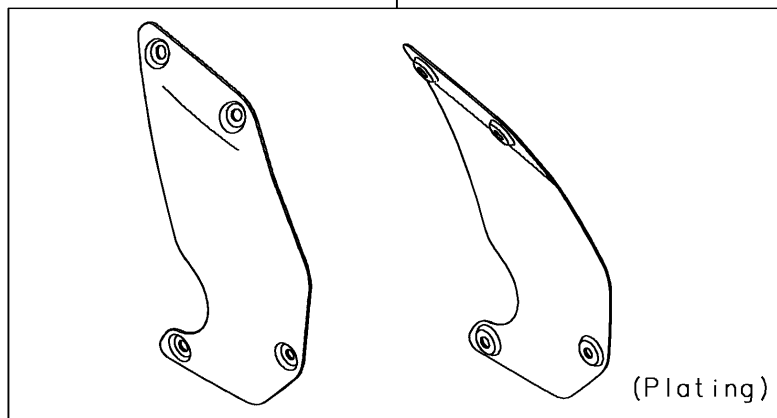

2017 Vulcan S ABS SE PARTS DIAGRAM

Accessory(Outer Cover)

F2910H

99994A

99994

2017 Vulcan S ABS SE PARTS LIST

Accessory(Outer Cover)

ITEM NAME	PART NUMBER	QUANTITY
KIT.,PIVOT OUTER COVER (Ref # 99994)	99994-0549	1
KIT.,RADIATOR OUTER COVER (Ref # 99994A)	99994-0550	1