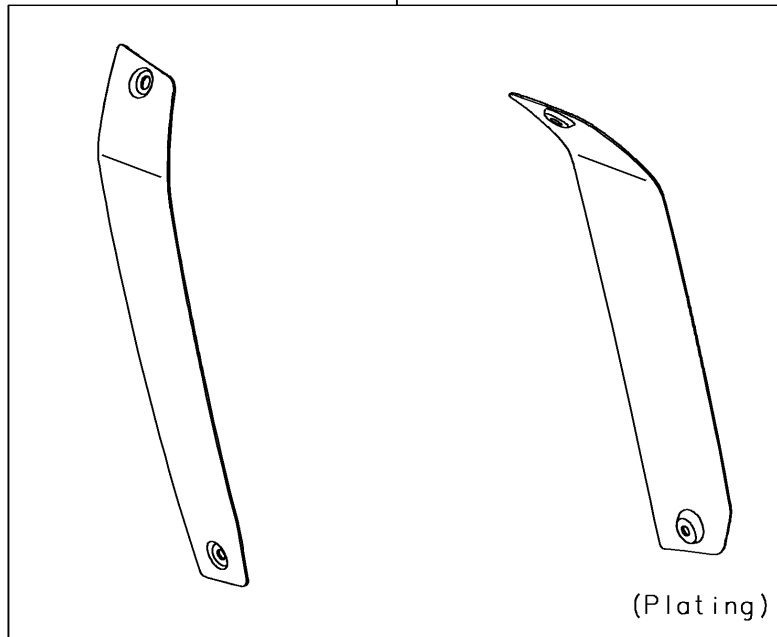

# 2017 Vulcan S ABS SE PARTS DIAGRAM

Accessory(Outer Cover)

F2910H

99994A

99994

## 2017 Vulcan S ABS SE PARTS LIST

Accessory(Outer Cover)

ITEM NAME	PART NUMBER	QUANTITY
KIT.,PIVOT OUTER COVER (Ref # 99994)	99994-0549	1
KIT.,RADIATOR OUTER COVER (Ref # 99994A)	99994-0550	1