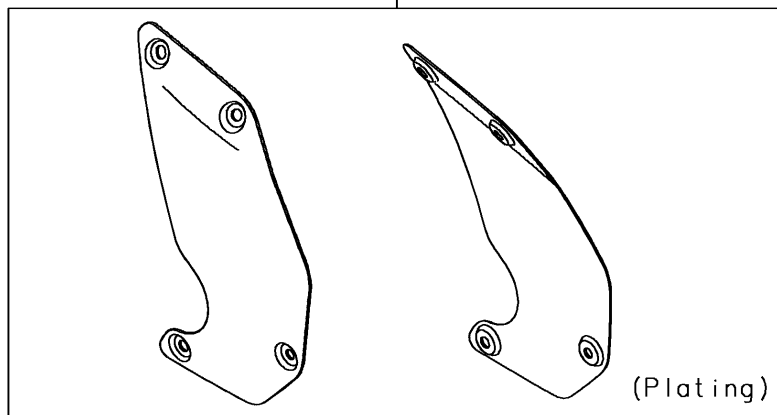

# 2017 Vulcan S ABS SE PARTS DIAGRAM

Accessory(Outer Cover)

F2910H

99994A

99994

## 2017 Vulcan S ABS SE PARTS LIST

Accessory(Outer Cover)

ITEM NAME	PART NUMBER	QUANTITY
KIT.,PIVOT OUTER COVER (Ref # 99994)	99994-0549	1
KIT.,RADIATOR OUTER COVER (Ref # 99994A)	99994-0550	1