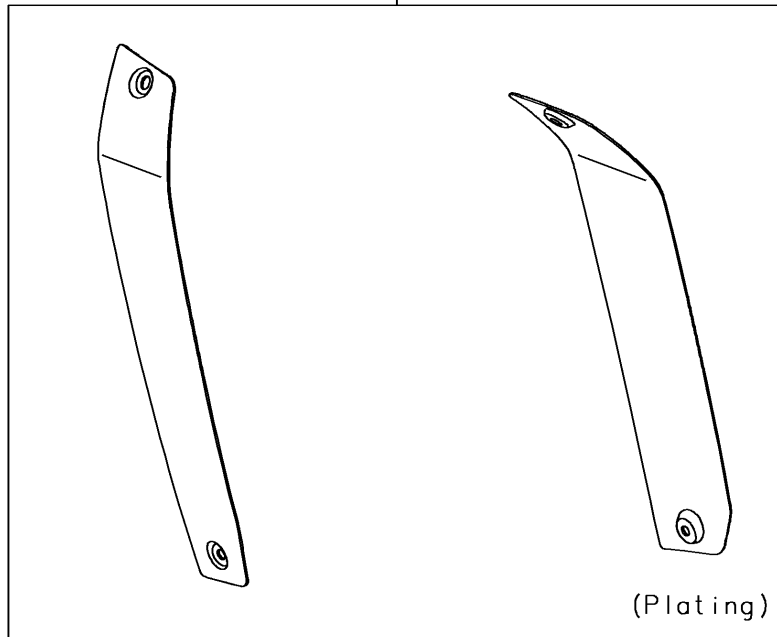

2017 Vulcan S ABS SE PARTS DIAGRAM

Accessory(Outer Cover)

F2910H

99994A

99994

2017 Vulcan S ABS SE PARTS LIST

Accessory(Outer Cover)

ITEM NAME	PART NUMBER	QUANTITY
KIT.,PIVOT OUTER COVER (Ref # 99994)	99994-0549	1
KIT.,RADIATOR OUTER COVER (Ref # 99994A)	99994-0550	1