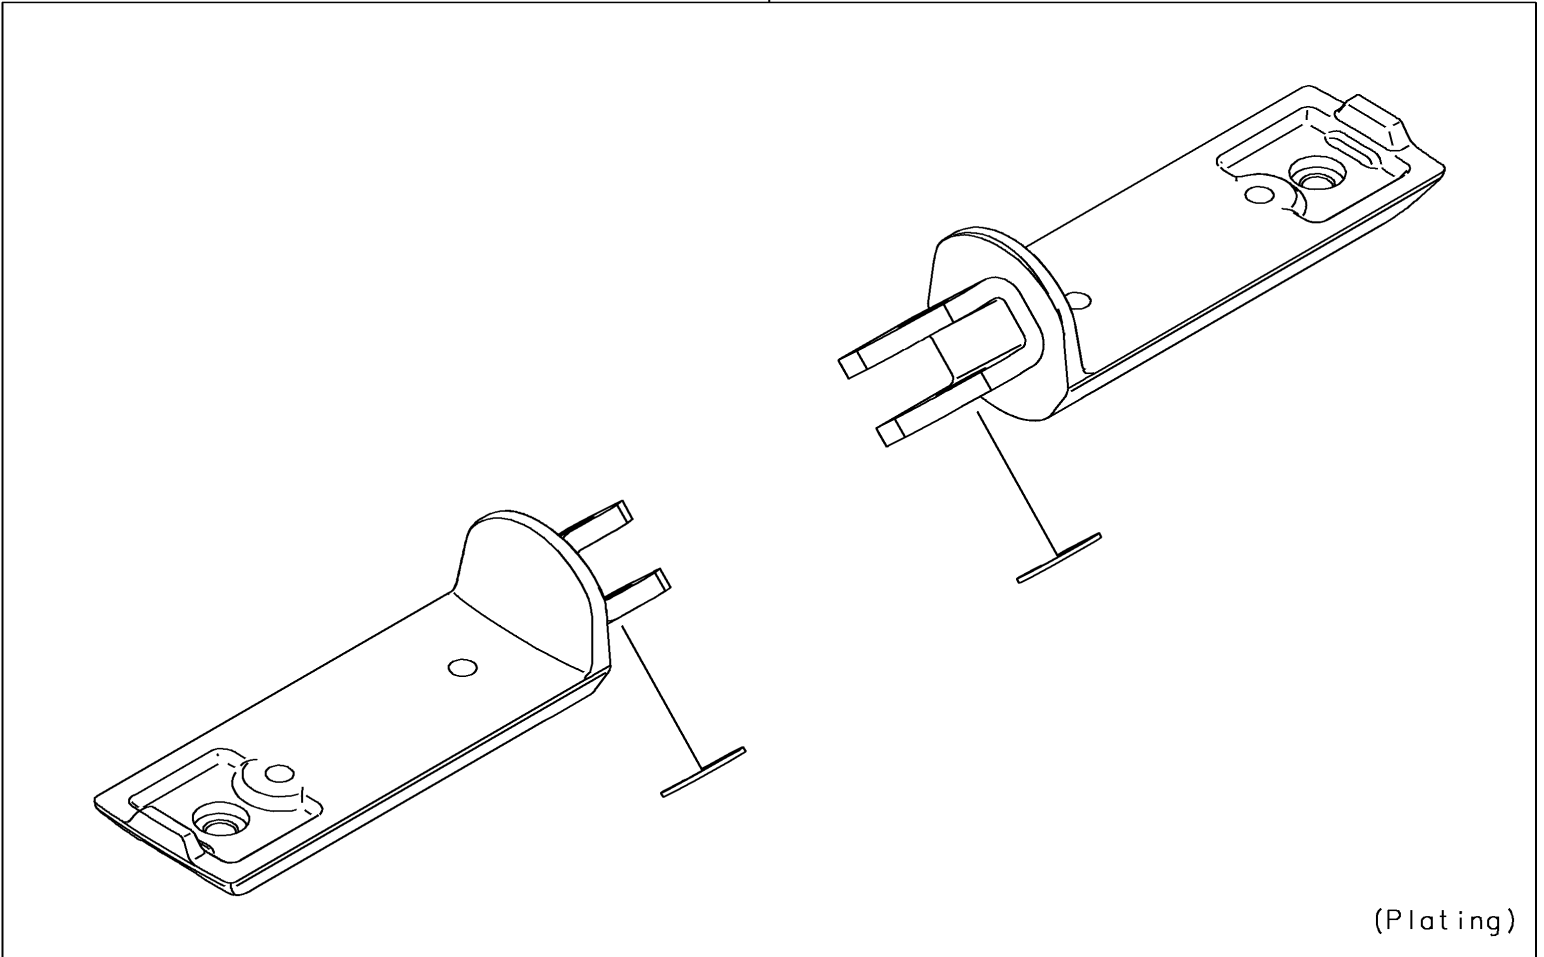

2017 Vulcan S ABS SE PARTS DIAGRAM

Accessory(Foot Peg)

F2910K

99994

(Plating)

2017 Vulcan S ABS SE PARTS LIST

Accessory(Foot Peg)

ITEM NAME	PART NUMBER	QUANTITY
KIT.,FOOT PEG (Ref # 99994)	99994-0542	1