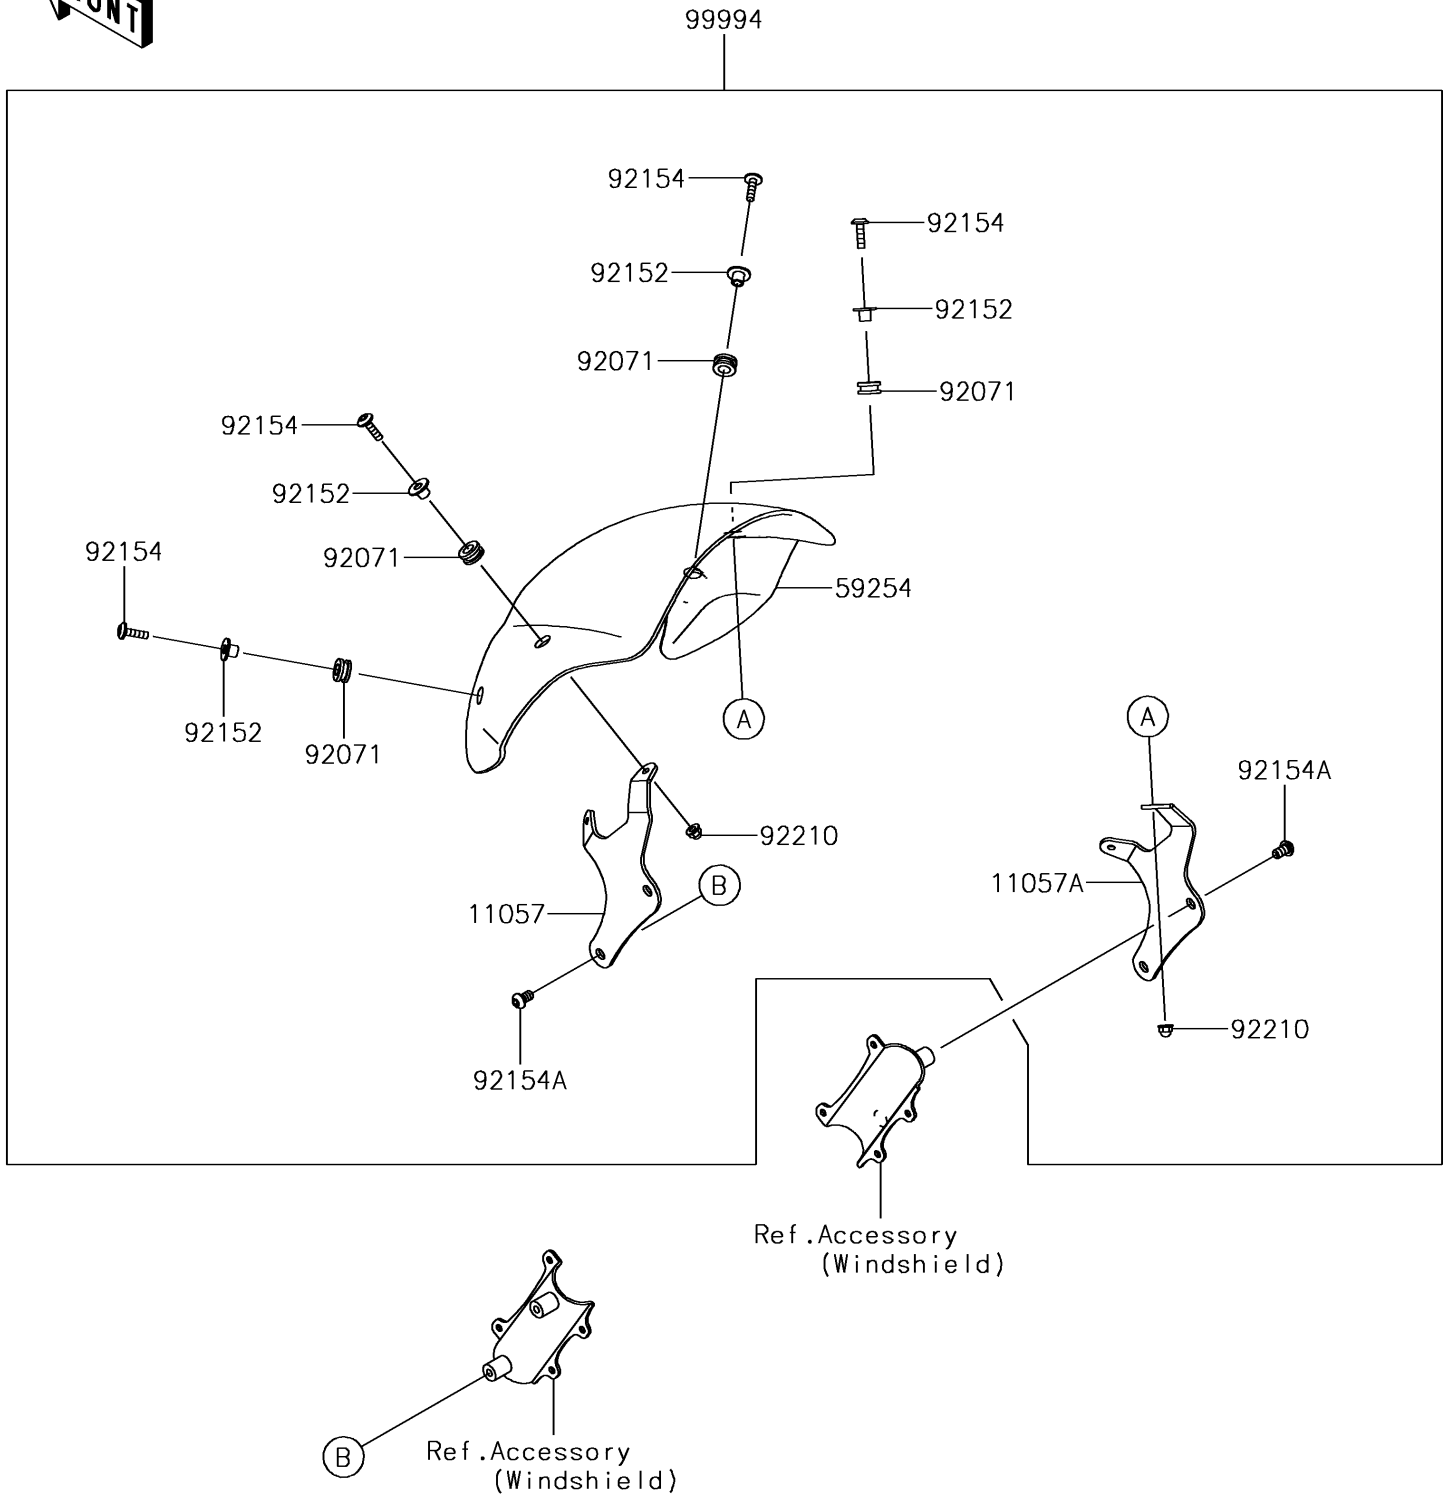

2017 Vulcan S ABS SE PARTS DIAGRAM

Accessory(Cafe Deflector)

F2910M

2017 Vulcan S ABS SE PARTS LIST

Accessory(Cafe Deflector)

ITEM NAME	PART NUMBER	QUANTITY
BRACKET,LH (Ref # 11057)	11057-0220	1
BRACKET,RH (Ref # 11057A)	11057-0221	1
DEFLECTOR (Ref # 59254)	59254-0005	1
GROMMET,10X20X10 (Ref # 92071)	92071-0759	4
COLLAR,6.8X10X11.1 (Ref # 92152)	92152-2251	4
BOLT,SOCKET,6X22 (Ref # 92154)	92154-0787	4
BOLT,SOCKET,8X14 (Ref # 92154A)	92154-1032	4
NUT,CAP,6MM (Ref # 92210)	92210-0322	4
KIT-ACC,CAFE DEFLECTOR W/O KQR (Ref # 99994)	99994-0826	1