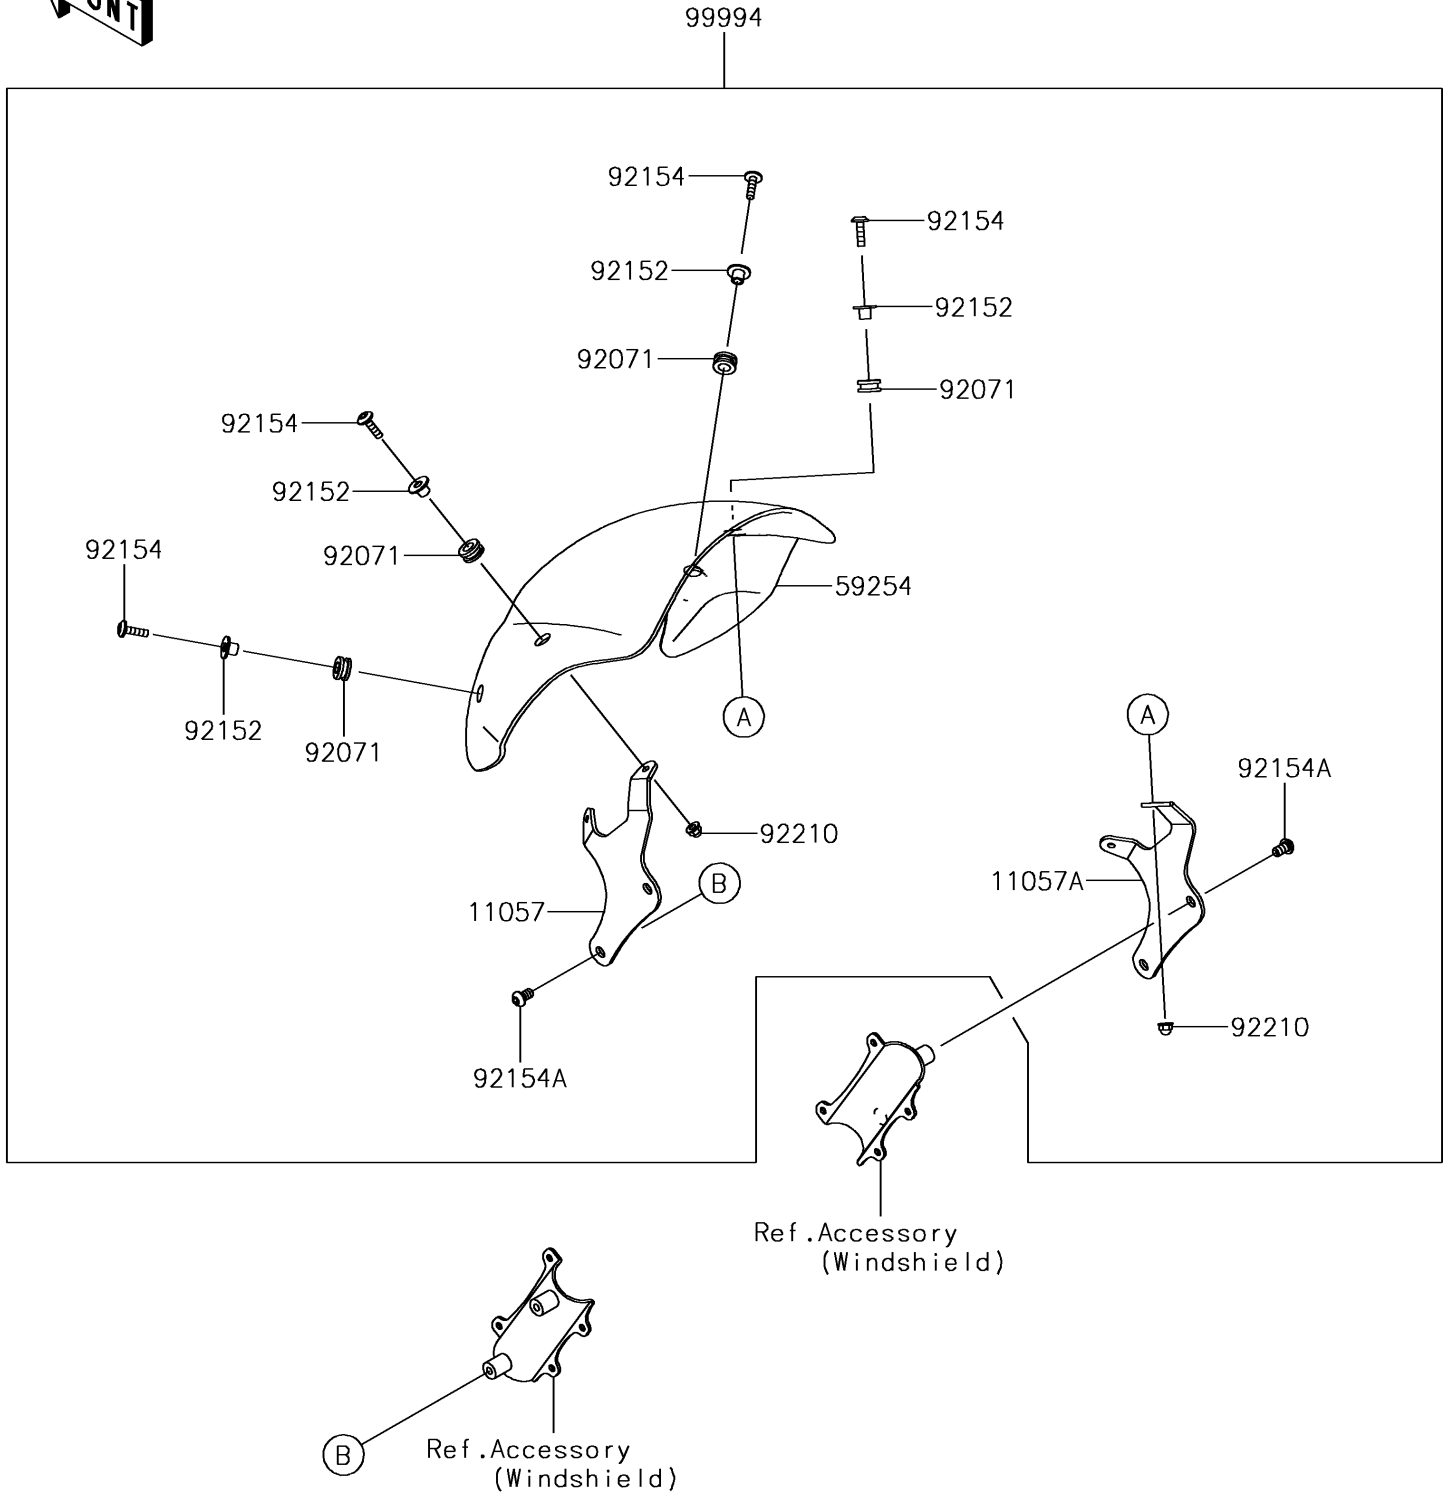

2018 VULCAN® S ABS PARTS DIAGRAM

Accessory(Cafe Deflector)

F2910M

2018 VULCAN® S ABS PARTS LIST

Accessory(Cafe Deflector)

ITEM NAME	PART NUMBER	QUANTITY
BRACKET,LH (Ref # 11057)	11057-0220	1
BRACKET,RH (Ref # 11057A)	11057-0221	1
DEFLECTOR (Ref # 59254)	59254-0005	1
GROMMET,10X20X10 (Ref # 92071)	92071-0759	4
COLLAR,6.8X10X11.1 (Ref # 92152)	92152-2251	4
BOLT,SOCKET,6X22 (Ref # 92154)	92154-0787	4
BOLT,SOCKET,8X14 (Ref # 92154A)	92154-1032	4
NUT,CAP,6MM (Ref # 92210)	92210-0322	4
KIT-ACC,CAFE DEFLECTOR W/O KQR (Ref # 99994)	99994-0826	1