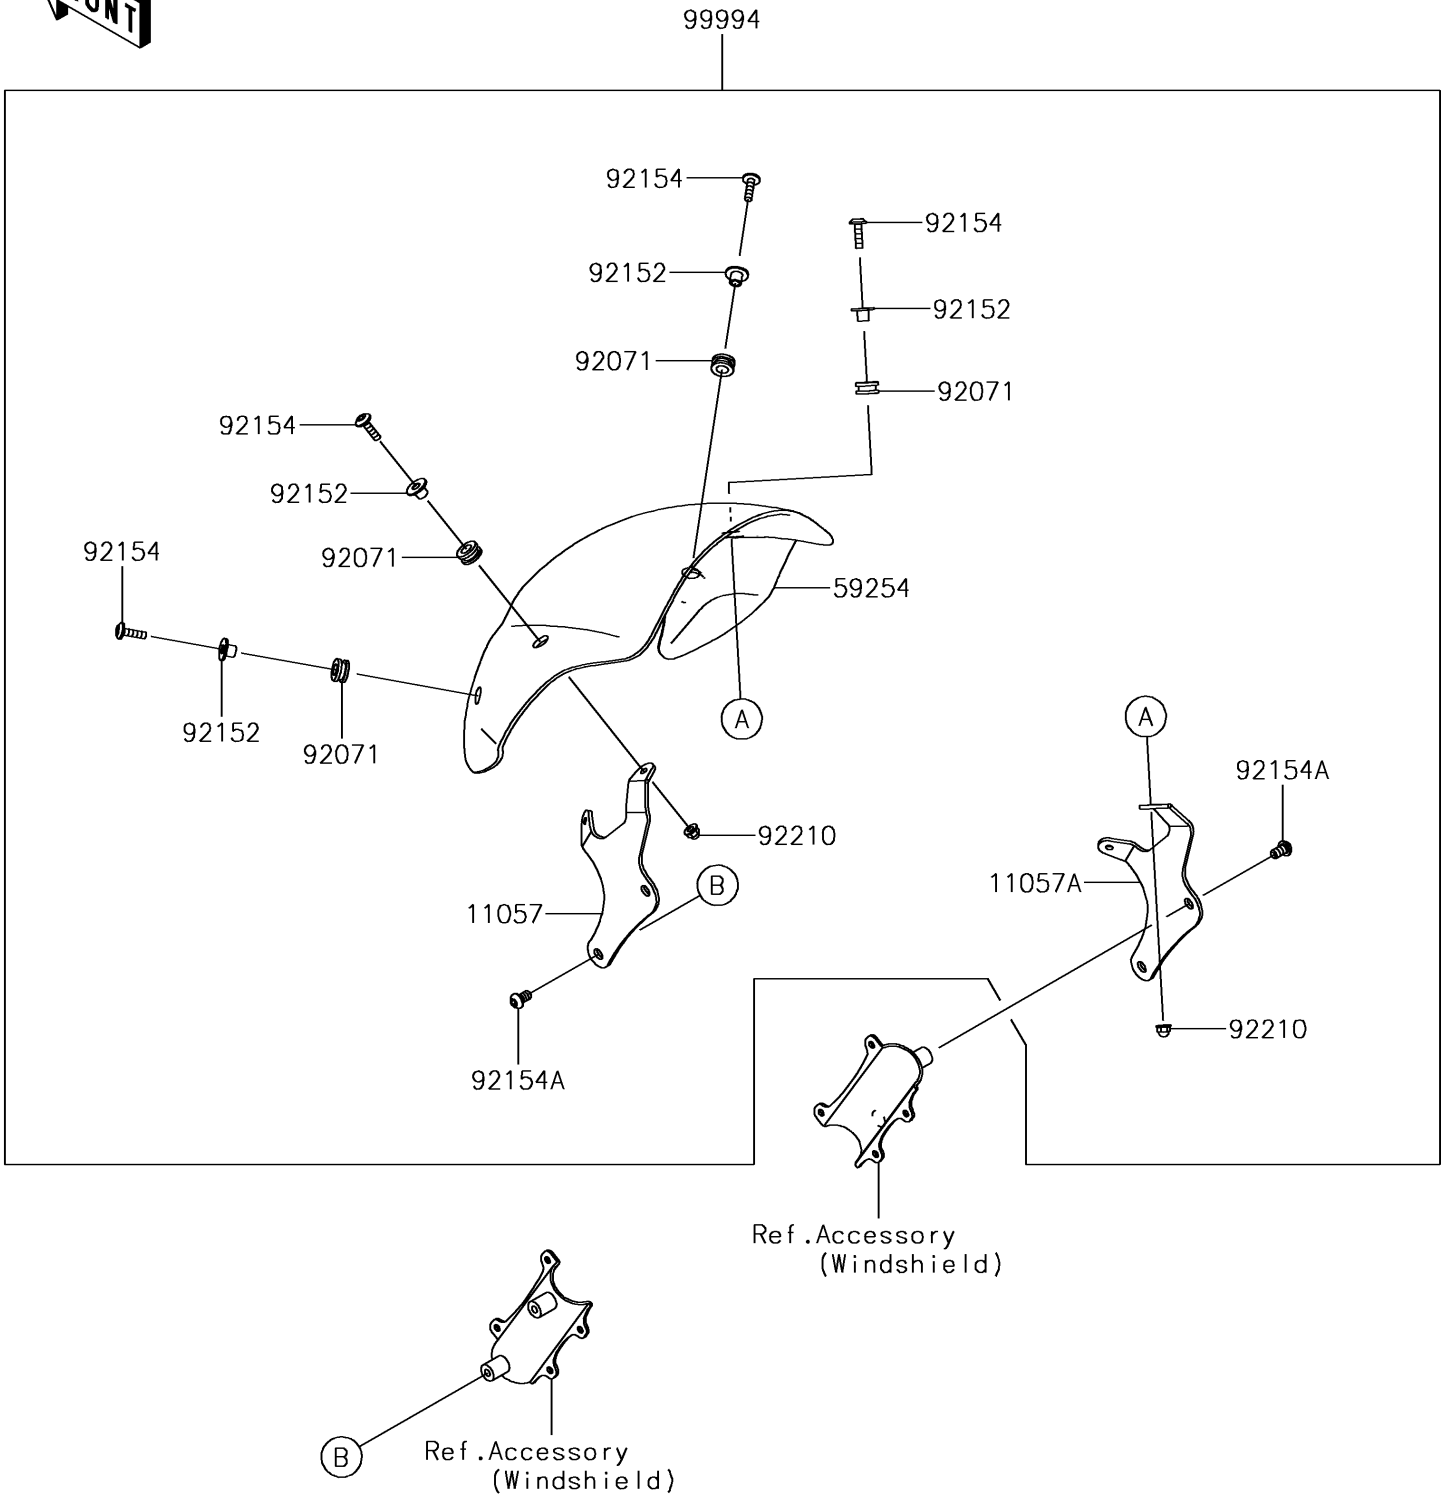

2018 VULCAN® S ABS SE PARTS DIAGRAM

Accessory(Cafe Deflector)

F2910M

2018 VULCAN® S ABS SE PARTS LIST

Accessory(Cafe Deflector)

ITEM NAME	PART NUMBER	QUANTITY
BRACKET,LH (Ref # 11057)	11057-0220	1
BRACKET,RH (Ref # 11057A)	11057-0221	1
DEFLECTOR (Ref # 59254)	59254-0005	1
GROMMET,10X20X10 (Ref # 92071)	92071-0759	4
COLLAR,6.8X10X11.1 (Ref # 92152)	92152-2251	4
BOLT,SOCKET,6X22 (Ref # 92154)	92154-0787	4
BOLT,SOCKET,8X14 (Ref # 92154A)	92154-1032	4
NUT,CAP,6MM (Ref # 92210)	92210-0322	4
KIT-ACC,CAFE DEFLECTOR W/O KQR (Ref # 99994)	99994-0826	1