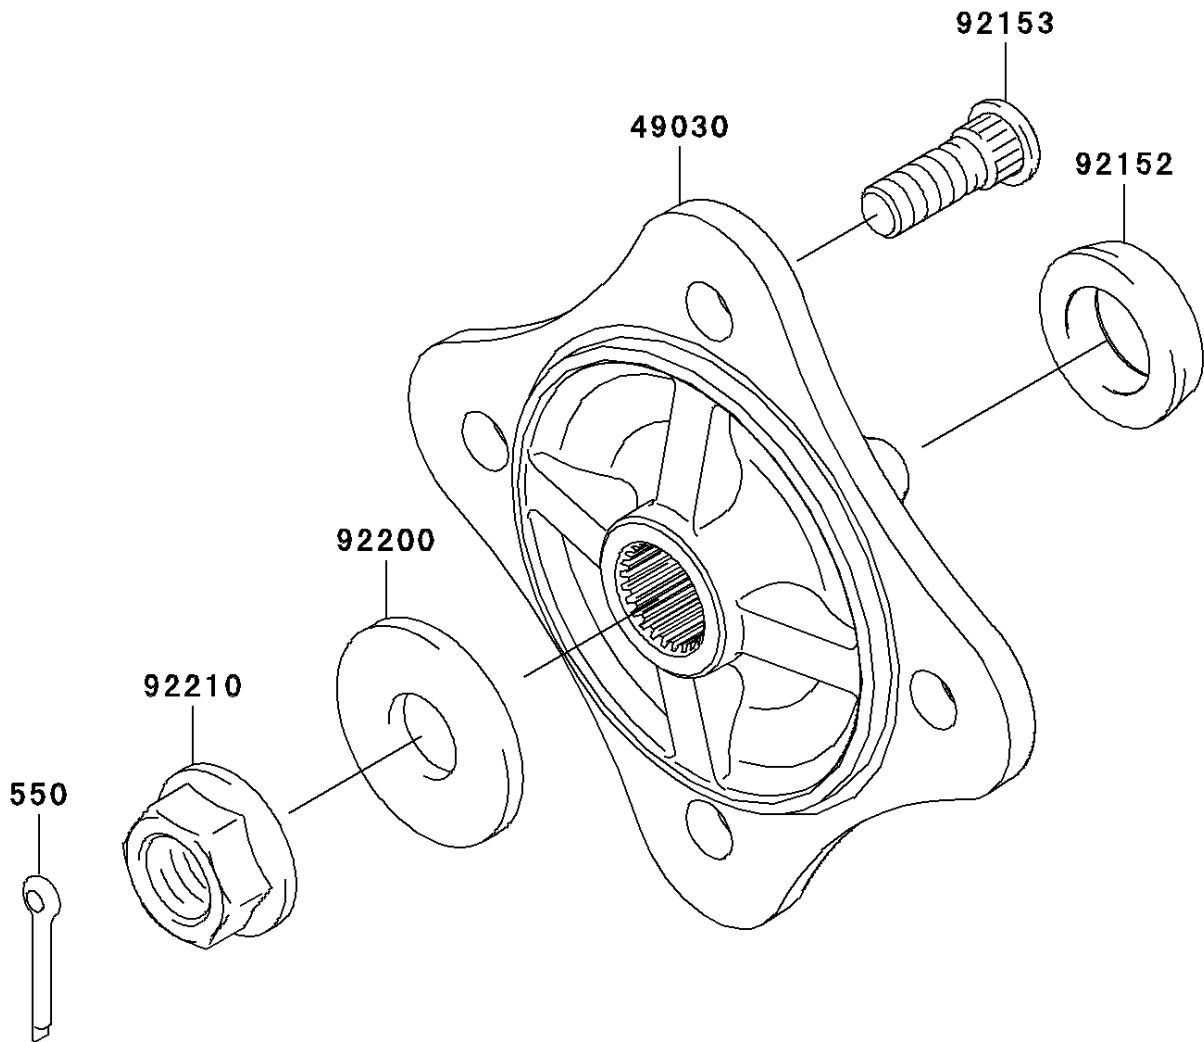

# 2009 Teryx 750 FI 4X4 LE Sport PARTS DIAGRAM

Rear Hubs/Brakes

F2240

## 2009 Teryx 750 FI 4X4 LE Sport PARTS LIST

### Rear Hubs/Brakes

ITEM NAME	PART NUMBER	QUANTITY
PIN-COTTER,4.0X30 (Ref # 550)	550AA4030	2
HUB,RR (Ref # 49030)	49030-0025	2
COLLAR (Ref # 92152)	92152-0631	2
BOLT,12MM (Ref # 92153)	92153-1915	8
WASHER,20.3X52X4.5 (Ref # 92200)	92200-0130	2
NUT,FLANGED,20MM (Ref # 92210)	92210-2093	2