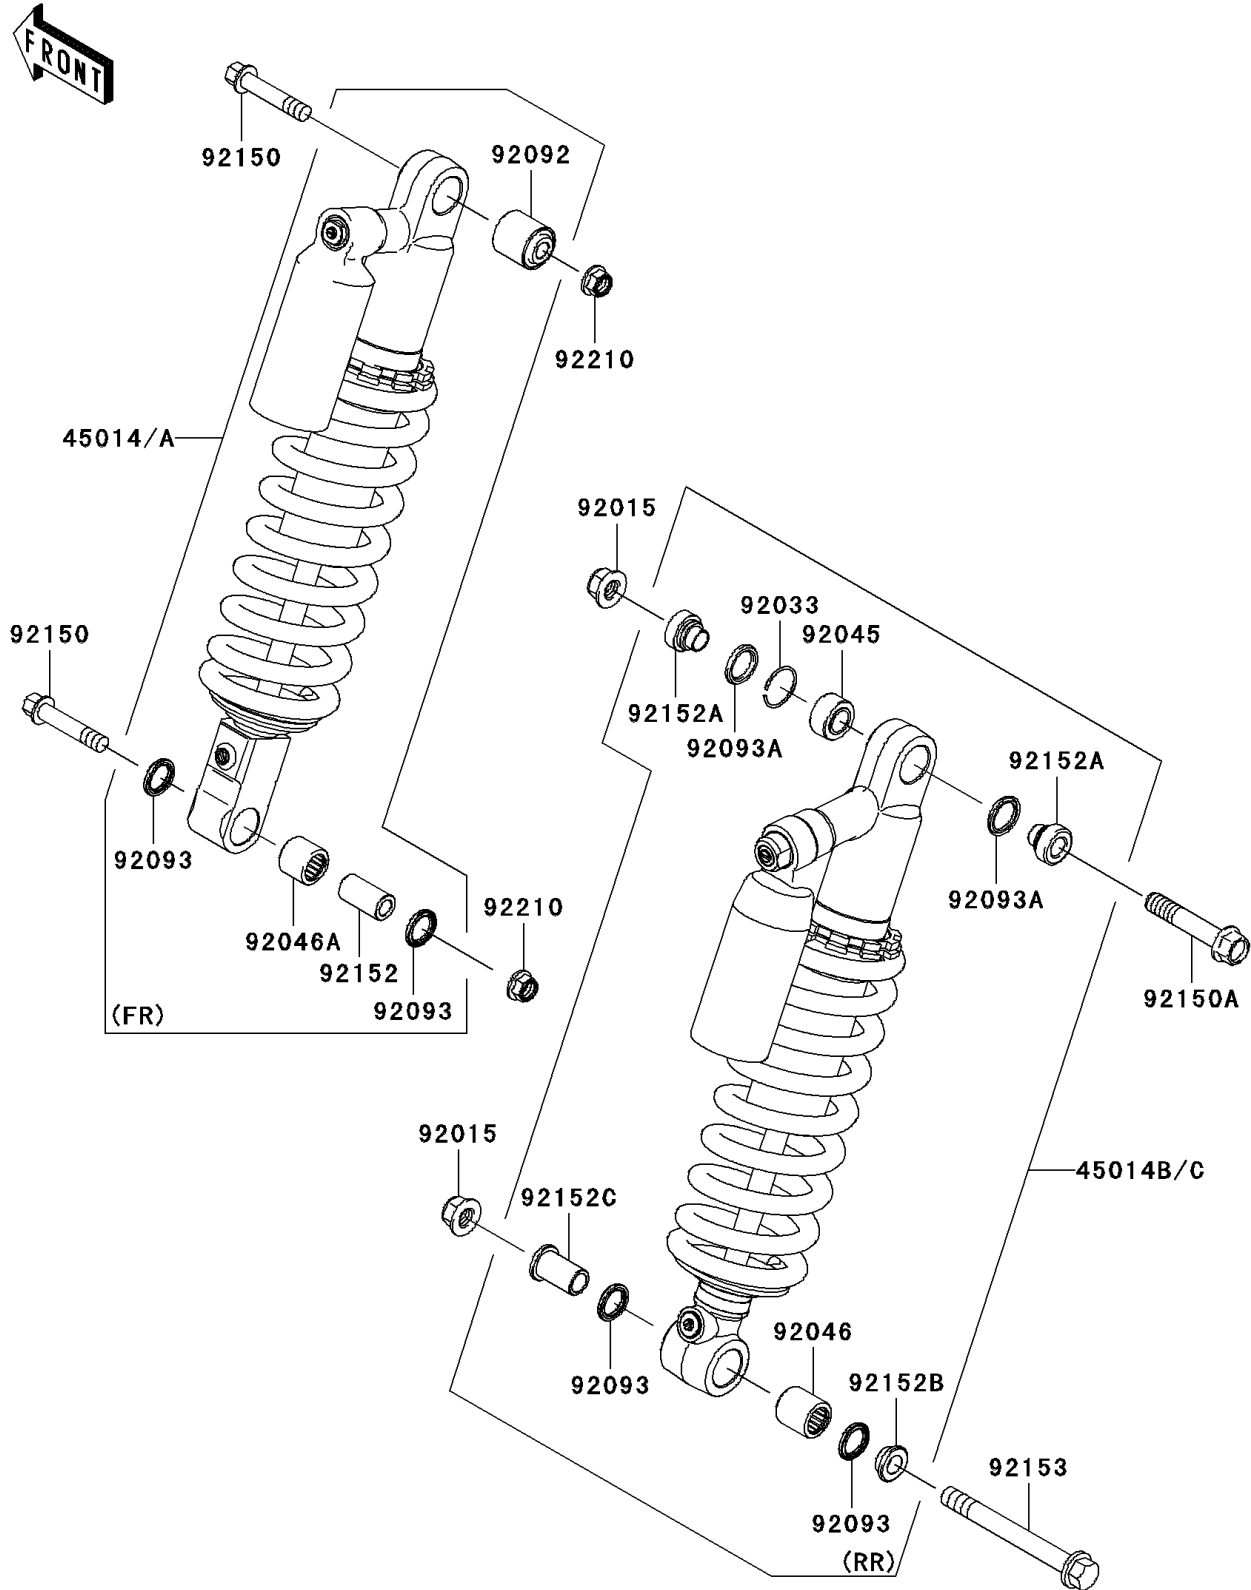

2009 Teryx 750 FI 4X4 LE Sport PARTS DIAGRAM

Shock Absorber(s)

F2280

2009 Teryx 750 FI 4X4 LE Sport PARTS LIST

Shock Absorber(s)

| ITEM NAME | PART NUMBER | QUANTITY |
|--|----------------|----------|
| SHOCKABSORBER,FR,P.SILVER (Ref # 45014) | 45014-0221-458 | 2 |
| SHOCKABSORBER,RR,P.SILVER (Ref # 45014B) | 45014-0222-458 | 2 |
| NUT,LOCK,FLANGED,12MM (Ref # 92015) | 92015-1433 | 4 |
| RING-SNAP (Ref # 92033) | 92033-0054 | 2 |
| BEARING-BALL (Ref # 92045) | 92045-0120 | 2 |
| BEARING-NEEDLE (Ref # 92046) | 92046-0031 | 2 |
| BEARING-NEEDLE (Ref # 92046A) | 92046-0032 | 2 |
| BUSHING-RUBBER (Ref # 92092) | 92092-0014 | 2 |
| SEAL (Ref # 92093) | 92093-0124 | 8 |
| SEAL (Ref # 92093A) | 92093-0125 | 4 |
| BOLT,FLANGED,10X50 (Ref # 92150) | 92150-1125 | 4 |
| BOLT,FLANGED,12X63 (Ref # 92150A) | 92150-1258 | 2 |
| COLLAR (Ref # 92152) | 92152-0635 | 2 |
| COLLAR (Ref # 92152A) | 92152-0637 | 4 |
| COLLAR (Ref # 92152B) | 92152-0681 | 2 |
| COLLAR (Ref # 92152C) | 92152-0682 | 2 |
| BOLT,FRANGED,12X108 (Ref # 92153) | 92153-1741 | 2 |
| NUT,LOCK,FLANGED,10MM (Ref # 92210) | 92210-0276 | 4 |