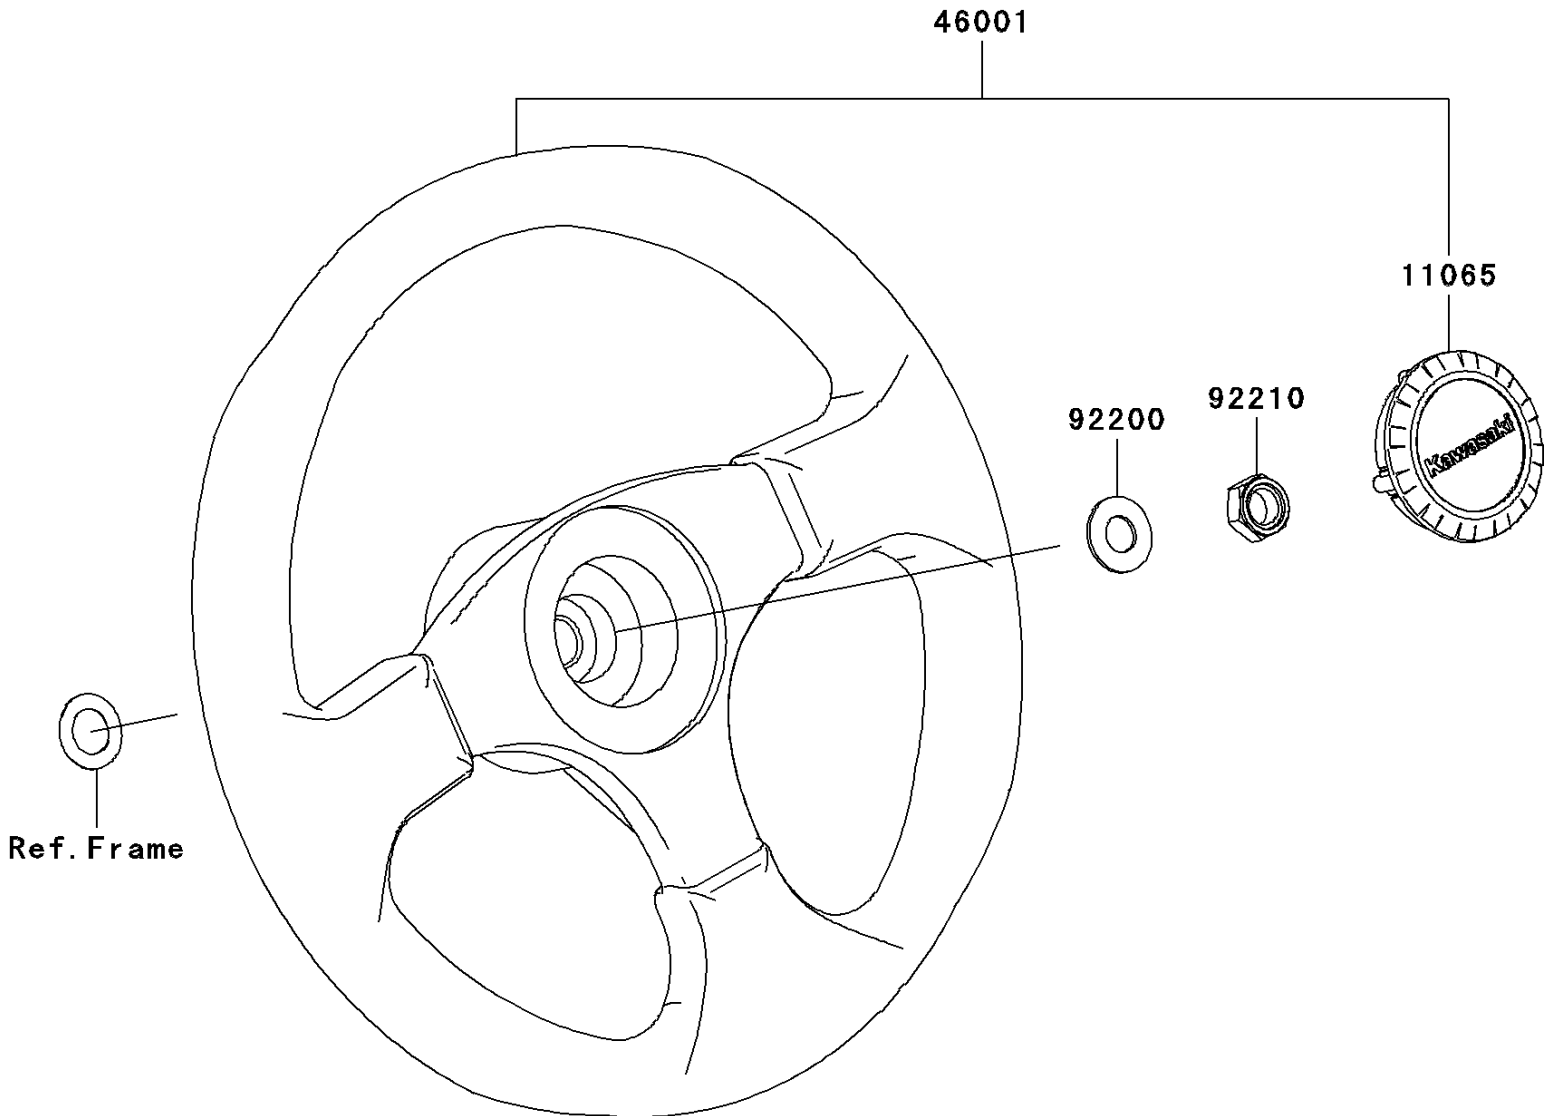

2009 Teryx 750 FI 4X4 LE Sport PARTS DIAGRAM

Steering Wheel

F2311

2009 Teryx 750 FI 4X4 LE Sport PARTS LIST

Steering Wheel

ITEM NAME	PART NUMBER	QUANTITY
CAP,HANDLE (Ref # 11065)	11065-0171	1
HANDLE-ASSY (Ref # 46001)	46001-0001	1
WASHER,12.1X25X1.6 (Ref # 92200)	92200-0455	1
NUT,LOCK,12MM (Ref # 92210)	92210-1249	1