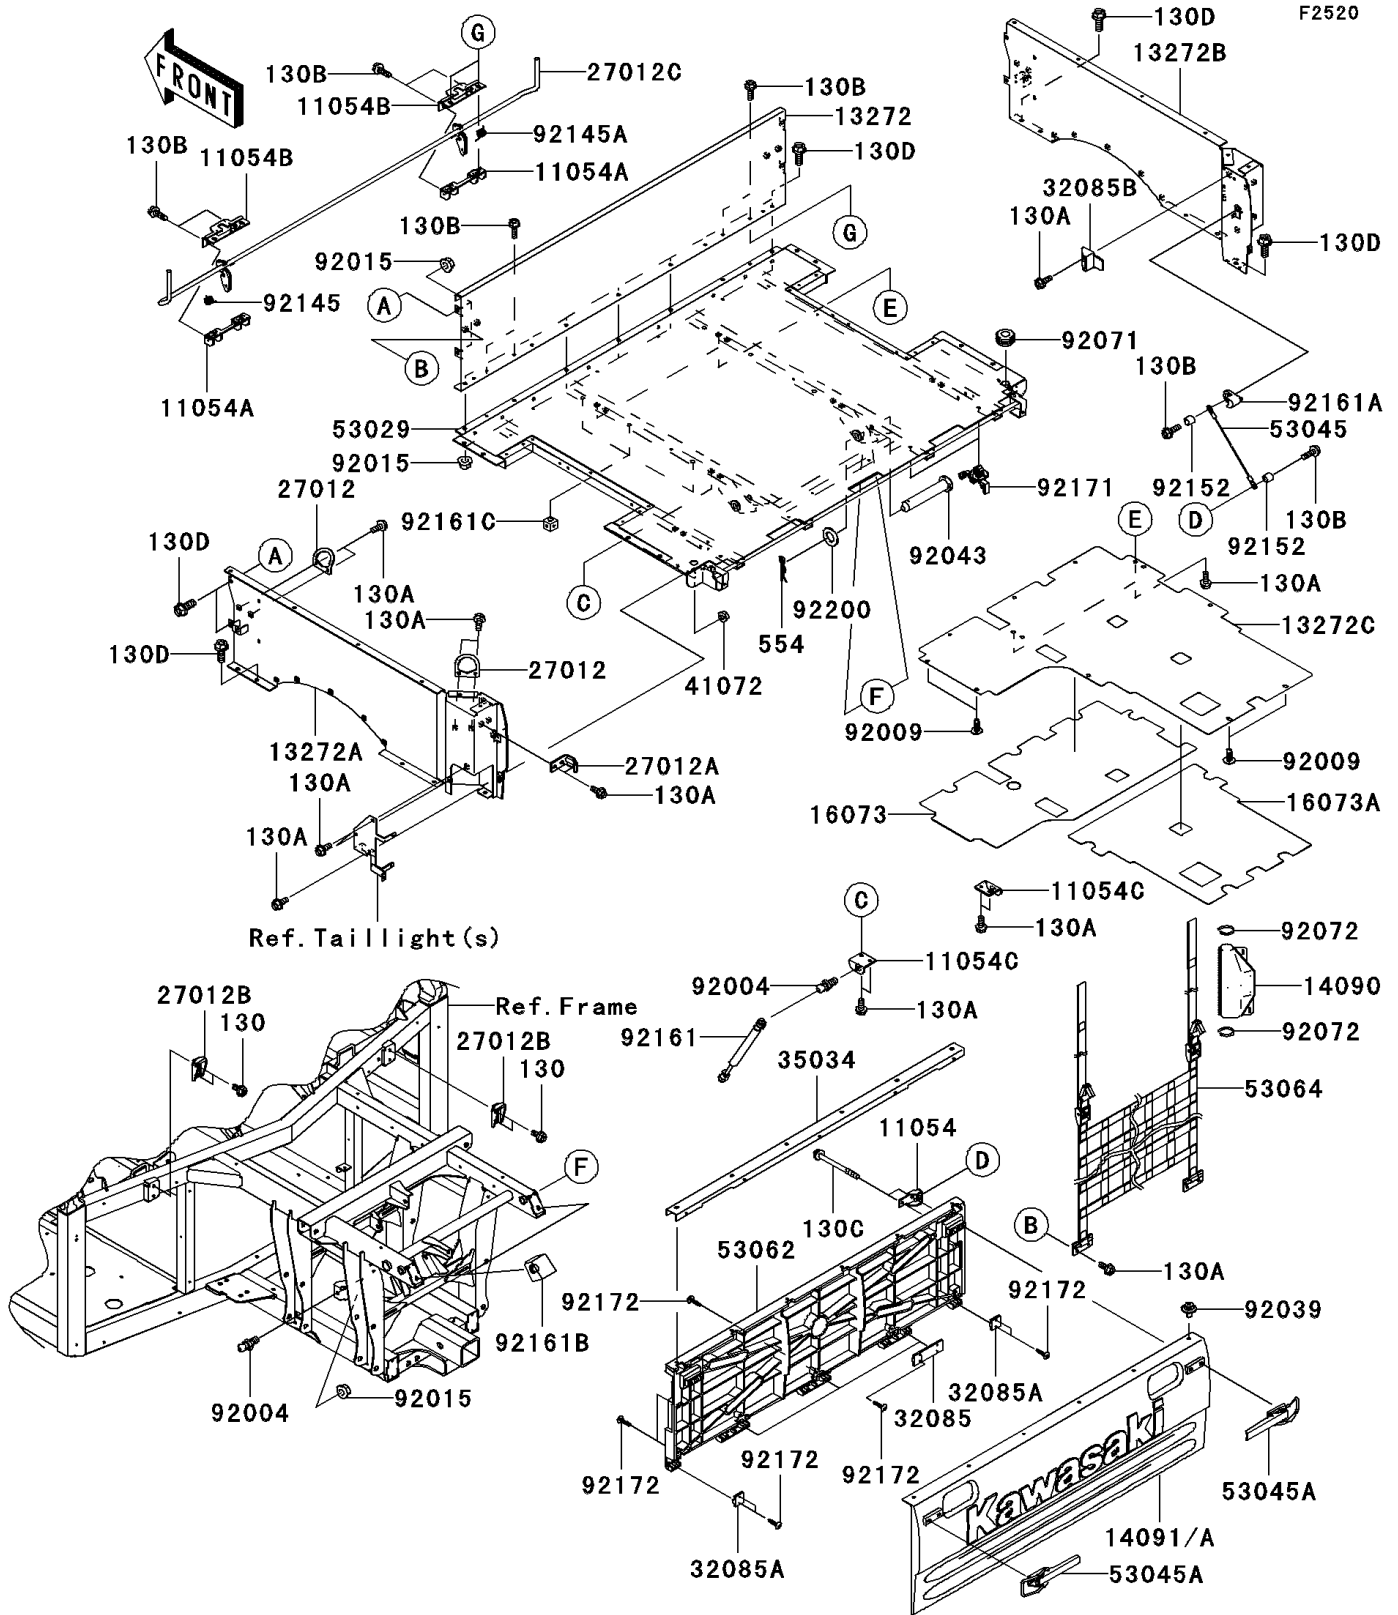

2009 Teryx 750 FI 4X4 LE Sport Monster Energy PARTS DIAGRAM

Carrier(s)

2009 Teryx 750 FI 4X4 LE Sport Monster Energy PARTS LIST

Carrier(s)

ITEM NAME	PART NUMBER	QUANTITY
BRACKET,TAIL GATE (Ref # 11054)	11054-1064	2
BRACKET (Ref # 11054A)	11054-1065	2
BRACKET (Ref # 11054B)	11054-1066	2
BRACKET (Ref # 11054C)	11054-1159	2
PLATE,CARRIER,FR (Ref # 13272)	13272-0464	1
PLATE,CARRIER,LH (Ref # 13272A)	13272-0692	1
PLATE,CARRIER,RH (Ref # 13272B)	13272-0694	1
PLATE,HEAT GUARD (Ref # 13272C)	13272-0719	1
COVER,COUPLER (Ref # 14090)	14090-1611	2
COVER,TAIL GATE,BLACK (Ref # 14091A)	14091-1593-839	1
INSULATOR (Ref # 16073)	16073-0085	1
INSULATOR (Ref # 16073A)	16073-0086	1
HOOK (Ref # 27012)	27012-0113	4
HOOK (Ref # 27012A)	27012-0133	2
HOOK,CARRIER DUMP LOCK (Ref # 27012B)	27012-0156	2
HOOK,CARRIER DUMP LOCK (Ref # 27012C)	27012-0167	1
STOPPER (Ref # 32085)	32085-0103	3
STOPPER (Ref # 32085A)	32085-0104	2
STOPPER (Ref # 32085B)	32085-0145	2
REINFORCE (Ref # 35034)	35034-0102	1
NUT,6MM (Ref # 41072)	41072-007	2
CARRIER (Ref # 53029)	53029-0082	1
HOOK-ASSY,TAIL GATE (Ref # 53045)	53045-0004	2
HOOK-ASSY (Ref # 53045A)	53045-1063	2
GATE-TAIL (Ref # 53062)	53062-0014	1
NET-CARGO (Ref # 53064)	53064-0011	1
STUD,8X13.5 (Ref # 92004)	92004-0034	4
SCREW,TAPPING,6X16 (Ref # 92009)	92009-1166	9
NUT,8MM (Ref # 92015)	92015-1357	19