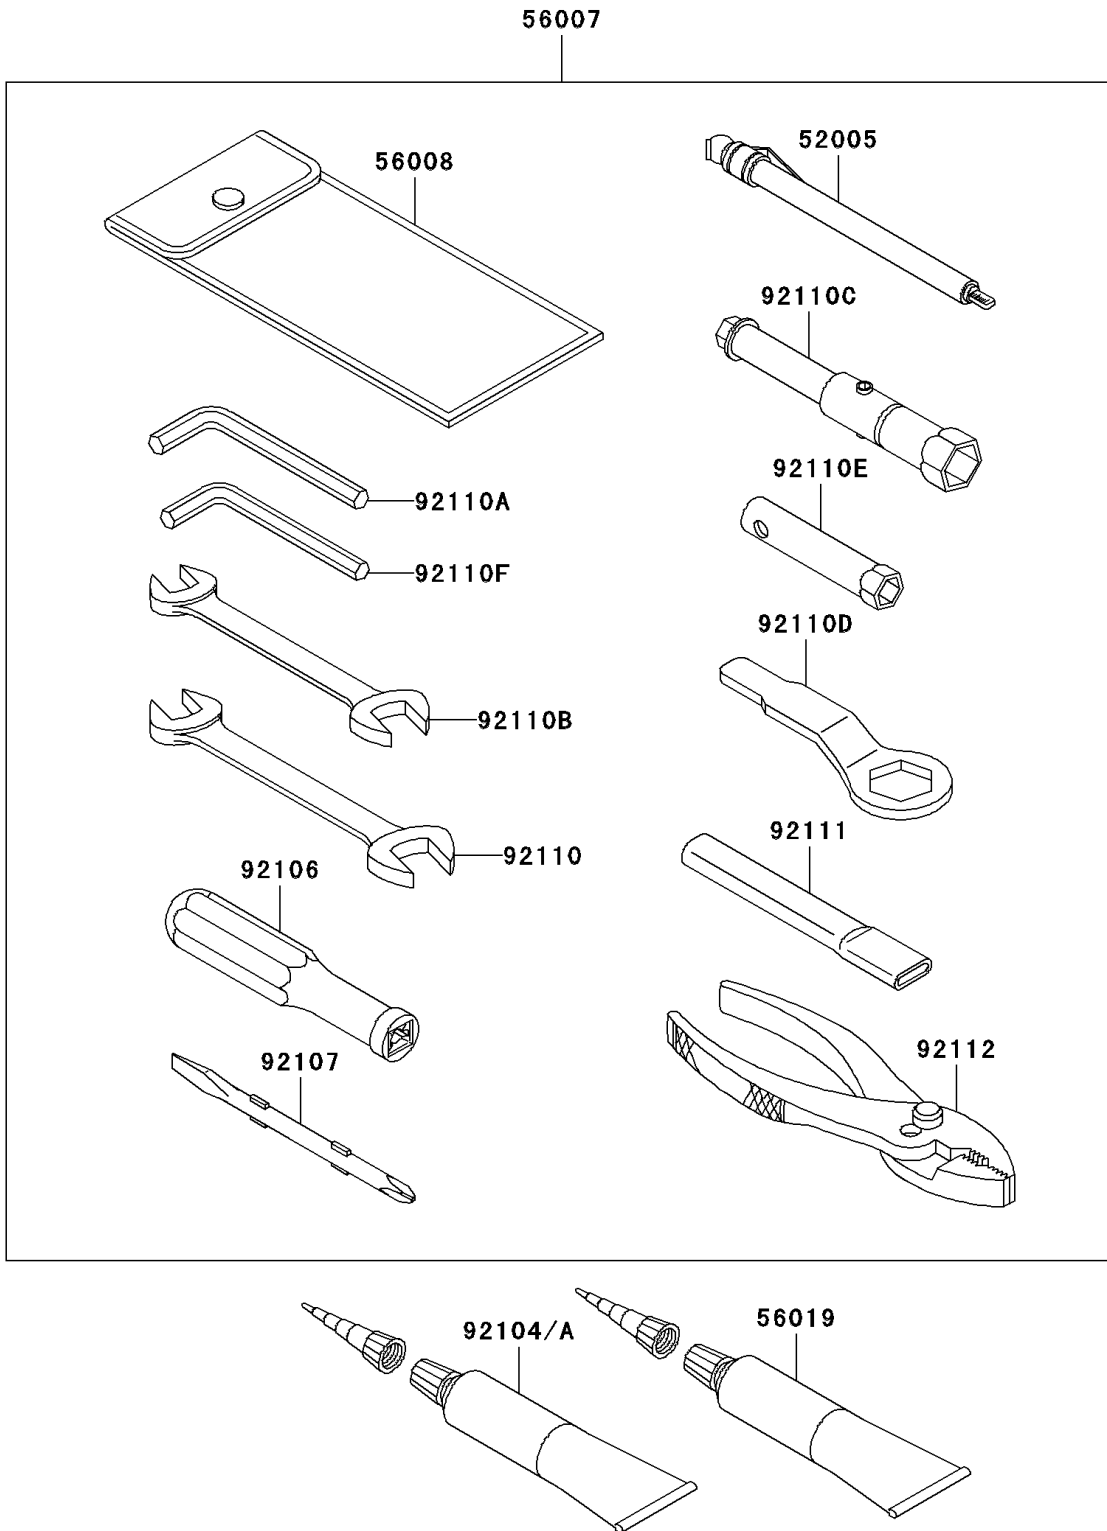

2008 Ninja® ZX™-14 PARTS DIAGRAM

Owner's Tools

F2810

2008 Ninja® ZX™ -14 PARTS LIST

Owner's Tools

ITEM NAME	PART NUMBER	QUANTITY
GAUGE,AIR,350KPA/50PSI (Ref # 52005)	52005-1142	1
TOOL-KIT (Ref # 56007)	56007-0045	1
BAG,TOOL (Ref # 56008)	56008-006	1
GASKET-LIQUID,TB1211,WHITE (Ref # 56019)	56019-120	1
GASKET-LIQUID,TB1211F,CLEAR (Ref # 92104)	92104-0004	1
GASKET-LIQUID,TB1215B,BLACK (Ref # 92104A)	92104-1062	1
GRIP-SCREW DRIVER (Ref # 92106)	92106-1001	1
TOOL-DRIVER,#2PHILLIPS&SLOT (Ref # 92107)	92107-1052	1
TOOL-WRENCH,OPEN END,12X14 (Ref # 92110)	92110-0019	1
TOOL-WRENCH,ALLEN,5MM (Ref # 92110A)	92110-1015	1
TOOL-WRENCH,OPEN END,10X12 (Ref # 92110B)	92110-1038	1
TOOL-WRENCH,BOX,16MM (Ref # 92110C)	92110-1132	1
TOOL-WRENCH,BOX END,32MM (Ref # 92110D)	92110-1161	1
TOOL-WRENCH,BOX,8MM (Ref # 92110E)	92110-1174	1
TOOL-WRENCH,ALLEN,4MM (Ref # 92110F)	92110-3703	1
TOOL-BAR,BOX END WRENCH (Ref # 92111)	92111-1051	1
TOOL-PLIERS (Ref # 92112)	92112-003	1