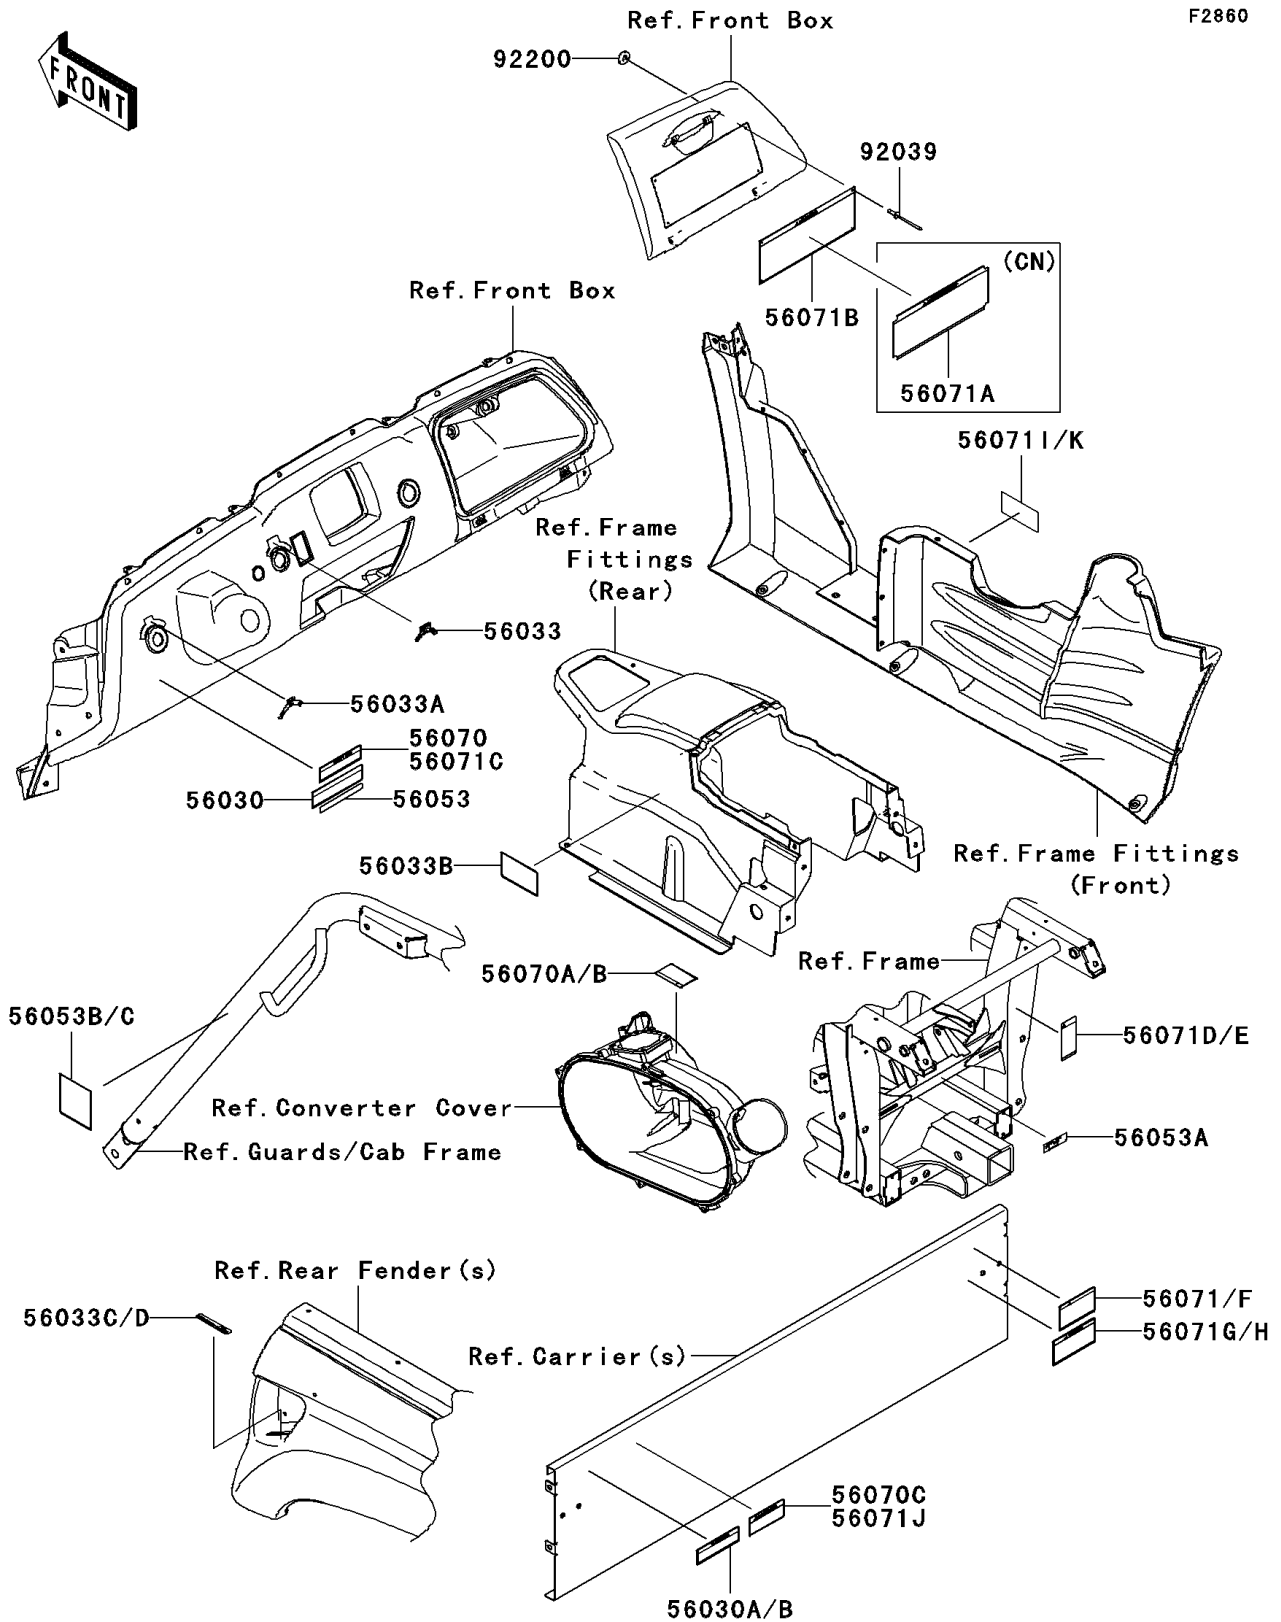

2009 Teryx 750 FI 4X4 LE Sport PARTS DIAGRAM

Labels

2009 Teryx 750 FI 4X4 LE Sport PARTS LIST

Labels

ITEM NAME	PART NUMBER	QUANTITY
LABEL,PARKING LEVER (Ref # 56030)	56030-0213	1
LABEL,CAUTION (Ref # 56030A)	56030-0240	1
LABEL-MANUAL,MAIN SWITCH (Ref # 56033)	56033-0190	1
LABEL-MANUAL,HEAD LAMP SWITCH (Ref # 56033A)	56033-0228	1
LABEL-MANUAL,DRIVE BELT (Ref # 56033B)	56033-0236	1
LABEL-MANUAL,CARRIER LEVER,LH (Ref # 56033C)	56033-0290	1
LABEL-MANUAL,CARRIER LEVER,RH (Ref # 56033D)	56033-0291	1
LABEL-SPECIFICATION (Ref # 56053)	56053-0278	1
LABEL,TRAILER HITCH (Ref # 56053A)	56053-0348	1
LABEL-SPECIFICATION,TIRE INFO (Ref # 56053C)	56053-0373	1
LABEL-WARNING,CVT COVER (Ref # 56070A)	56070-1269	1
LABEL-WARNING,BED RAISED (Ref # 56070C)	56070-7515	1
LABEL-WARNING (Ref # 56071)	56071-0048	1
LABEL-WARNING,SERIOUS INJURY (Ref # 56071B)	56071-0068	1
LABEL-WARNING,SHIFT CAUTION (Ref # 56071C)	56071-0088	1
LABEL-WARNING,TRAILER HITCH (Ref # 56071D)	56071-0099	1
LABEL-WARNING,CARGO BED (Ref # 56071G)	56071-0113	1
LABEL-WARNING,GASOLINE (Ref # 56071I)	56071-7501	1
RIVET,3.2X8 (Ref # 92039)	92039-3763	4
WASHER,3.5X8X1 (Ref # 92200)	92200-1251	4
LABEL,CAUTION (Ref # 56030B)	56030-0242	1
LABEL-SPECIFICATION,TIRE INFO (Ref # 56053B)	56053-0364	1
LABEL-WARNING,SHIFT CAUTION (Ref # 56070)	56070-1211	1
LABEL-WARNING,CVT COVER(FRENCH (Ref # 56070B)	56070-1271	1
LABEL-WARNING,GENERAL (Ref # 56071A)	56071-0053	1
LABEL-WARNING,TRAILER HITCH (Ref # 56071E)	56071-0100	1
LABEL-WARNING,CARGO NET(FRENCH (Ref # 56071F)	56071-0112	1
LABEL-WARNING,CARGO BED (Ref # 56071H)	56071-0114	1
LABEL,BED RAISED(FRENCH) (Ref # 56071J)	56071-7504	1

2009 Teryx 750 FI 4X4 LE Sport PARTS LIST

Labels

ITEM NAME	PART NUMBER	QUANTITY
LABEL,GASOLINE(FRENCH) (Ref # 56071K)	56071-7505	1