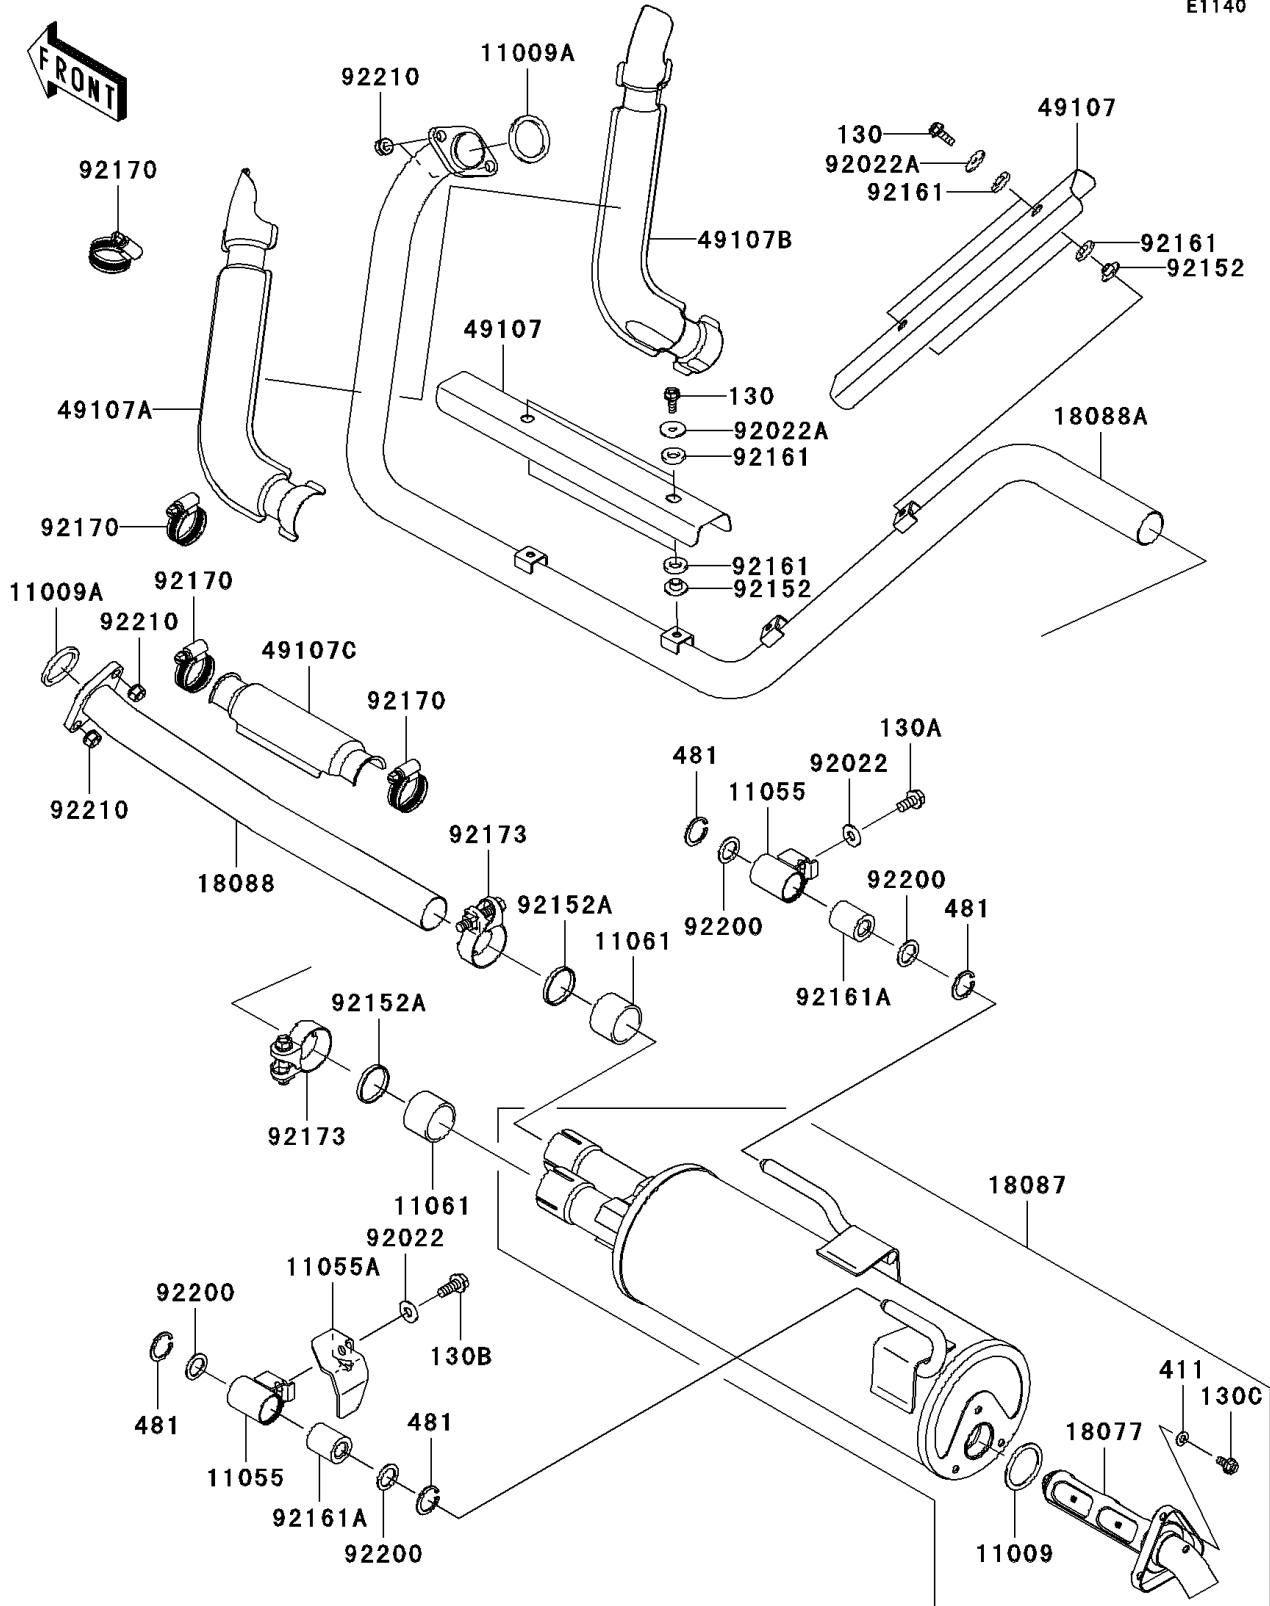

2010 Teryx 750 FI 4X4 (SGE) PARTS DIAGRAM

Muffler(s)

E1140

2010 Teryx 750 FI 4X4 (SGE) PARTS LIST

Muffler(s)

ITEM NAME	PART NUMBER	QUANTITY
BOLT-FLANGED,6X16 (Ref # 130)	130BD0616	4
BOLT-FLANGED,8X16 (Ref # 130A)	130CB0816	1
BOLT-FLANGED,8X20 (Ref # 130B)	130CB0820	1
BOLT-FLANGED,6X12 (Ref # 130C)	130CD0612	3
WASHER-PLAIN,6MM (Ref # 411)	411S0600	3
CIRCLIP-TYPE-C,25MM (Ref # 481)	481J2500	4
GASKET,EXHAUST PIPE HOLDER (Ref # 11009)	11009-1856	1
GASKET,EXHAUST HOLDER (Ref # 11009A)	11009-1894	2
BRACKET (Ref # 11055)	11055-0825	2
BRACKET (Ref # 11055A)	11055-1374	1
GASKET,MUFFLER CONNECTING (Ref # 11061)	11061-0360	2
ARRESTER-SPARK (Ref # 18077)	18077-0027	1
MUFFLER (Ref # 18087)	18087-0205	1
PIPE-EXHAUST,RR (Ref # 18088)	18088-0466	1
PIPE-EXHAUST,FR (Ref # 18088A)	18088-0490	1
COVER-EXHAUST PIPE,MIDDLE (Ref # 49107)	49107-0118	2
COVER-EXHAUST PIPE,FR,LH (Ref # 49107A)	49107-0147	1
COVER-EXHAUST PIPE,FR,RH (Ref # 49107B)	49107-0148	1
COVER-EXHAUST PIPE,RR (Ref # 49107C)	49107-0149	1
WASHER,8.5X20X1.6,BLACK (Ref # 92022)	92022-1317	2
WASHER,6.5X22X1.6 (Ref # 92022A)	92022-237	4
COLLAR (Ref # 92152)	92152-0423	4
COLLAR (Ref # 92152A)	92152-0741	2
DAMPER (Ref # 92161)	92161-0319	8
DAMPER (Ref # 92161A)	92161-0594	2
CLAMP (Ref # 92170)	92170-1036	4
CLAMP,39.5MM (Ref # 92173)	92173-0009	2
WASHER,17X24.5X1.2 (Ref # 92200)	92200-0421	4
NUT,8MM (Ref # 92210)	92210-1242	4