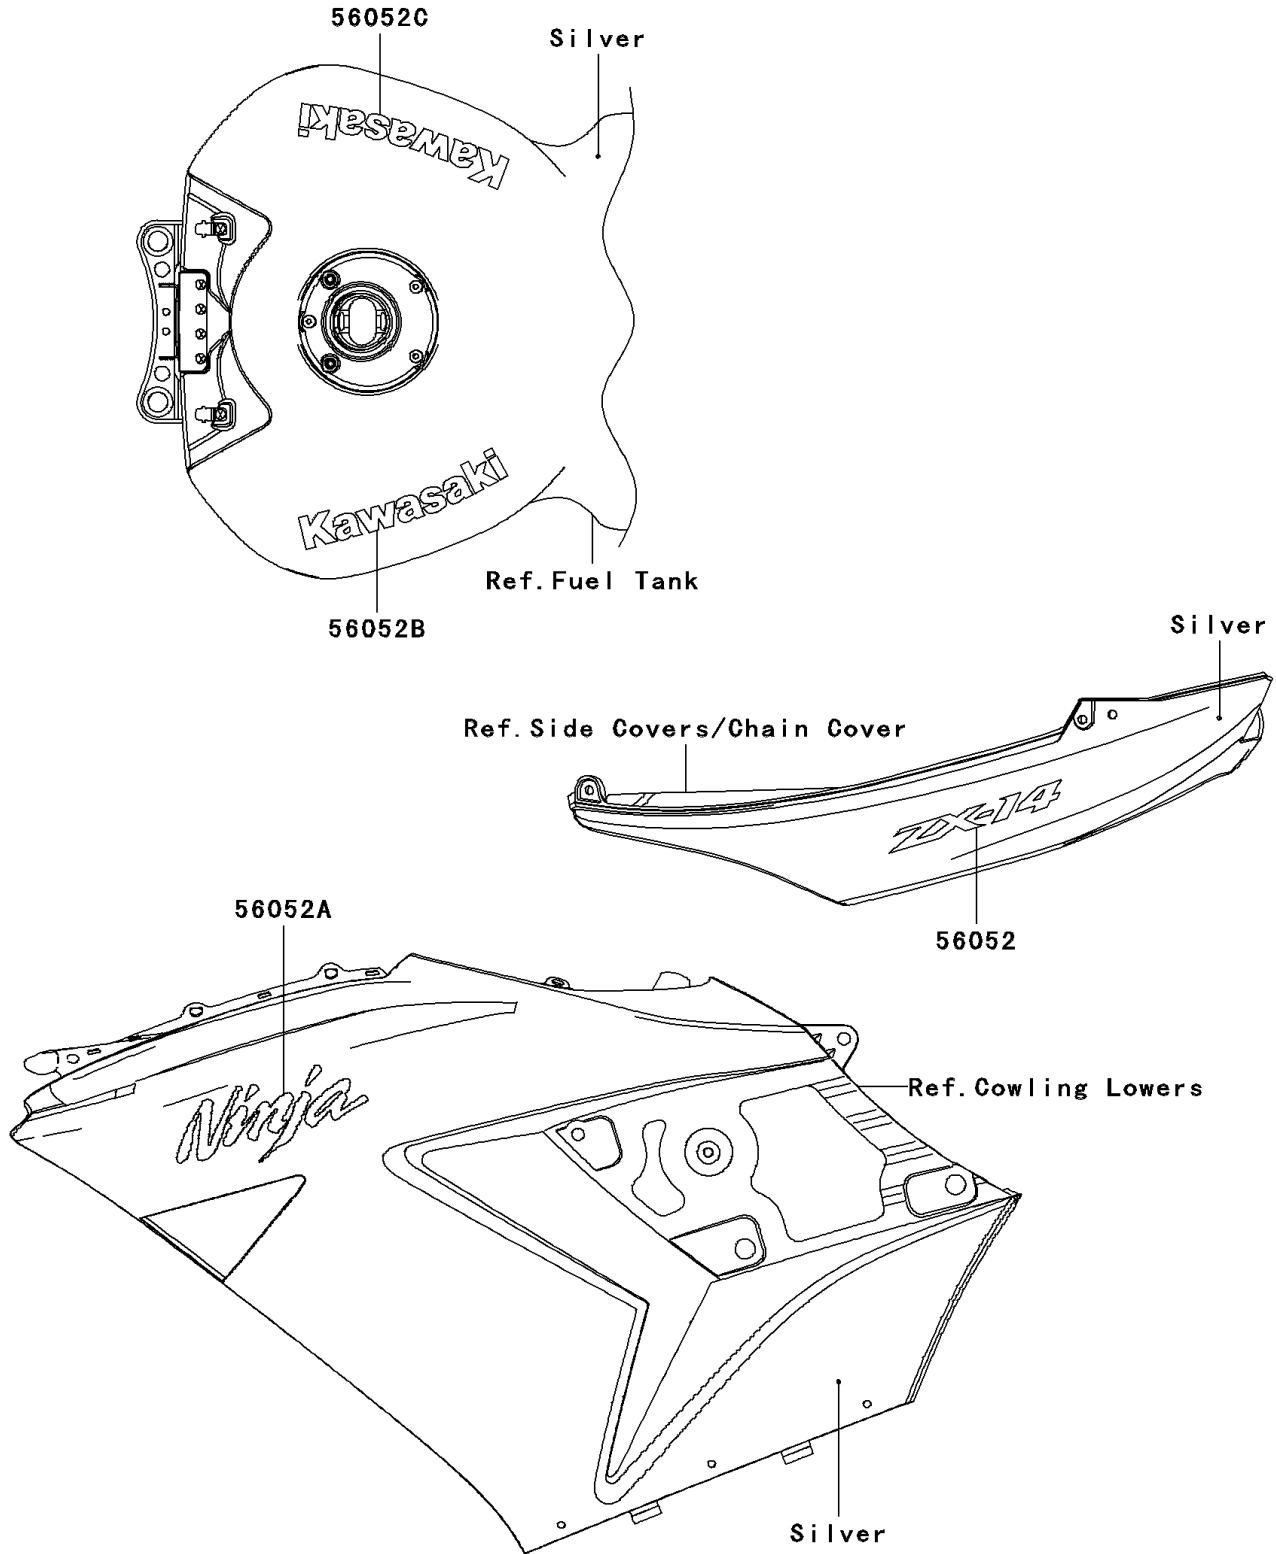

2008 Ninja® ZX™-14 PARTS DIAGRAM

Decals(Silver)(C8F)(CA,US)

F2861

2008 Ninja® ZX™ -14 PARTS LIST

Decals(Silver)(C8F)(CA,US)

ITEM NAME	PART NUMBER	QUANTITY
MARK,TAIL COVER,ZX-14 (Ref # 56052)	56052-0865	2
MARK,CNT COWLING,NINJA (Ref # 56052A)	56052-1927	2
MARK,FUEL TANK,LH,KAWASAKI (Ref # 56052B)	56052-1948	1
MARK,FUEL TANK,RH,KAWASAKI (Ref # 56052C)	56052-1949	1