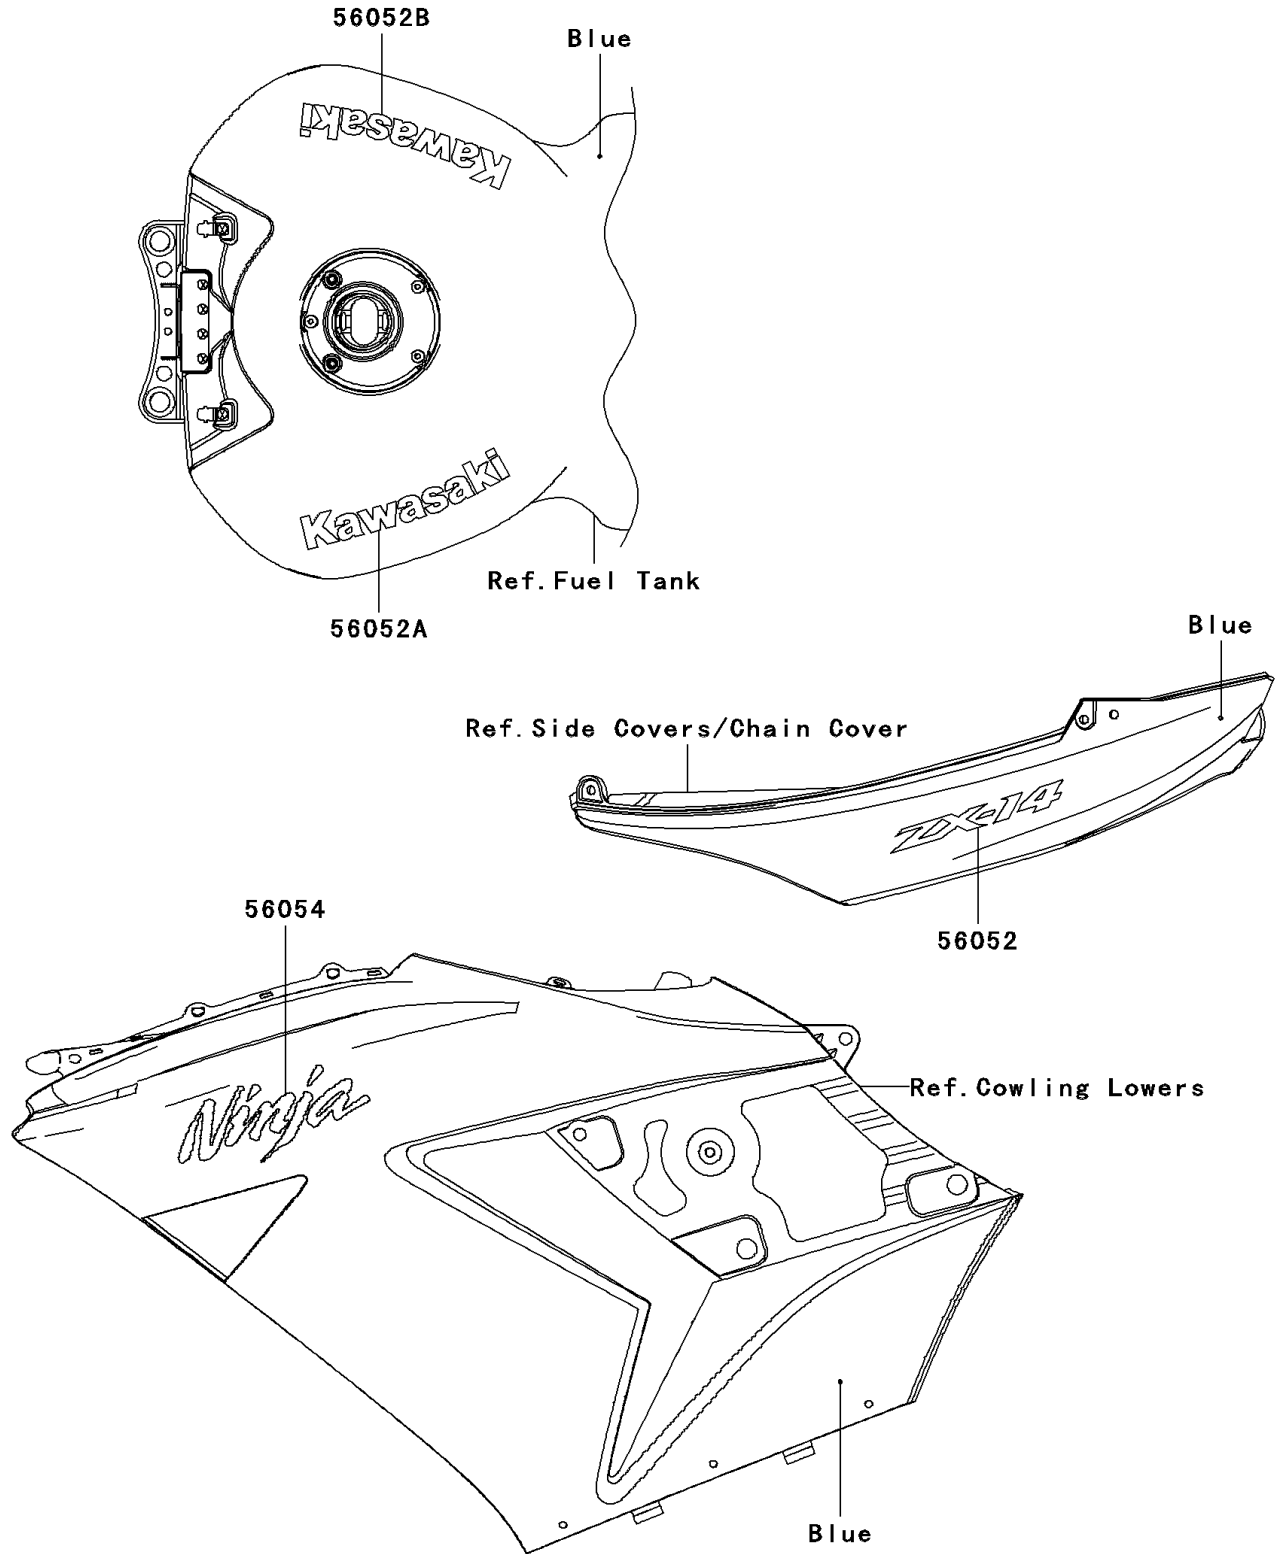

2008 Ninja® ZX™-14 PARTS DIAGRAM

Decals(Blue)(C8F)

F2861A

2008 Ninja® ZX™ -14 PARTS LIST

Decals(Blue)(C8F)

ITEM NAME	PART NUMBER	QUANTITY
MARK,TAIL COVER,ZX-14 (Ref # 56052)	56052-0865	2
MARK,FUEL TANK,LH,KAWASAKI (Ref # 56052A)	56052-1948	1
MARK,FUEL TANK,RH,KAWASAKI (Ref # 56052B)	56052-1949	1
MARK,CNT COWLING,NINJA (Ref # 56054)	56054-0149	2