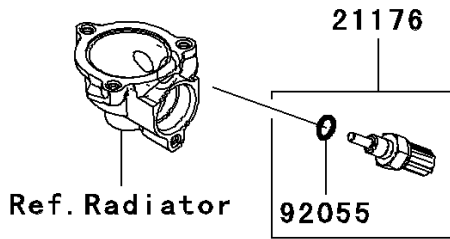

2010 Teryx 750 FI 4X4 (SGE) PARTS DIAGRAM

Fuel Injection

E1530

2010 Teryx 750 FI 4X4 (SGE) PARTS LIST

Fuel Injection

ITEM NAME	PART NUMBER	QUANTITY
BOLT-FLANGED-SMALL,6X20 (Ref # 132)	132BD0620	2
CONTROL UNIT-ELECTRONIC (Ref # 21175)	21175-0287	1
SENSOR,WATER TEMP (Ref # 21176)	21176-0009	1
SENSOR,AIR TEMPERATURE (Ref # 21176A)	21176-0048	1
SENSOR,VEHICLE-DOWN (Ref # 21176B)	21176-0066	1
RELAY-ASSY (Ref # 27002)	27002-1062	2
SCREW,TAPPING,5X16 (Ref # 92009)	92009-1984	1
RING-O,9.5X1.9 (Ref # 92055)	92055-0016	1