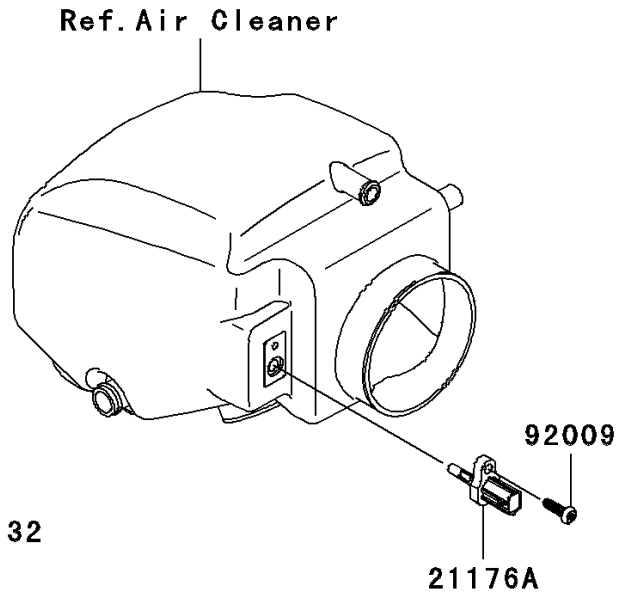

2010 Teryx 750 FI 4X4 (SGE) PARTS DIAGRAM

Fuel Injection

E1530

2010 Teryx 750 FI 4X4 (SGE) PARTS LIST

Fuel Injection

ITEM NAME	PART NUMBER	QUANTITY
BOLT-FLANGED-SMALL,6X20 (Ref # 132)	132BD0620	2
CONTROL UNIT-ELECTRONIC (Ref # 21175)	21175-0287	1
SENSOR,WATER TEMP (Ref # 21176)	21176-0009	1
SENSOR,AIR TEMPERATURE (Ref # 21176A)	21176-0048	1
SENSOR,VEHICLE-DOWN (Ref # 21176B)	21176-0066	1
RELAY-ASSY (Ref # 27002)	27002-1062	2
SCREW,TAPPING,5X16 (Ref # 92009)	92009-1984	1
RING-O,9.5X1.9 (Ref # 92055)	92055-0016	1