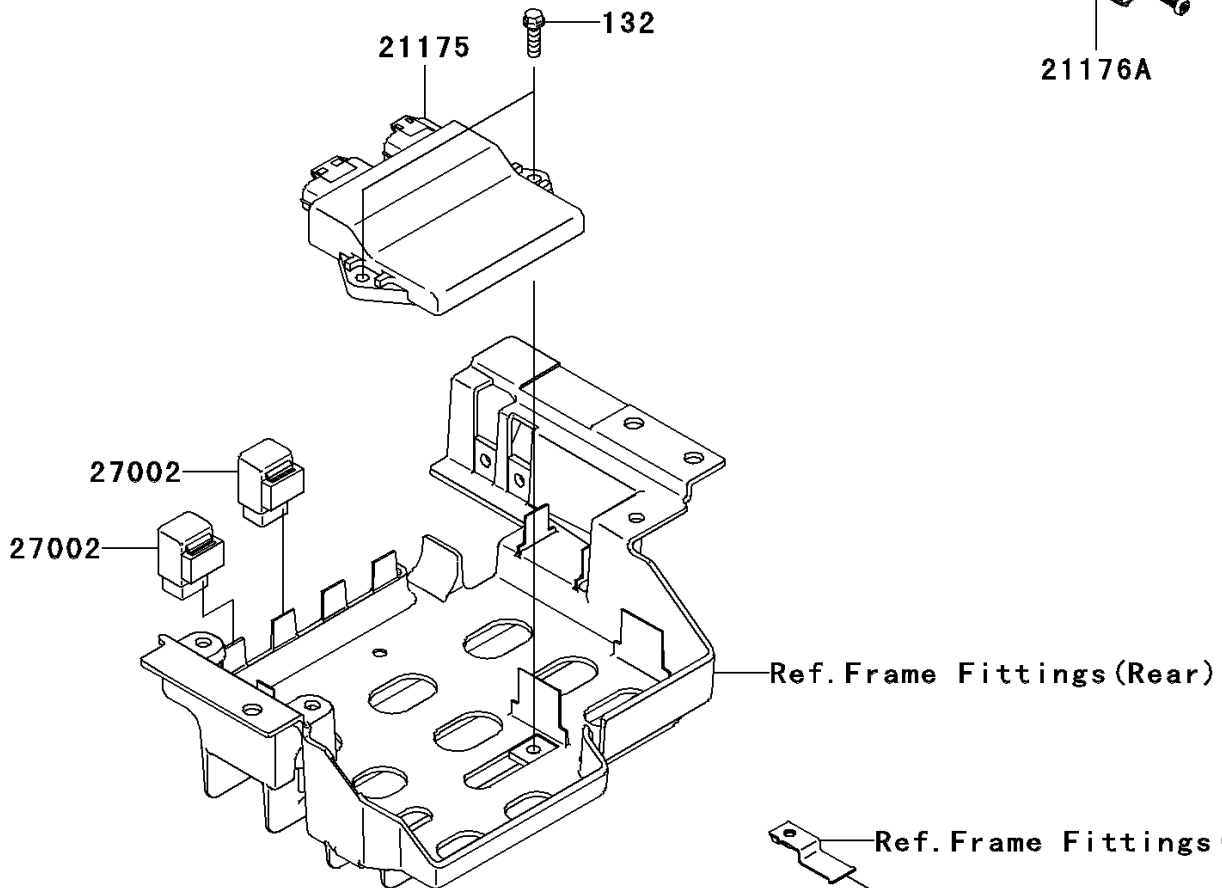

2010 Teryx 750 FI 4X4 (SGE) PARTS DIAGRAM

Fuel Injection

E1530

2010 Teryx 750 FI 4X4 (SGE) PARTS LIST

Fuel Injection

ITEM NAME	PART NUMBER	QUANTITY
BOLT-FLANGED-SMALL,6X20 (Ref # 132)	132BD0620	2
CONTROL UNIT-ELECTRONIC (Ref # 21175)	21175-0287	1
SENSOR,WATER TEMP (Ref # 21176)	21176-0009	1
SENSOR,AIR TEMPERATURE (Ref # 21176A)	21176-0048	1
SENSOR,VEHICLE-DOWN (Ref # 21176B)	21176-0066	1
RELAY-ASSY (Ref # 27002)	27002-1062	2
SCREW,TAPPING,5X16 (Ref # 92009)	92009-1984	1
RING-O,9.5X1.9 (Ref # 92055)	92055-0016	1