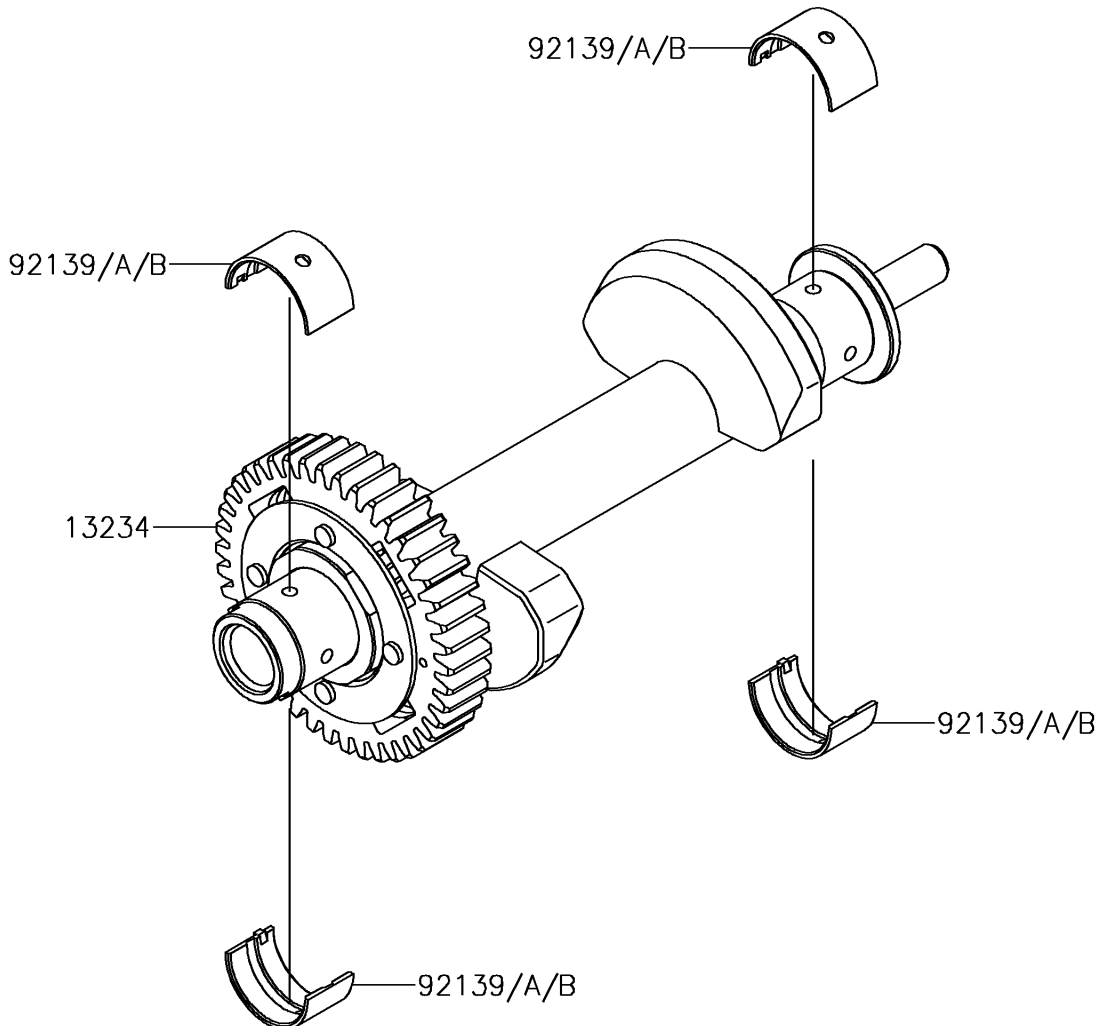

# 2017 Ninja 650 ABS KRT Edition PARTS DIAGRAM

Balancer

E1323

## 2017 Ninja 650 ABS KRT Edition PARTS LIST

### Balancer

ITEM NAME	PART NUMBER	QUANTITY
SHAFT-COMP,BALANCER (Ref # 13234)	13234-0043	1
BUSHING,BALANCER,BLUE (Ref # 92139)	92139-0117	4
BUSHING,BALANCER,BLACK (Ref # 92139A)	92139-0118	AR
BUSHING,BALANCER,BROWN (Ref # 92139B)	92139-0119	AR