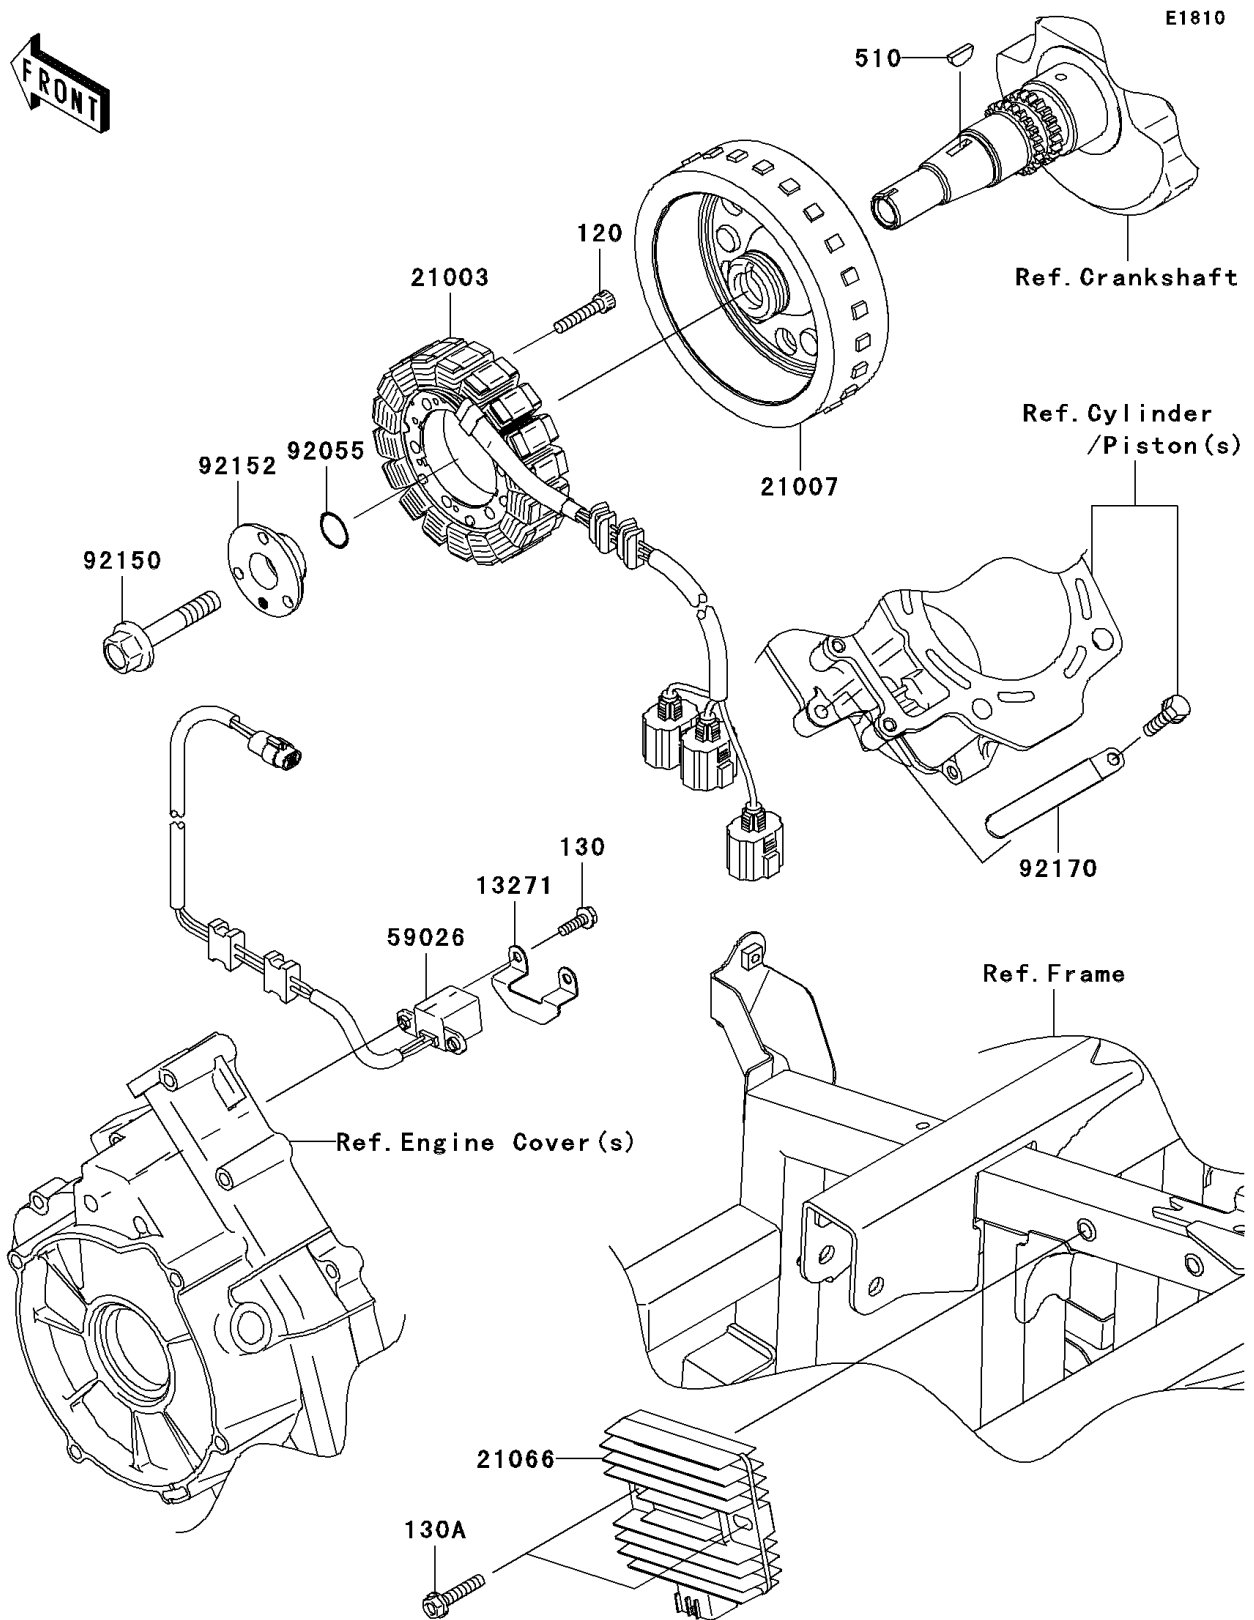

2010 Teryx 750 FI 4X4 (SGE) PARTS DIAGRAM

Generator

2010 Teryx 750 FI 4X4 (SGE) PARTS LIST

Generator

ITEM NAME	PART NUMBER	QUANTITY
BOLT-SOCKET,6X30 (Ref # 120)	120CB0630	3
BOLT-FLANGED,5X16 (Ref # 130)	130BA0516	2
BOLT-FLANGED,6X30 (Ref # 130A)	130BB0630	2
KEY-WOODRUFF (Ref # 510)	510A4200	1
PLATE (Ref # 13271)	13271-1369	1
STATOR (Ref # 21003)	21003-0099	1
ROTOR (Ref # 21007)	21007-0151	1
REGULATOR-VOLTAGE (Ref # 21066)	21066-0030	1
COIL-PULSING (Ref # 59026)	59026-1159	1
RING-O,19.8X2.2 (Ref # 92055)	92055-1215	1
BOLT,12X65 (Ref # 92150)	92150-1987	1
COLLAR,20X51X17 (Ref # 92152)	92152-1467	1
CLAMP (Ref # 92170)	92170-1925	1