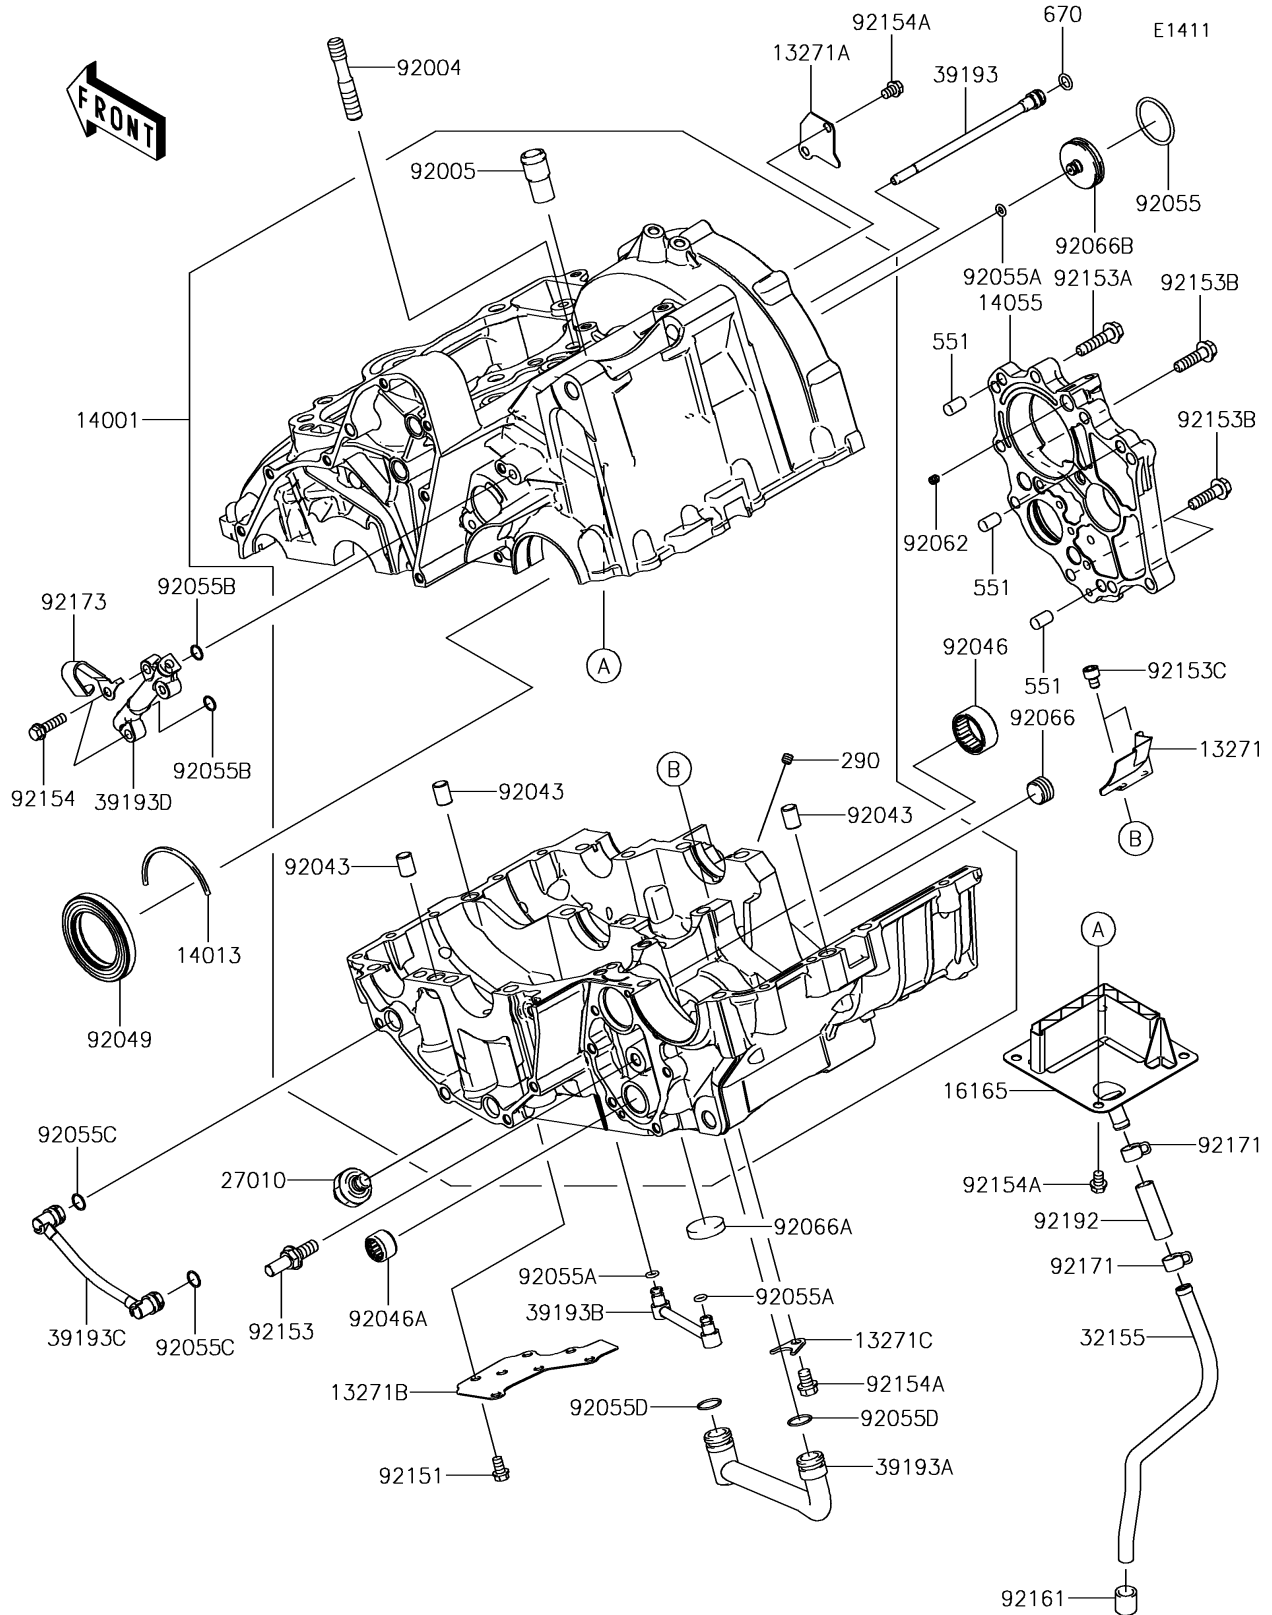

2018 NINJA® 650 ABS KRT EDITION PARTS DIAGRAM

Crankcase

2018 NINJA® 650 ABS KRT EDITION PARTS LIST

Crankcase

ITEM NAME	PART NUMBER	QUANTITY
PLATE,OIL SHIELDING (Ref # 13271)	13271-0575	1
PLATE (Ref # 13271A)	13271-0577	1
PLATE (Ref # 13271B)	13271-0584	1
PLATE,OIL PIPE (Ref # 13271C)	13271-1187	1
SET-CRANKCASE (Ref # 14001)	14001-0662	1
RING-POSITION,T=1.98 (Ref # 14013)	14013-1004	1
CASE-GEAR,TRANSMISSION (Ref # 14055)	14055-0051	1
SEPARATOR,BREATHER (Ref # 16165)	16165-0056	1
SWITCH,OIL PRESSURE (Ref # 27010)	27010-1313	1
PIPE,BREATHER (Ref # 32155)	32155-0891	1
PIPE-OIL (Ref # 39193)	39193-0564	1
PIPE-OIL (Ref # 39193A)	39193-0565	1
PIPE-OIL (Ref # 39193B)	39193-0566	1
PIPE-OIL (Ref # 39193C)	39193-0567	1
PIPE-OIL (Ref # 39193D)	39193-0569	1
STUD,10X34.5 (Ref # 92004)	92004-0024	1
FITTING,BREATHER (Ref # 92005)	92005-0713	1
PIN,DOWEL,10X14 (Ref # 92043)	92043-1037	3
BEARING-NEEDLE,24BTM3013 (Ref # 92046)	92046-0017	1
BEARING-NEEDLE,HK1312 (Ref # 92046A)	92046-1148	1
SEAL-OIL,HTC40628 (Ref # 92049)	92049-1501	1
RING-O,29.7X2.4 (Ref # 92055)	92055-0006	1
RING-O,4.8MM (Ref # 92055A)	92055-0845	3
RING-O,8.8MM (Ref # 92055B)	92055-0846	2
RING-O,9.8MM (Ref # 92055C)	92055-0847	2
RING-O,13.8MM (Ref # 92055D)	92055-0848	2
NOZZLE,5X6,SILVER (Ref # 92062)	92062-1086	1
PLUG,PT3/8X10 (Ref # 92066)	92066-0003	1
PLUG,25X5 (Ref # 92066A)	92066-0061	1