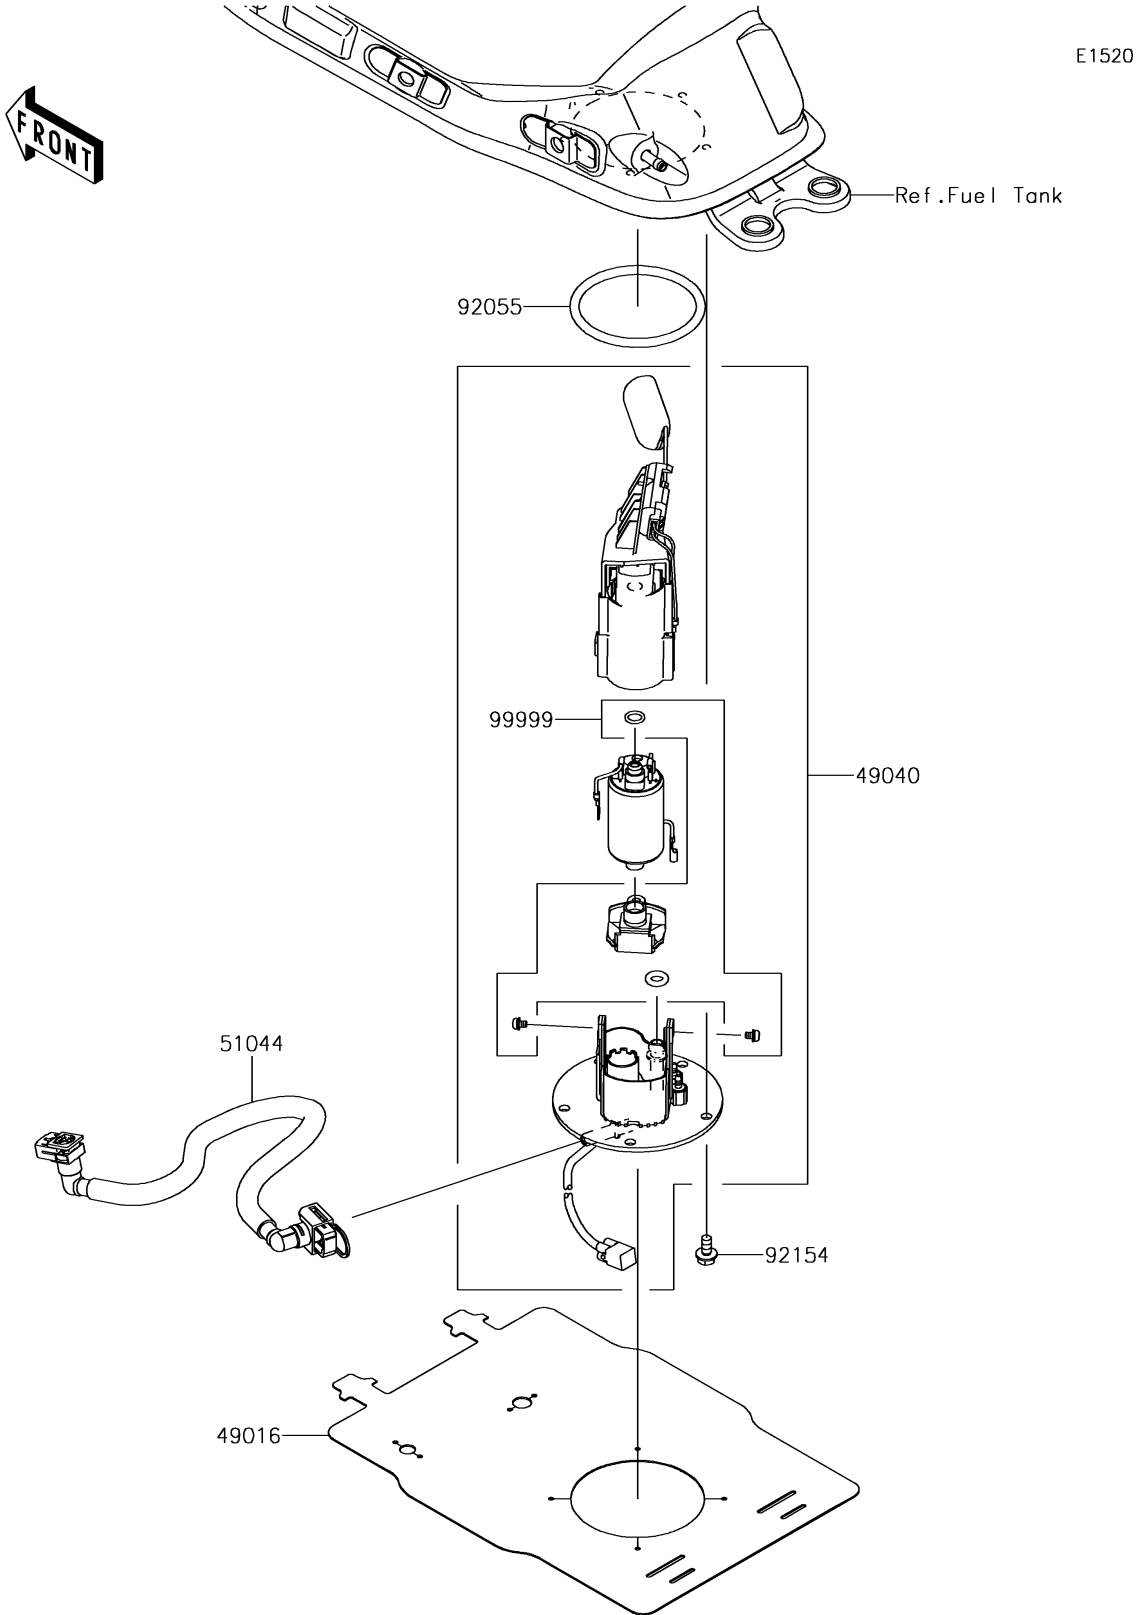

2017 Ninja 650 ABS PARTS DIAGRAM

Fuel Pump

2017 Ninja 650 ABS PARTS LIST

Fuel Pump

ITEM NAME	PART NUMBER	QUANTITY
COVER-SEAL (Ref # 49016)	49016-0641	1
PUMP-FUEL (Ref # 49040)	49040-0754	1
TUBE-ASSY,FUEL (Ref # 51044)	51044-0847	1
RING-O,74.6X5.7 (Ref # 92055)	92055-0728	1
BOLT,FLANGED,6X12 (Ref # 92154)	92154-2335	5
KIT,FUEL FILTER (Ref # 99999)	99999-0525	1