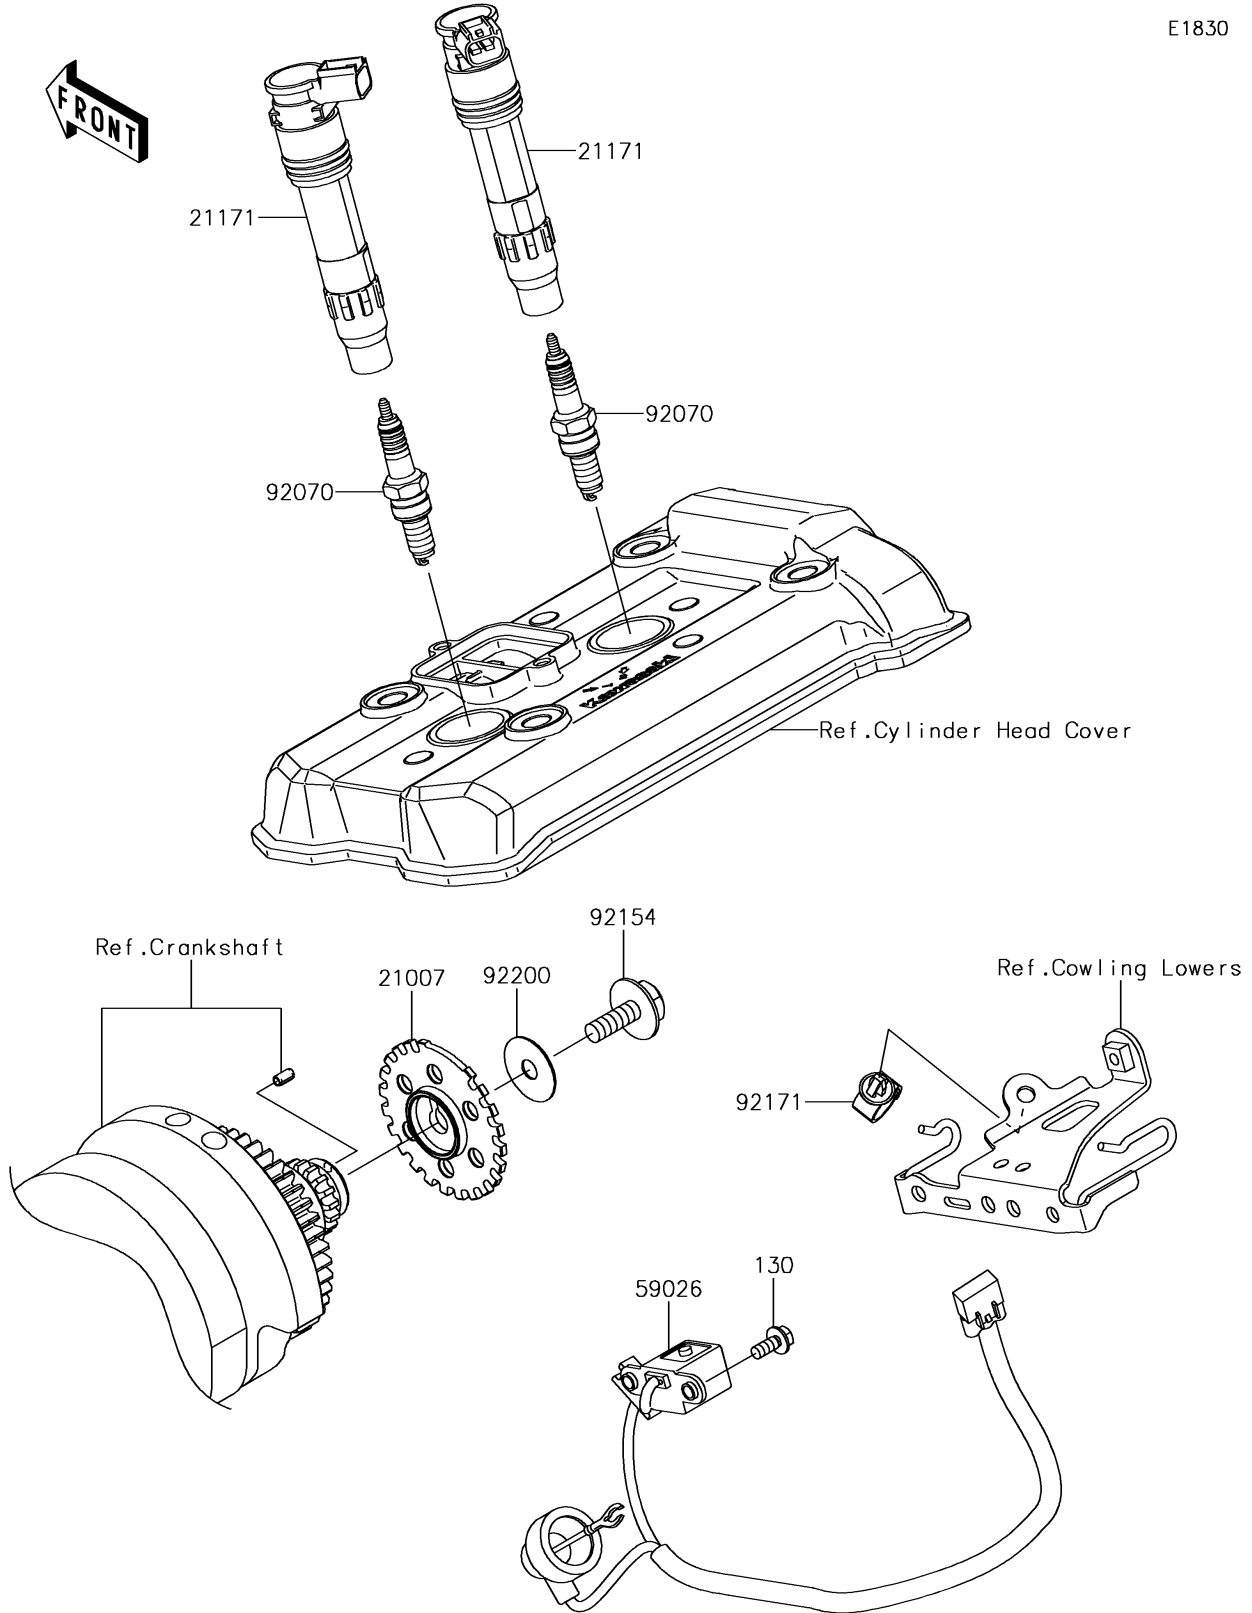

# 2017 Ninja 650 ABS PARTS DIAGRAM

## Ignition System

E1830

## 2017 Ninja 650 ABS PARTS LIST

### Ignition System

ITEM NAME	PART NUMBER	QUANTITY
BOLT-FLANGED,5X12 (Ref # 130)	130BA0512	2
ROTOR,PULSING (Ref # 21007)	21007-0053	1
COIL-ASSY-IGNITION (Ref # 21171)	21171-0033	2
COIL-PULSING (Ref # 59026)	59026-0045	1
PLUG-SPARK,CR9EIA(NGK) (Ref # 92070)	92070-0014	2
BOLT,FLANGED,8X23 (Ref # 92154)	92154-0187	1
CLAMP,13MM DIA. (Ref # 92171)	92171-1415	1
WASHER,8.5X28X0.8 (Ref # 92200)	92200-0274	1