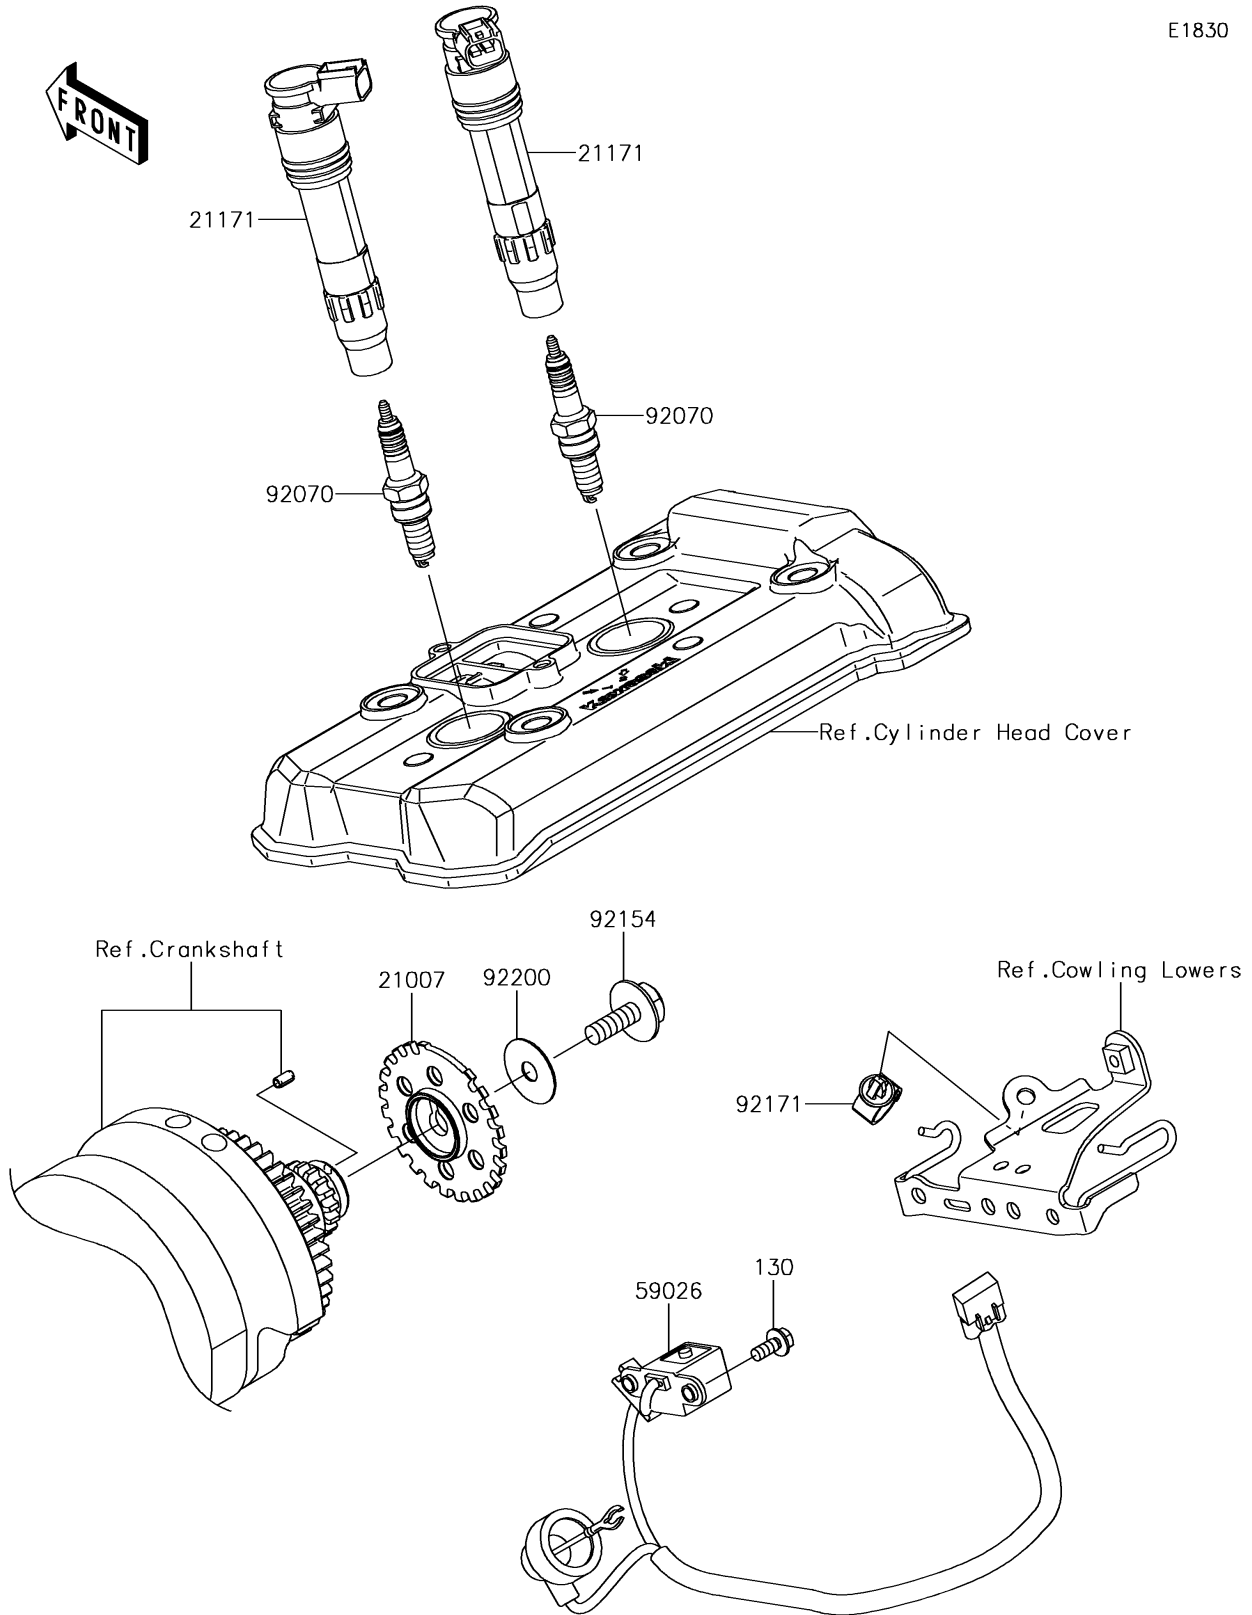

2017 Ninja 650 ABS KRT Edition PARTS DIAGRAM

Ignition System

E1830

2017 Ninja 650 ABS KRT Edition PARTS LIST

Ignition System

ITEM NAME	PART NUMBER	QUANTITY
BOLT-FLANGED,5X12 (Ref # 130)	130BA0512	2
ROTOR,PULSING (Ref # 21007)	21007-0053	1
COIL-ASSY-IGNITION (Ref # 21171)	21171-0033	2
COIL-PULSING (Ref # 59026)	59026-0045	1
PLUG-SPARK,CR9EIA(NGK) (Ref # 92070)	92070-0014	2
BOLT,FLANGED,8X23 (Ref # 92154)	92154-0187	1
CLAMP,13MM DIA. (Ref # 92171)	92171-1415	1
WASHER,8.5X28X0.8 (Ref # 92200)	92200-0274	1