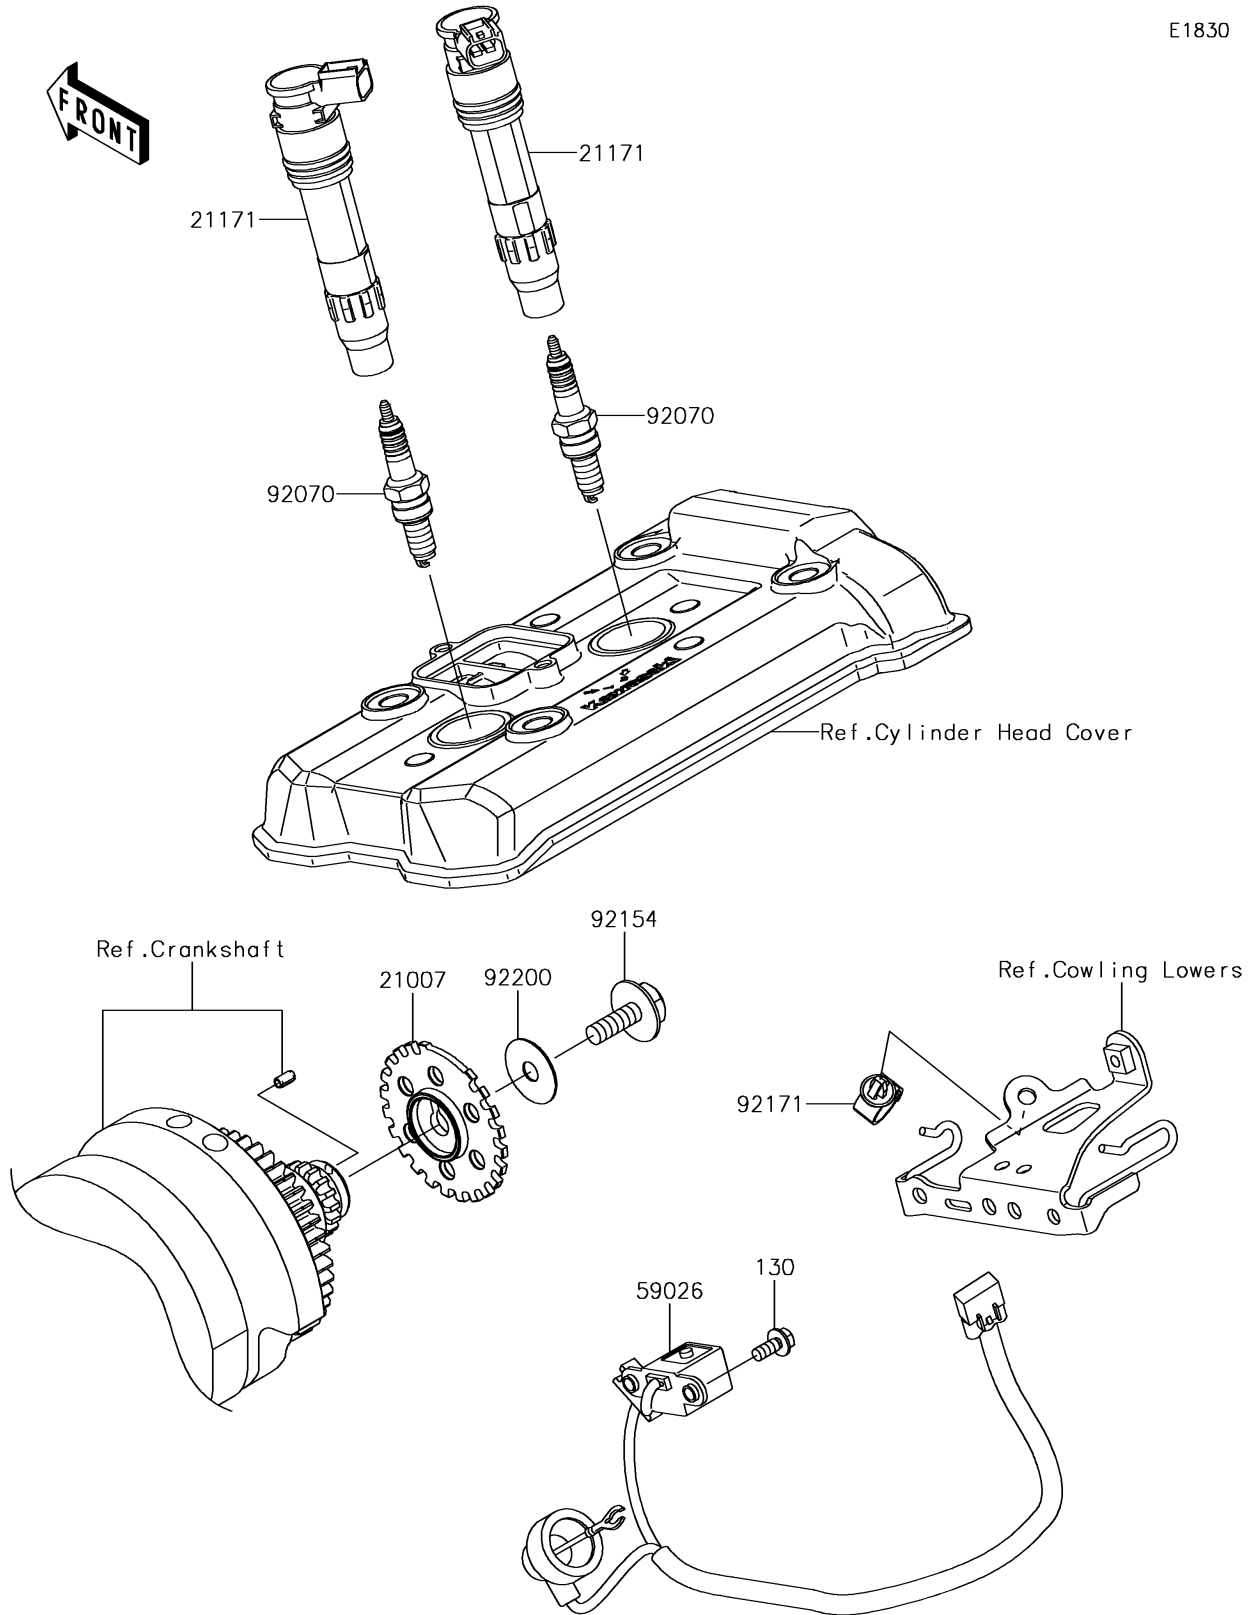

2018 NINJA® 650 ABS KRT EDITION PARTS DIAGRAM

Ignition System

E1830

2018 NINJA® 650 ABS KRT EDITION PARTS LIST

Ignition System

ITEM NAME	PART NUMBER	QUANTITY
BOLT-FLANGED,5X12 (Ref # 130)	130BA0512	2
ROTOR,PULSING (Ref # 21007)	21007-0053	1
COIL-ASSY-IGNITION (Ref # 21171)	21171-0033	2
COIL-PULSING (Ref # 59026)	59026-0045	1
PLUG-SPARK,CR9EIA(NGK) (Ref # 92070)	92070-0014	2
BOLT,FLANGED,8X23 (Ref # 92154)	92154-0187	1
CLAMP,13MM DIA. (Ref # 92171)	92171-1415	1
WASHER,8.5X28X0.8 (Ref # 92200)	92200-0274	1