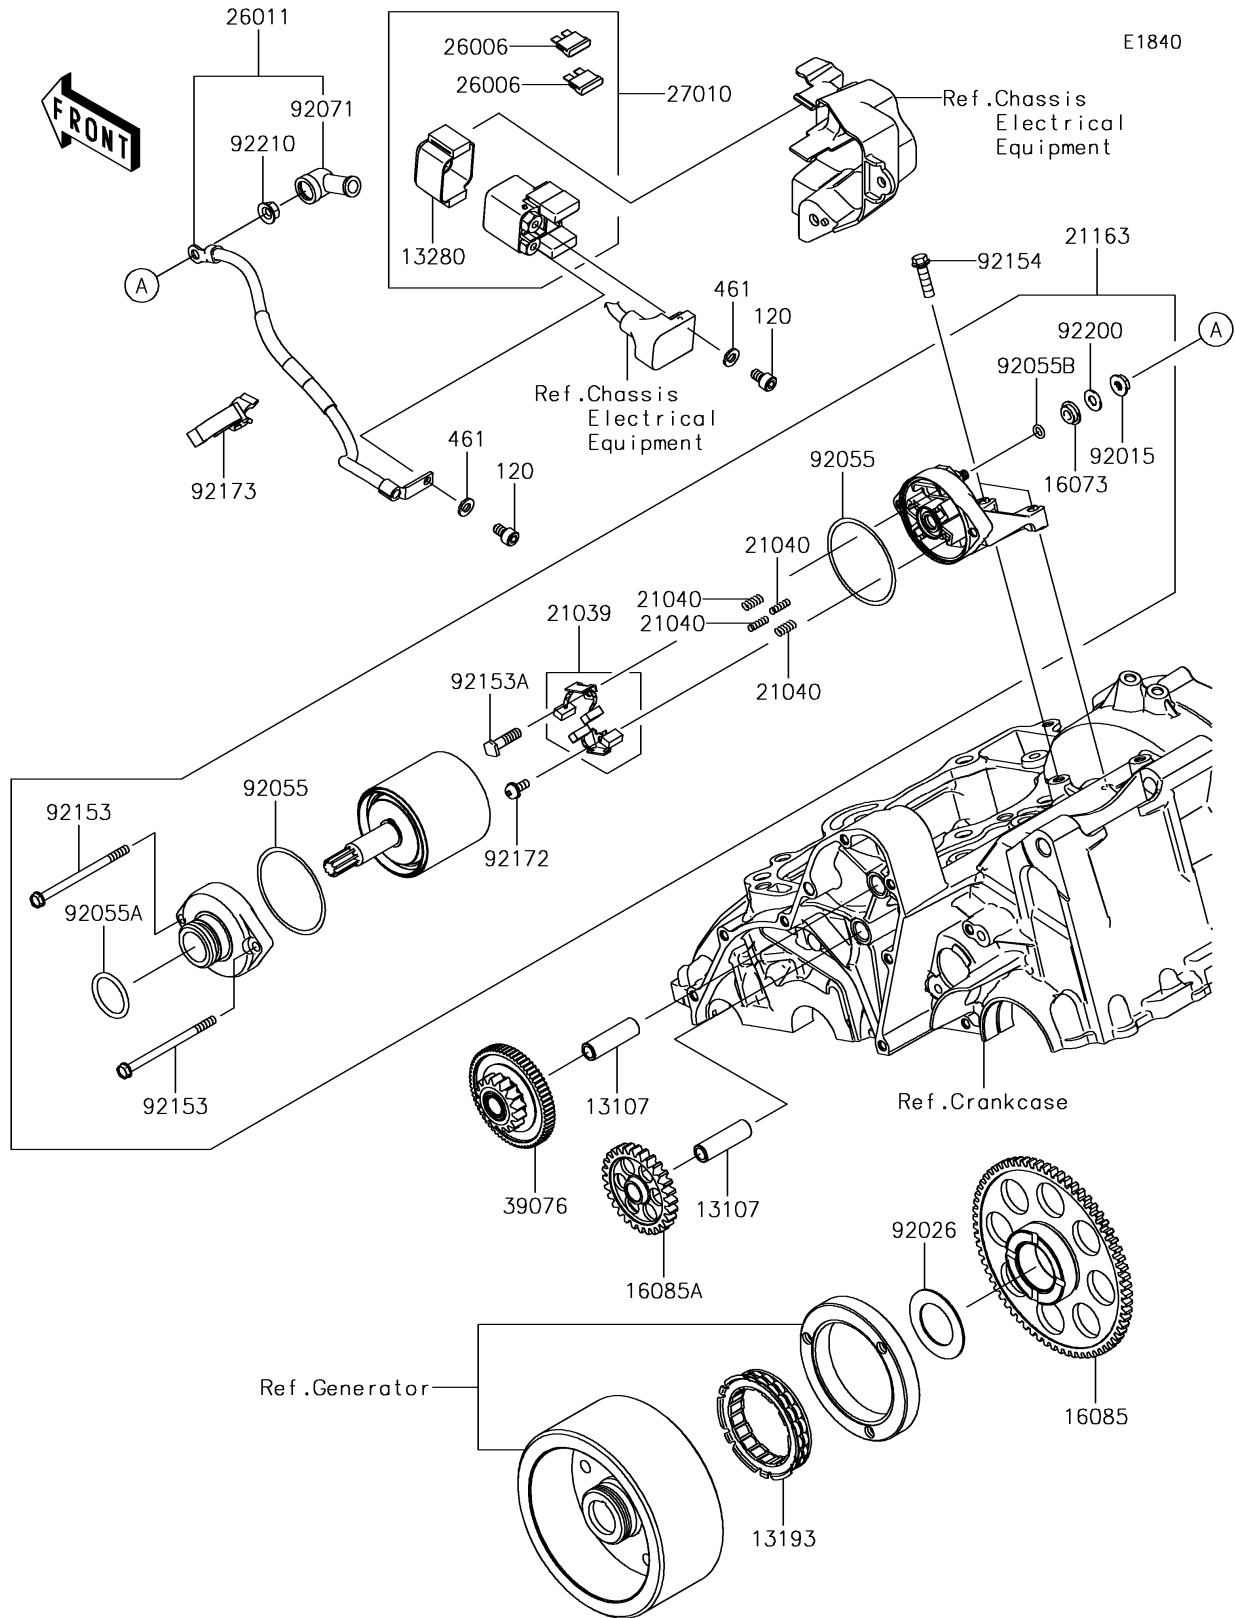

2018 NINJA® 650 ABS PARTS DIAGRAM

Starter Motor

2018 NINJA® 650 ABS PARTS LIST

Starter Motor

ITEM NAME	PART NUMBER	QUANTITY
BOLT-SOCKET,6X10 (Ref # 120)	120CB0610	2
SHAFT,IDLE GEAR (Ref # 13107)	13107-1106	2
CLUTCH-ASSY-ONEWAY (Ref # 13193)	13193-0006	1
HOLDER (Ref # 13280)	13280-0710	1
INSULATOR (Ref # 16073)	16073-0053	1
GEAR,67T (Ref # 16085)	16085-0076	1
GEAR,IDLE,28T (Ref # 16085A)	16085-0664	1
BRUSH,CARBON (Ref # 21039)	21039-0004	1
SPRING-BRUSH (Ref # 21040)	21040-0003	4
STARTER-ELECTRIC (Ref # 21163)	21163-0746	1
FUSE,BLADE,30A,GREEN (Ref # 26006)	26006-1006	2
WIRE-LEAD (Ref # 26011)	26011-0939	1
SWITCH,MAGNETIC (Ref # 27010)	27010-0709	1
LIMITER,16T&66T (Ref # 39076)	39076-0034	1
WASHER-SPRING,6MM (Ref # 461)	461DB0600	2
NUT,STARTER MOTOR (Ref # 92015)	92015-1476	1
SPACER,29.1X47.5X1.2 (Ref # 92026)	92026-087	1
RING-O (Ref # 92055)	92055-0136	2
RING-O (Ref # 92055A)	92055-1276	1
RING-O,4.5X2.0 (Ref # 92055B)	92055-1370	1
GROMMET (Ref # 92071)	92071-0024	1
BOLT (Ref # 92153)	92153-1850	2
BOLT (Ref # 92153A)	92153-1866	1
BOLT,FLANGED,6X22 (Ref # 92154)	92154-0504	2
SCREW (Ref # 92172)	92172-0334	1
CLAMP (Ref # 92173)	92173-1691	1
WASHER (Ref # 92200)	92200-0386	1
NUT,6MM (Ref # 92210)	92210-0188	1