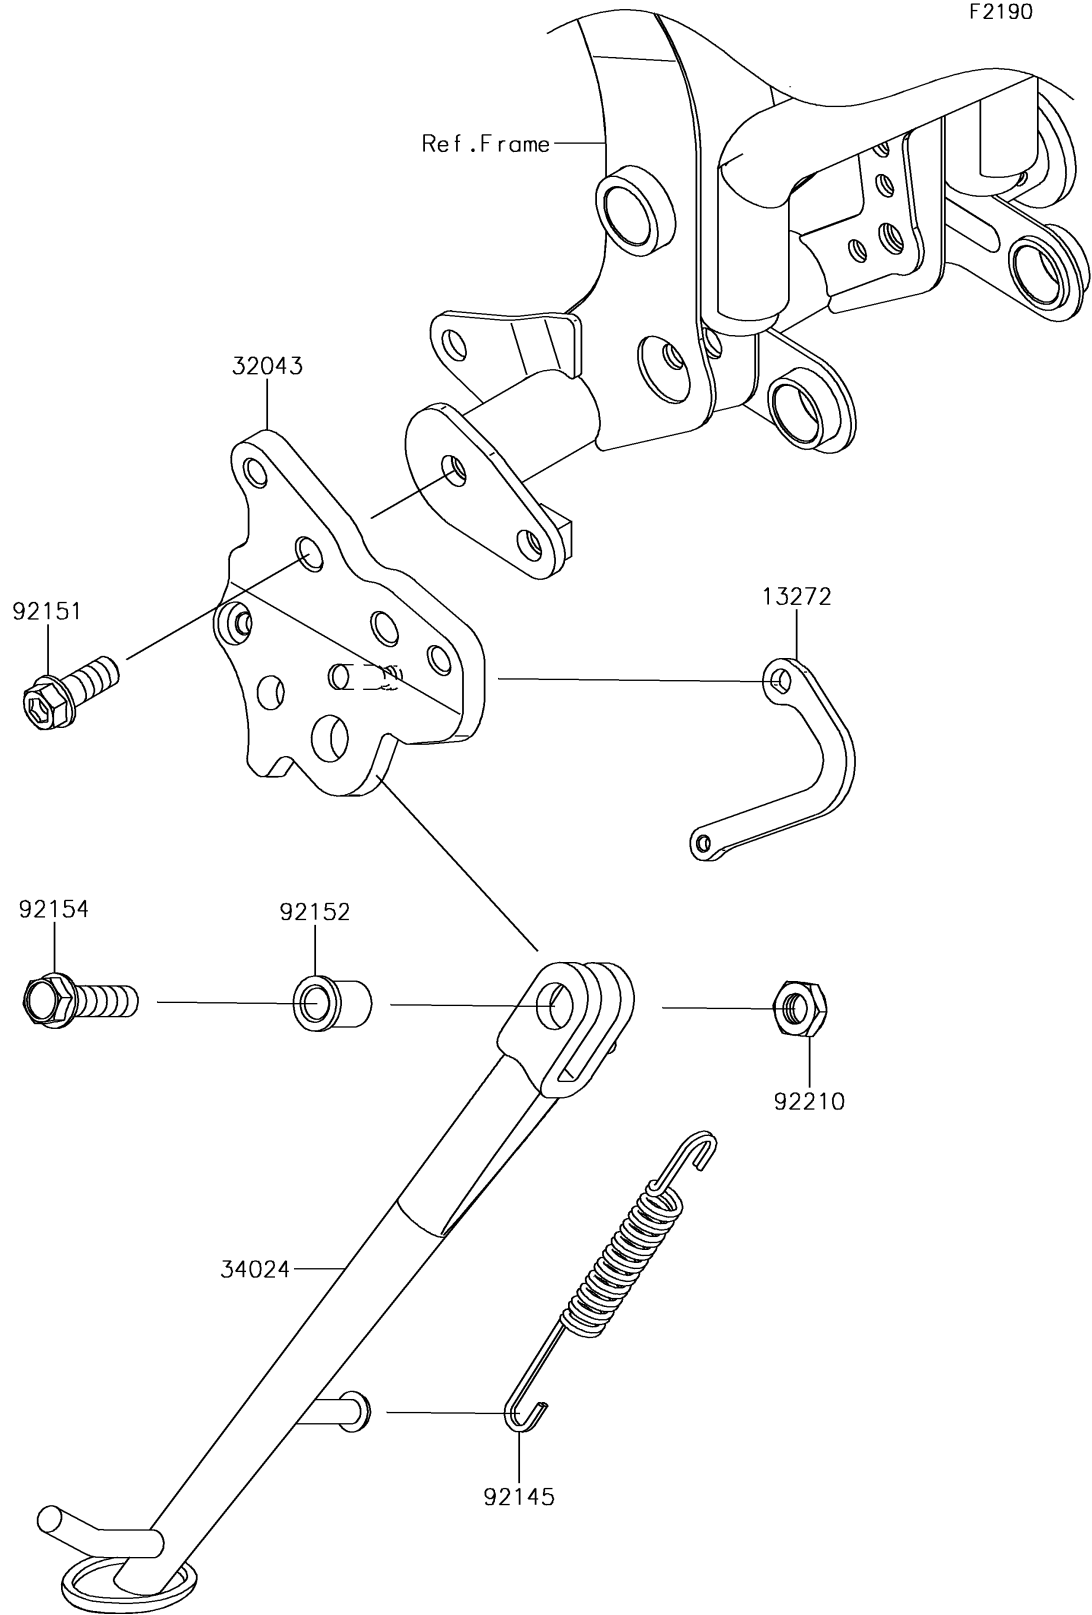

# 2017 Ninja 650 ABS PARTS DIAGRAM

Stand(s)

## 2017 Ninja 650 ABS PARTS LIST

Stand(s)

ITEM NAME	PART NUMBER	QUANTITY
PLATE,SPRING (Ref # 13272)	13272-2166	1
BRACKET-STAND (Ref # 32043)	32043-0620	1
STAND-SIDE (Ref # 34024)	34024-0140	1
SPRING,SIDE STAND (Ref # 92145)	92145-1735	1
BOLT,FLANGED,10X25 (Ref # 92151)	92151-1802	2
COLLAR,10.2X18X20.1 (Ref # 92152)	92152-2299	1
BOLT,FLANGED,10X37 (Ref # 92154)	92154-1352	1
NUT,LOCK,10MM (Ref # 92210)	92210-0784	1