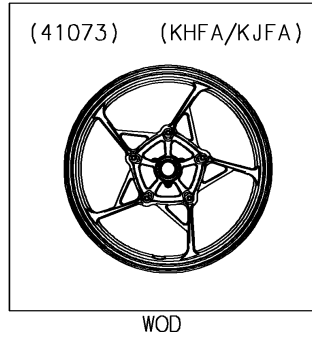

# 2018 NINJA® 650 ABS KRT EDITION PARTS DIAGRAM

Front Wheel

Ref. Tires 

### Front Wheel

ITEM NAME	PART NUMBER	QUANTITY
AXLE,FR,20X209 (Ref # 41068)	41068-0616	1
WHEEL-ASSY,FR,G.BLACK (Ref # 41073)	41073-0702-QT	1
BEARING-BALL,20X42X12 (Ref # 92045)	92045-0820	2
SEAL-OIL,BJN30427 (Ref # 92049)	92049-0130	2
COLLAR,20X30X15.5 (Ref # 92152)	92152-0946	2
COLLAR,20.2X27.2X115 (Ref # 92152A)	92152-2227	1