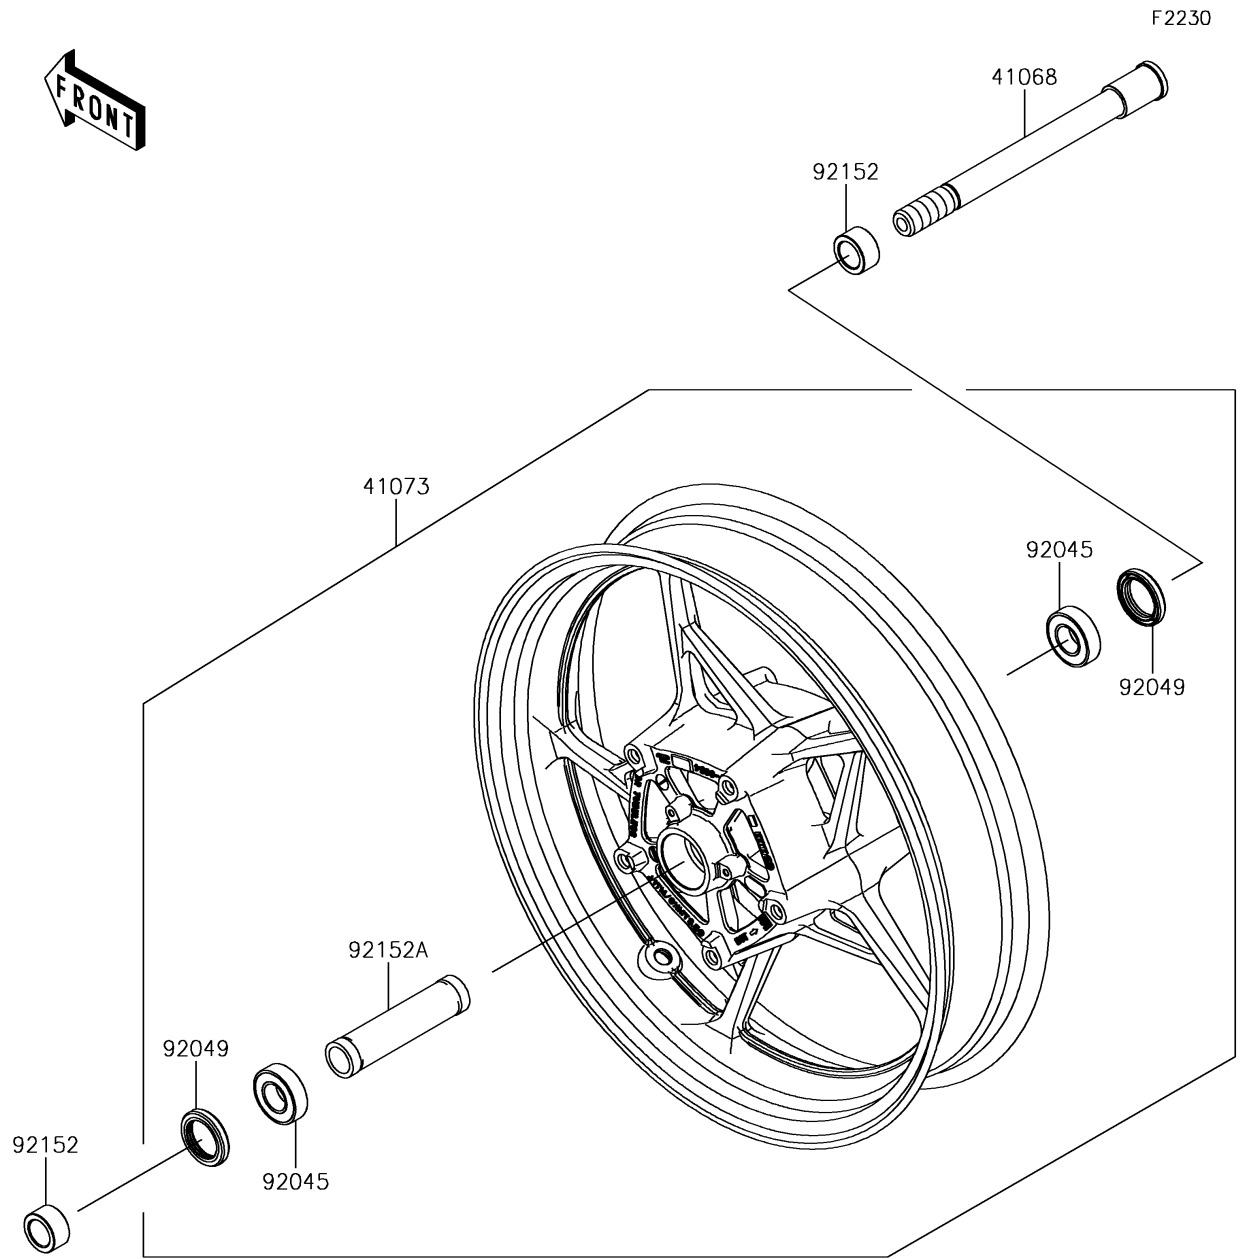

# 2018 NINJA® 650 ABS KRT EDITION PARTS DIAGRAM

Front Wheel

Ref. Tires 

## 2018 NINJA® 650 ABS KRT EDITION PARTS LIST

### Front Wheel

ITEM NAME	PART NUMBER	QUANTITY
AXLE,FR,20X209 (Ref # 41068)	41068-0616	1
WHEEL-ASSY,FR,G.BLACK (Ref # 41073)	41073-0702-QT	1
BEARING-BALL,20X42X12 (Ref # 92045)	92045-0820	2
SEAL-OIL,BJN30427 (Ref # 92049)	92049-0130	2
COLLAR,20X30X15.5 (Ref # 92152)	92152-0946	2
COLLAR,20.2X27.2X115 (Ref # 92152A)	92152-2227	1