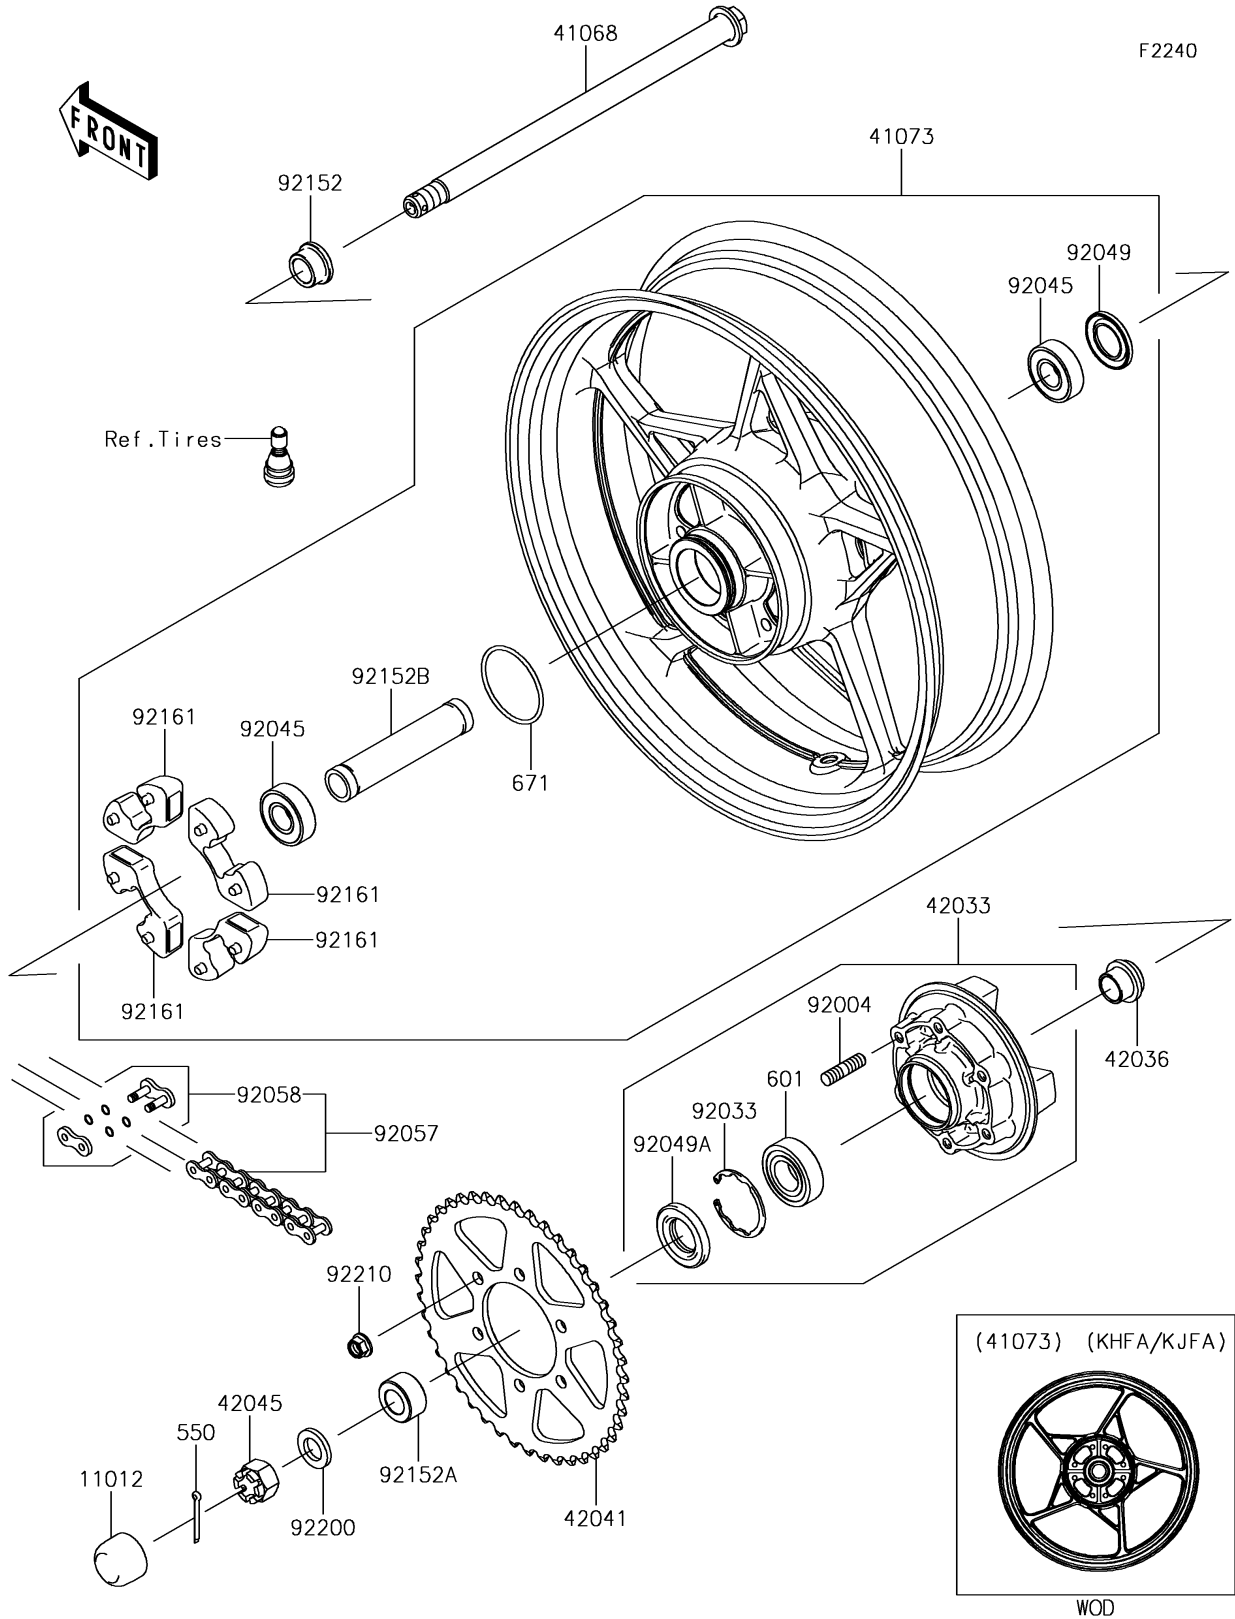

2018 NINJA® 650 ABS PARTS DIAGRAM

Rear Wheel/Chain

2018 NINJA® 650 ABS PARTS LIST

Rear Wheel/Chain

ITEM NAME	PART NUMBER	QUANTITY
CAP,AXLE NUT (Ref # 11012)	11012-1590	1
AXLE,RR,20X339.9 (Ref # 41068)	41068-0617	1
WHEEL-ASSY,RR,G.BLACK (Ref # 41073)	41073-0704-QT	1
COUPLING-ASSY,RR HUB (Ref # 42033)	42033-0570	1
SLEEVE,RR HUB,L=23 (Ref # 42036)	42036-1251	1
SPROCKET-HUB,46T (Ref # 42041)	42041-0087	1
NUT,CASTLE,18MM (Ref # 42045)	42045-018	1
PIN-COTTER,4.0X35 (Ref # 550)	550AA4035	1
BEARING-BALL (Ref # 601)	601B6205UU	1
O RING,60MM (Ref # 671)	671B2560	1
STUD,10X19 (Ref # 92004)	92004-0048	6
RING-SNAP,52MM (Ref # 92033)	92033-1043	1
BEARING-BALL,20X47X14 (Ref # 92045)	92045-0821	2
SEAL-OIL,28 47 5 (Ref # 92049)	92049-0140	1
SEAL-OIL (Ref # 92049A)	92049-1287	1
CHAIN,DRIVE,DID520VEX114L (Ref # 92057)	92057-0695	1
JOINT-CHAIN (Ref # 92058)	92058-0044	1
COLLAR,RR AXLE,RH,L=17 (Ref # 92152)	92152-0302	1
COLLAR,20X35X18 (Ref # 92152A)	92152-0751	1
COLLAR,20.2X27.2X133 (Ref # 92152B)	92152-2228	1
DAMPER,SHOCK,RR HUB (Ref # 92161)	92161-0303	4
WASHER,19X32X4 (Ref # 92200)	92200-1865	1
NUT,LOCK,FLANGED,10MM (Ref # 92210)	92210-0276	6