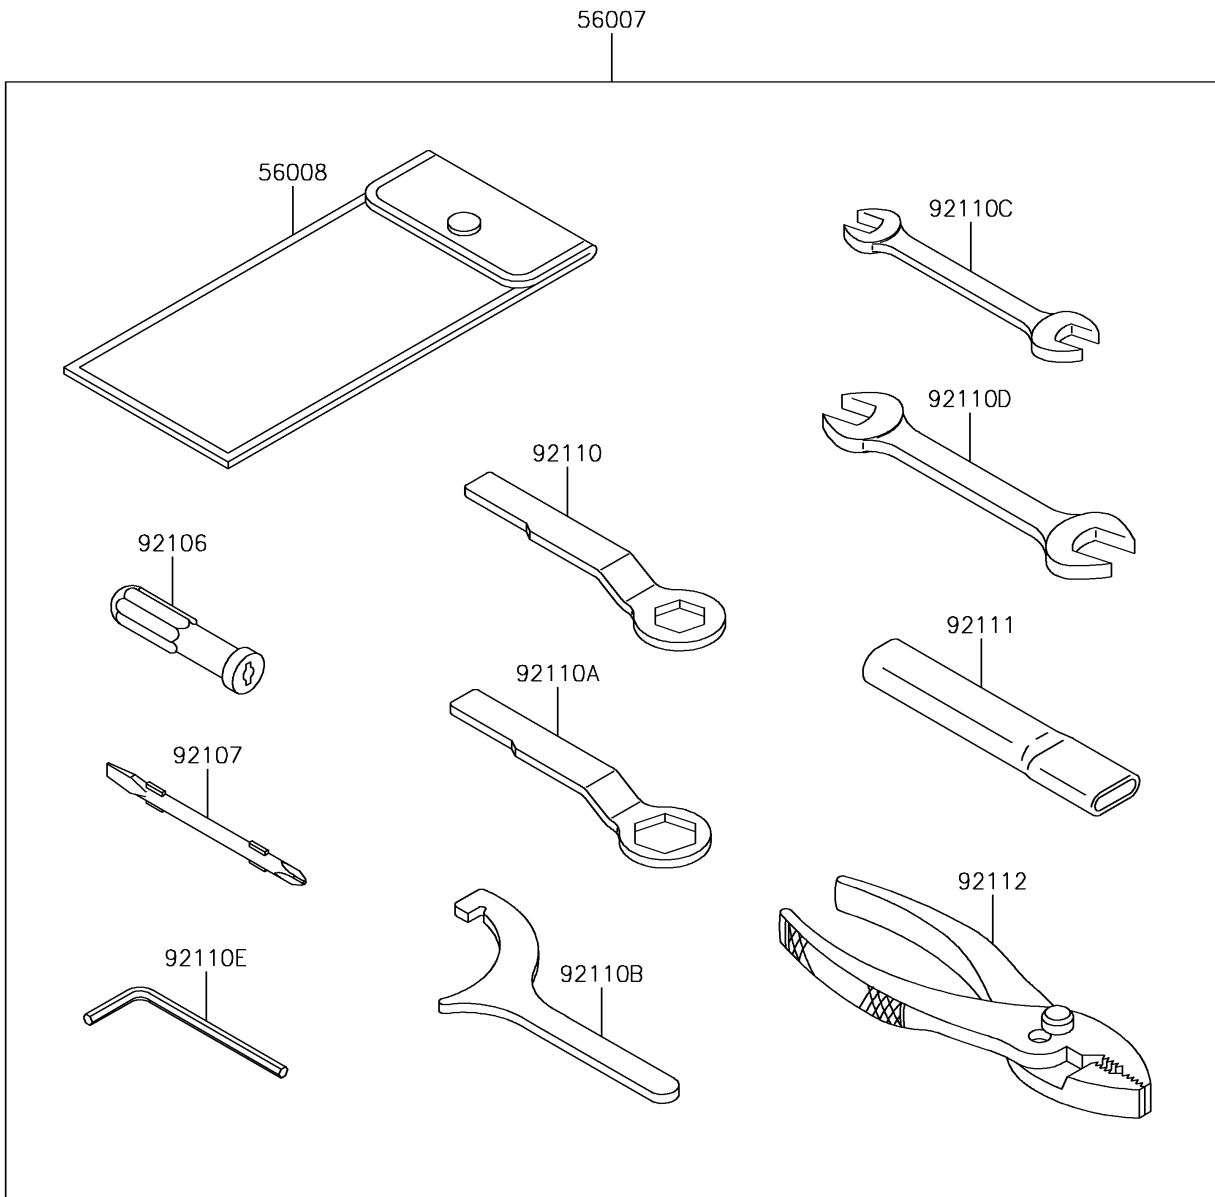

2017 Ninja 650 ABS KRT Edition PARTS DIAGRAM

Owner's Tools

F2810

2017 Ninja 650 ABS KRT Edition PARTS LIST

Owner's Tools

ITEM NAME	PART NUMBER	QUANTITY
TOOL-KIT (Ref # 56007)	56007-0149	1
BAG,TOOL (Ref # 56008)	56008-0036	1
GASKET-LIQUID,TB1211,WHITE (Ref # 56019)	56019-120	1
GASKET-LIQUID,TB1211F,CLEAR (Ref # 92104)	92104-0004	1
GASKET-LIQUID,TB1216B,BLACK (Ref # 92104A)	92104-1064	1
GASKET-LIQUID,TB1207B,BLACK (Ref # 92104B)	92104-2068	1
GRIP-SCREW DRIVER (Ref # 92106)	92106-0004	1
TOOL-DRIVER,#2PHILLIPS&SLOT (Ref # 92107)	92107-0019	1
TOOL-WRENCH,BOX END,22MM (Ref # 92110)	92110-0064	1
TOOL-WRENCH,BOX END,27MM (Ref # 92110A)	92110-0065	1
TOOL-WRENCH,HOOK SPANNER,R37.5 (Ref # 92110B)	92110-0558	1
TOOL-WRENCH,OPEN END,10X12 (Ref # 92110C)	92110-0564	1
TOOL-WRENCH,OPEN END,12X14 (Ref # 92110D)	92110-0565	1
TOOL-WRENCH,ALLEN,4MM (Ref # 92110E)	92110-0567	1
TOOL-BAR,WRENCH (Ref # 92111)	92111-0008	1
TOOL-PLIERS (Ref # 92112)	92112-0007	1