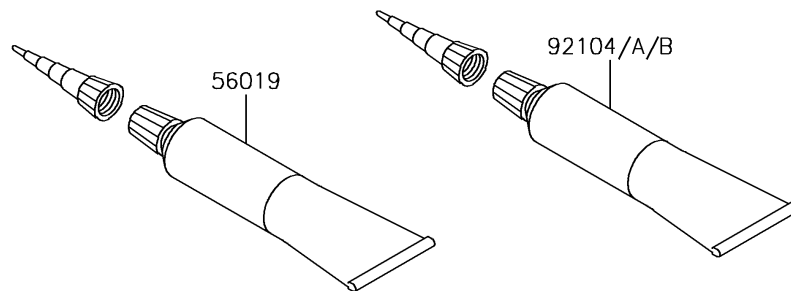

2017 Ninja 650 ABS KRT Edition PARTS DIAGRAM

Owner's Tools

F2810

2017 Ninja 650 ABS KRT Edition PARTS LIST

Owner's Tools

ITEM NAME	PART NUMBER	QUANTITY
TOOL-KIT (Ref # 56007)	56007-0149	1
BAG,TOOL (Ref # 56008)	56008-0036	1
GASKET-LIQUID,TB1211,WHITE (Ref # 56019)	56019-120	1
GASKET-LIQUID,TB1211F,CLEAR (Ref # 92104)	92104-0004	1
GASKET-LIQUID,TB1216B,BLACK (Ref # 92104A)	92104-1064	1
GASKET-LIQUID,TB1207B,BLACK (Ref # 92104B)	92104-2068	1
GRIP-SCREW DRIVER (Ref # 92106)	92106-0004	1
TOOL-DRIVER,#2PHILLIPS&SLOT (Ref # 92107)	92107-0019	1
TOOL-WRENCH,BOX END,22MM (Ref # 92110)	92110-0064	1
TOOL-WRENCH,BOX END,27MM (Ref # 92110A)	92110-0065	1
TOOL-WRENCH,HOOK SPANNER,R37.5 (Ref # 92110B)	92110-0558	1
TOOL-WRENCH,OPEN END,10X12 (Ref # 92110C)	92110-0564	1
TOOL-WRENCH,OPEN END,12X14 (Ref # 92110D)	92110-0565	1
TOOL-WRENCH,ALLEN,4MM (Ref # 92110E)	92110-0567	1
TOOL-BAR,WRENCH (Ref # 92111)	92111-0008	1
TOOL-PLIERS (Ref # 92112)	92112-0007	1