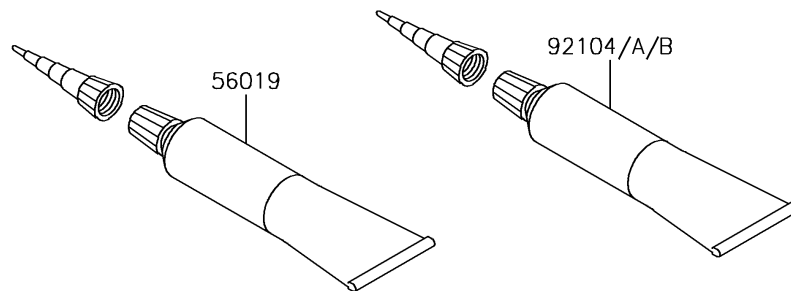

2018 NINJA® 650 ABS KRT EDITION PARTS DIAGRAM

Owner's Tools

F2810

2018 NINJA® 650 ABS KRT EDITION PARTS LIST

Owner's Tools

ITEM NAME	PART NUMBER	QUANTITY
TOOL-KIT (Ref # 56007)	56007-0149	1
BAG,TOOL (Ref # 56008)	56008-0036	1
GASKET-LIQUID,TB1211,WHITE (Ref # 56019)	56019-120	1
GASKET-LIQUID,TB1211F,CLEAR (Ref # 92104)	92104-0004	1
GASKET-LIQUID,TB1216B,BLACK (Ref # 92104A)	92104-1064	1
GASKET-LIQUID,TB1207B,BLACK (Ref # 92104B)	92104-2068	1
GRIP-SCREW DRIVER (Ref # 92106)	92106-0004	1
TOOL-DRIVER,#2PHILLIPS&SLOT (Ref # 92107)	92107-0019	1
TOOL-WRENCH,BOX END,22MM (Ref # 92110)	92110-0064	1
TOOL-WRENCH,BOX END,27MM (Ref # 92110A)	92110-0065	1
TOOL-WRENCH,HOOK SPANNER,R37.5 (Ref # 92110B)	92110-0558	1
TOOL-WRENCH,OPEN END,10X12 (Ref # 92110C)	92110-0564	1
TOOL-WRENCH,OPEN END,12X14 (Ref # 92110D)	92110-0565	1
TOOL-WRENCH,ALLEN,4MM (Ref # 92110E)	92110-0567	1
TOOL-BAR,WRENCH (Ref # 92111)	92111-0008	1
TOOL-PLIERS (Ref # 92112)	92112-0007	1