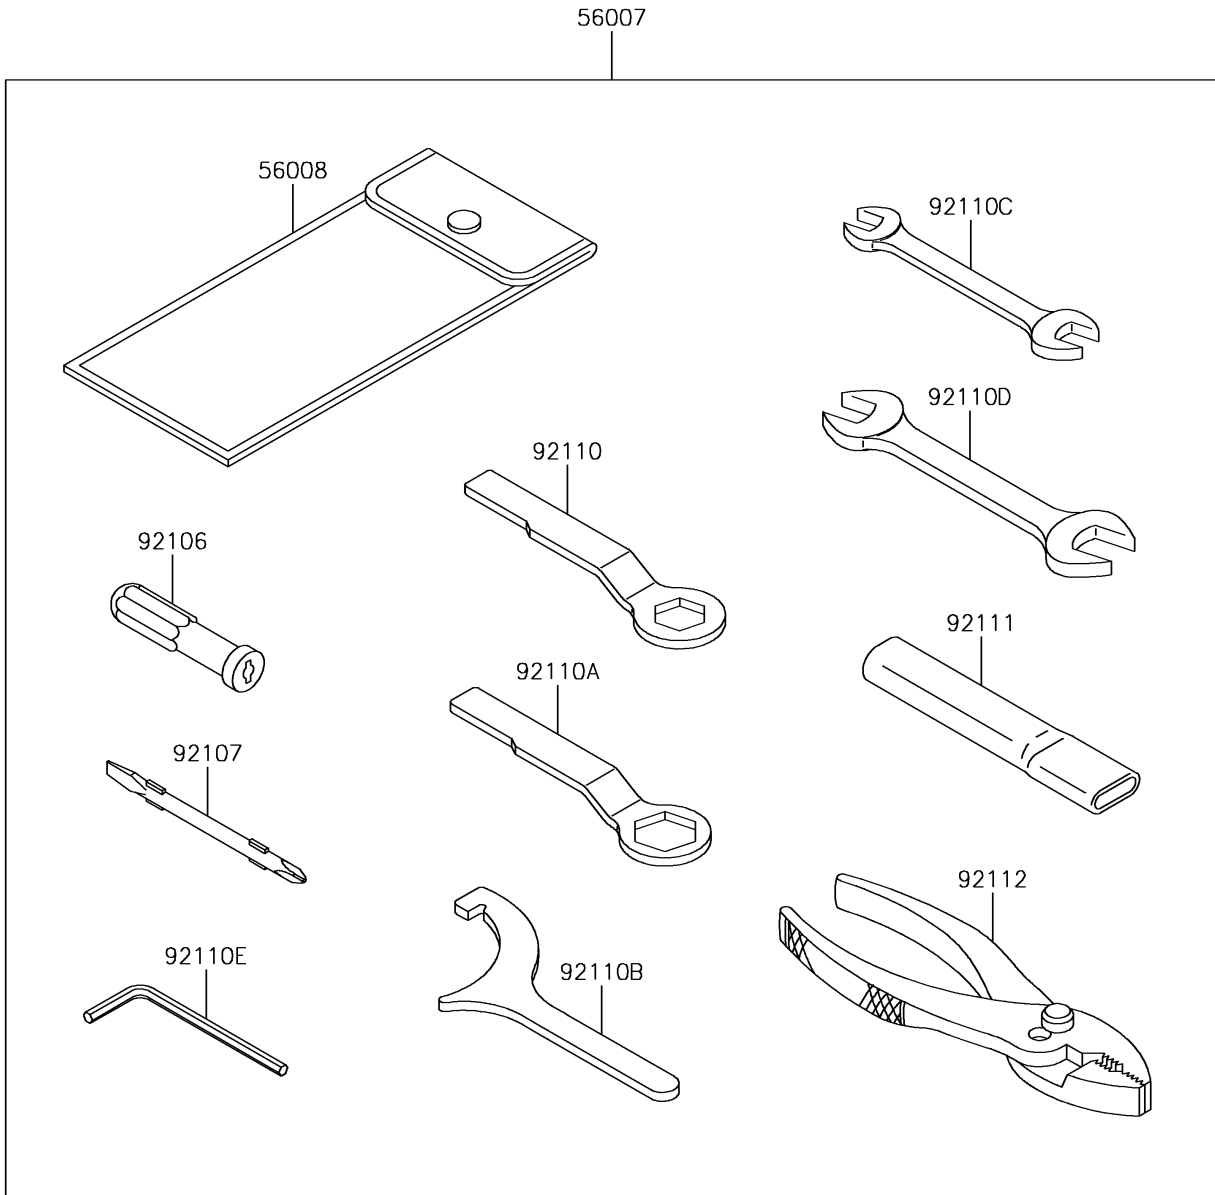

2018 NINJA® 650 ABS KRT EDITION PARTS DIAGRAM

Owner's Tools

F2810

2018 NINJA® 650 ABS KRT EDITION PARTS LIST

Owner's Tools

ITEM NAME	PART NUMBER	QUANTITY
TOOL-KIT (Ref # 56007)	56007-0149	1
BAG,TOOL (Ref # 56008)	56008-0036	1
GASKET-LIQUID,TB1211,WHITE (Ref # 56019)	56019-120	1
GASKET-LIQUID,TB1211F,CLEAR (Ref # 92104)	92104-0004	1
GASKET-LIQUID,TB1216B,BLACK (Ref # 92104A)	92104-1064	1
GASKET-LIQUID,TB1207B,BLACK (Ref # 92104B)	92104-2068	1
GRIP-SCREW DRIVER (Ref # 92106)	92106-0004	1
TOOL-DRIVER,#2PHILLIPS&SLOT (Ref # 92107)	92107-0019	1
TOOL-WRENCH,BOX END,22MM (Ref # 92110)	92110-0064	1
TOOL-WRENCH,BOX END,27MM (Ref # 92110A)	92110-0065	1
TOOL-WRENCH,HOOK SPANNER,R37.5 (Ref # 92110B)	92110-0558	1
TOOL-WRENCH,OPEN END,10X12 (Ref # 92110C)	92110-0564	1
TOOL-WRENCH,OPEN END,12X14 (Ref # 92110D)	92110-0565	1
TOOL-WRENCH,ALLEN,4MM (Ref # 92110E)	92110-0567	1
TOOL-BAR,WRENCH (Ref # 92111)	92111-0008	1
TOOL-PLIERS (Ref # 92112)	92112-0007	1