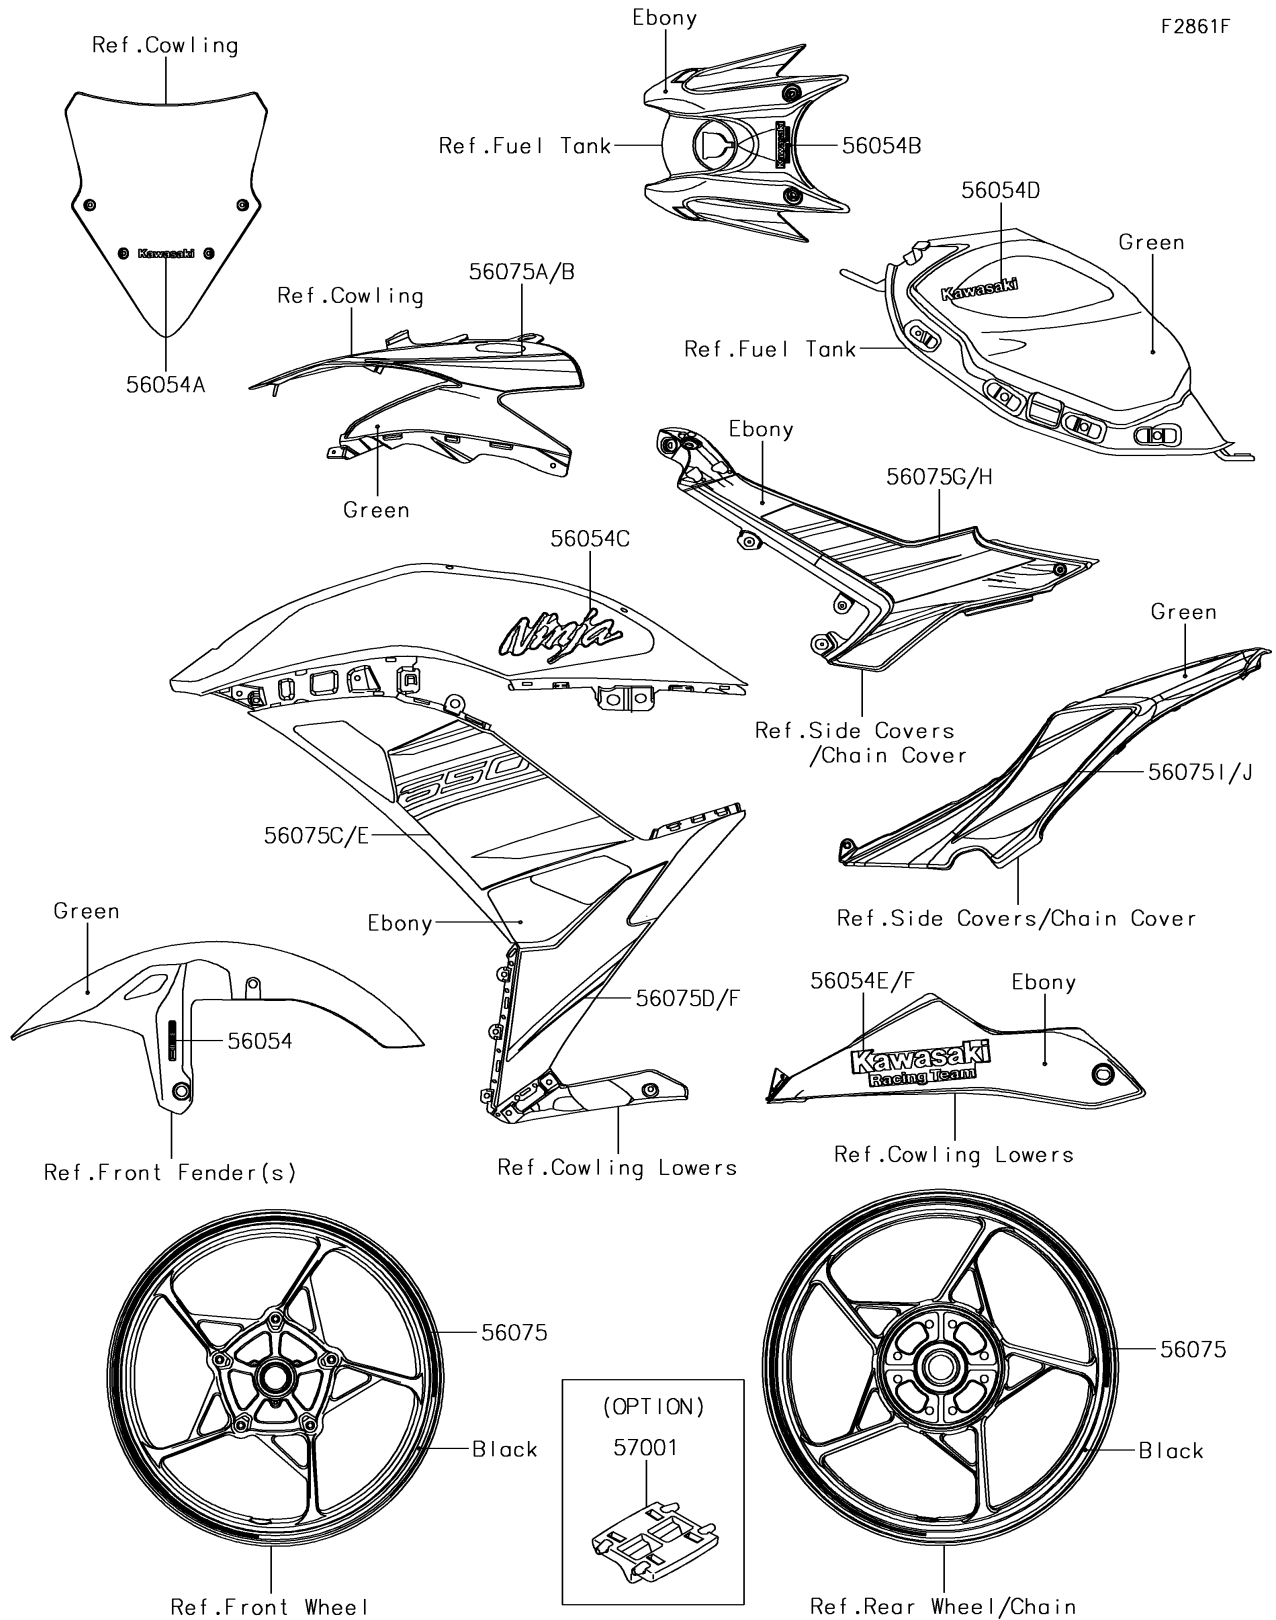

2018 NINJA® 650 ABS KRT EDITION PARTS DIAGRAM

Decals(Green)(KJFA)

2018 NINJA® 650 ABS KRT EDITION PARTS LIST

Decals(Green)(KJFA)

ITEM NAME	PART NUMBER	QUANTITY
MARK,FR FENDER,ABS (Ref # 56054)	56054-1412	2
MARK,WINDSHIELD,KAWASAKI (Ref # 56054A)	56054-2177	1
MARK,TANK COVER,KAWASAKI RT (Ref # 56054B)	56054-2216	1
MARK,SIDE COWL.,NINJA (Ref # 56054C)	56054-2217	2
MARK,FUEL TANK,KAWASAKI (Ref # 56054D)	56054-2301	2
MARK,LWR COWL.,LH,KAWASAKI RT (Ref # 56054E)	56054-2302	1
MARK,LWR COWL.,RH,KAWASAKI RT (Ref # 56054F)	56054-2303	1
PATTERN,WHEEL,BLACK,6X1079 (Ref # 56075)	56075-1540	4
PATTERN,UPP COWL.,LH (Ref # 56075A)	56075-3827	1
PATTERN,UPP COWL.,RH (Ref # 56075B)	56075-3828	1
PATTERN,SIDE COWL.,LH,UPP (Ref # 56075C)	56075-3829	1
PATTERN,SIDE COWL.,LH,LWR (Ref # 56075D)	56075-3830	1
PATTERN,SIDE COWL.,RH,UPP (Ref # 56075E)	56075-3831	1
PATTERN,SIDE COWL.,RH,LWR (Ref # 56075F)	56075-3832	1
PATTERN,SIDE COVER,LH (Ref # 56075G)	56075-3833	1
PATTERN,SIDE COVER,RH (Ref # 56075H)	56075-3834	1
PATTERN,TAIL COVER,LH (Ref # 56075I)	56075-3835	1
PATTERN,TAIL COVER,RH (Ref # 56075J)	56075-3836	1
RIM STRIPE APPLICATOR (Ref # 57001)	57001-1752	AR