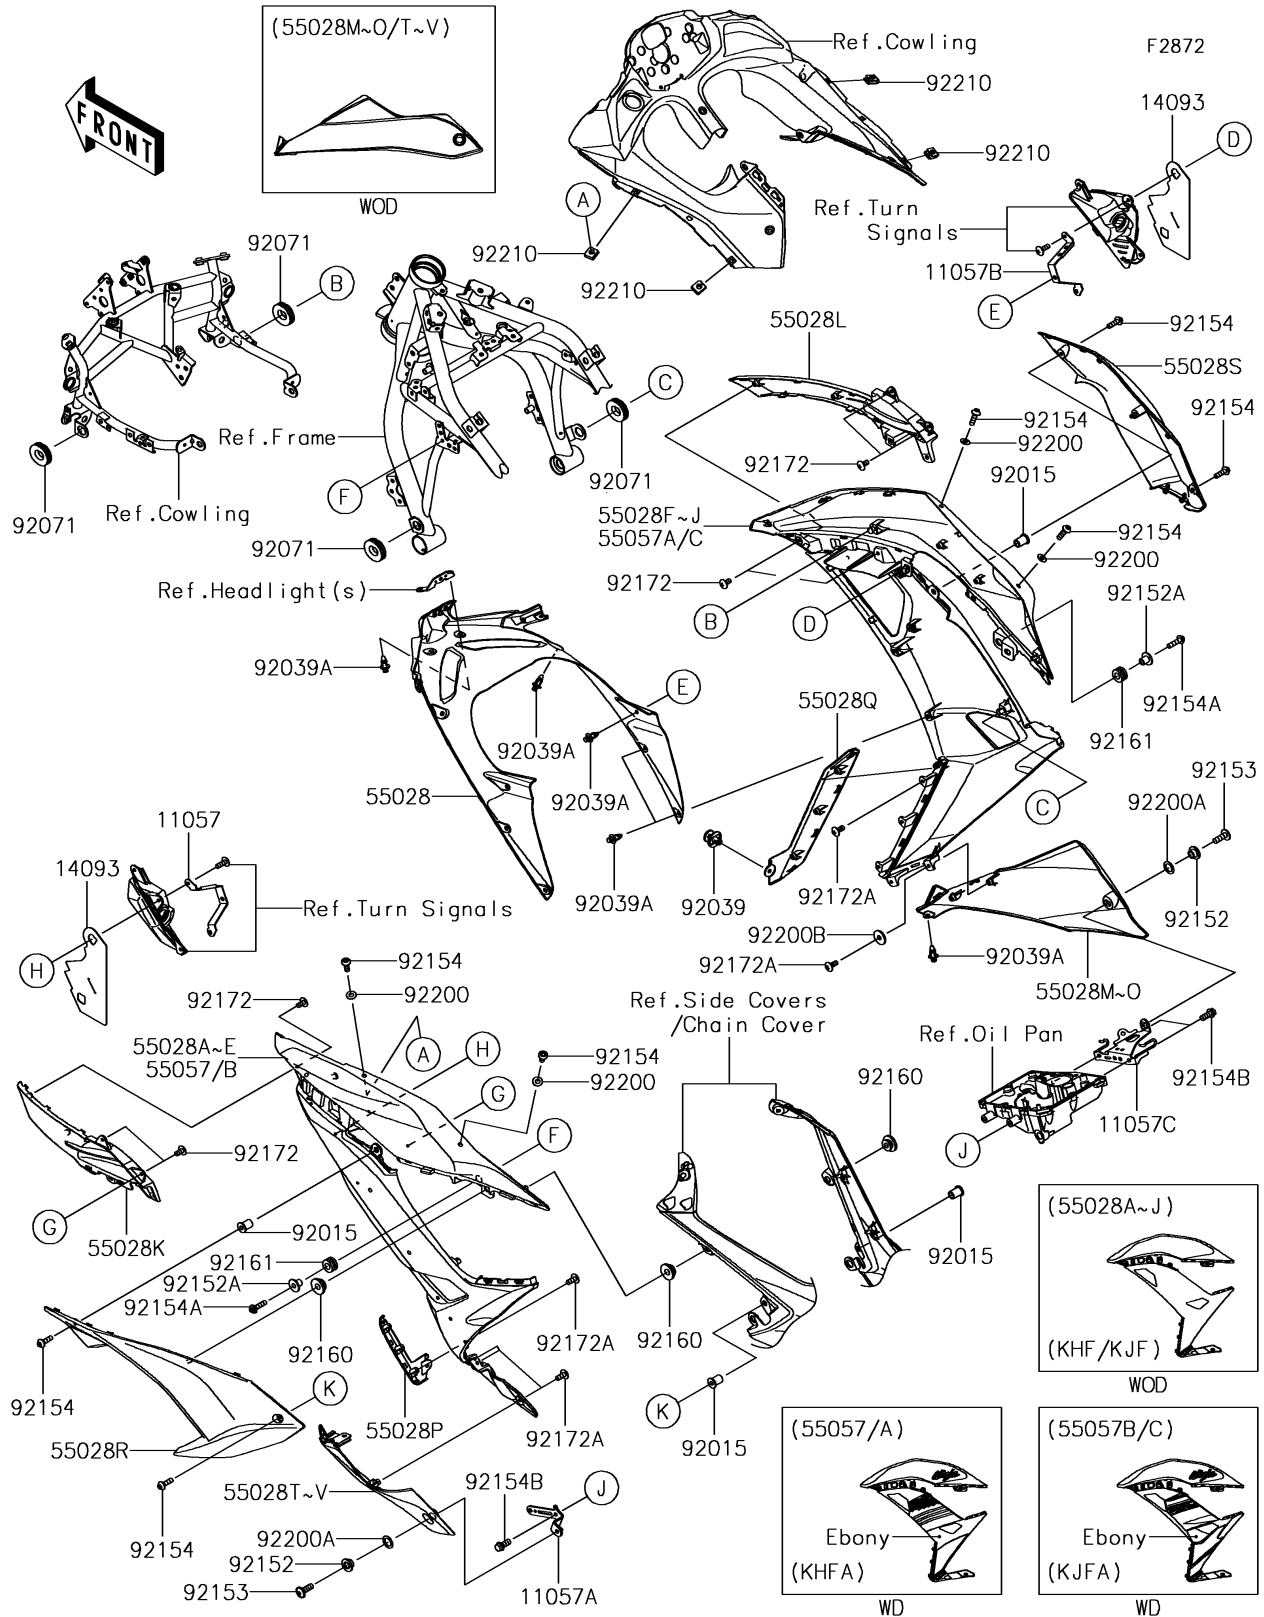

2017 Ninja 650 ABS KRT Edition PARTS DIAGRAM

Cowling Lower

2017 Ninja 650 ABS KRT Edition PARTS LIST

Cowling Lowers

ITEM NAME	PART NUMBER	QUANTITY
BRACKET,SIDE COWL.,LH (Ref # 11057)	11057-0130	1
BRACKET,LWR COWL.,LH (Ref # 11057A)	11057-0131	1
BRACKET,SIDE COWL.,RH (Ref # 11057B)	11057-0132	1
BRACKET,LWR COWL.,RH (Ref # 11057C)	11057-0133	1
COVER,SIGNAL LAMP (Ref # 14093)	14093-0603	2
COWLING,FRONT NOSE (Ref # 55028)	55028-0593	1
COWLING,SIDE,INNER,LH (Ref # 55028K)	55028-0596	1
COWLING,SIDE,INNER,RH (Ref # 55028L)	55028-0597	1
COWLING,LWR,RH,L.GREEN (Ref # 55028N)	55028-0599-777	1
COWLING,LWR,FR,LH (Ref # 55028P)	55028-0600	1
COWLING,LWR,FR,RH (Ref # 55028Q)	55028-0601	1
COWLING,SIDE,RR,LH (Ref # 55028R)	55028-0602	1
COWLING,SIDE,RR,RH (Ref # 55028S)	55028-0603	1
COWLING,LWR,LH,L.GREEN (Ref # 55028U)	55028-0634-777	1
COWLING,SIDE,LH,EBONY (Ref # 55057)	55057-5359-H8	1
COWLING,SIDE,RH,EBONY (Ref # 55057A)	55057-5360-H8	1
NUT,WELL,5MM (Ref # 92015)	92015-1757	4
RIVET,HOLE 8MM (Ref # 92039)	92039-0014	1
RIVET (Ref # 92039A)	92039-0709	11
GROMMET (Ref # 92071)	92071-1043	4
COLLAR (Ref # 92152)	92152-1359	2
COLLAR (Ref # 92152A)	92152-1592	2
BOLT,6X18 (Ref # 92153)	92153-0478	2
BOLT,SOCKET,5X16 (Ref # 92154)	92154-0209	8
BOLT,SOCKET,5X20 (Ref # 92154A)	92154-0210	2
BOLT,FLANGED,6X14 (Ref # 92154B)	92154-1426	4
DAMPER (Ref # 92160)	92160-1613	4
DAMPER,8X16X8.6 (Ref # 92161)	92161-0685	2
SCREW,TAPPING,5X10 (Ref # 92172)	92172-0262	8

2017 Ninja 650 ABS KRT Edition PARTS LIST

Cowling Lowers

ITEM NAME	PART NUMBER	QUANTITY
SCREW,5X12 (Ref # 92172A)	92172-0821	11
WASHER,NYLONE,5.3X11.5X0.5 (Ref # 92200)	92200-0006	4
WASHER,10.4X15.9X0.5 (Ref # 92200A)	92200-0157	2
WASHER,5.5X18X1.6 (Ref # 92200B)	92200-0857	2
NUT (Ref # 92210)	92210-0571	4