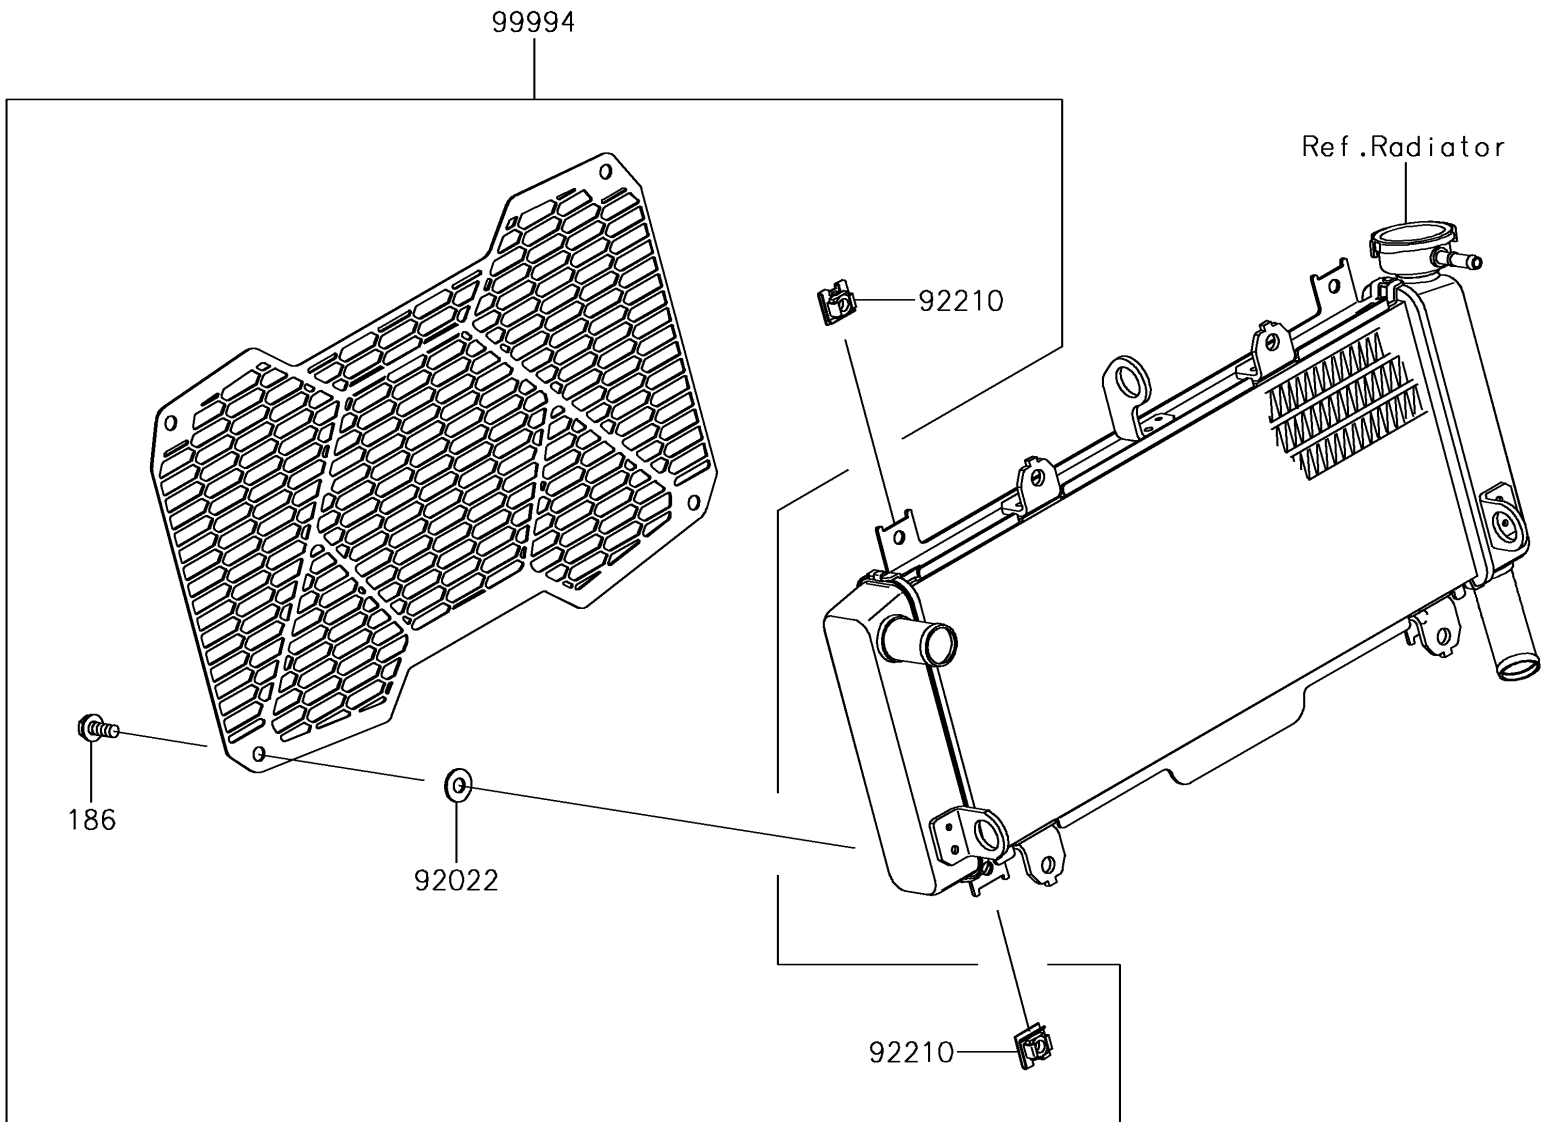

2017 Ninja 650 ABS KRT Edition PARTS DIAGRAM

Accessory(Radiator Screen)

F2910

2017 Ninja 650 ABS KRT Edition PARTS LIST

Accessory(Radiator Screen)

ITEM NAME	PART NUMBER	QUANTITY
BOLT-UPSET-WP (Ref # 186)	186BA0616	4
WASHER,7X16X1.2 (Ref # 92022)	92022-024	4
NUT (Ref # 92210)	92210-0867	4
KIT-ACCESSORY,RADIATOR SCREEN (Ref # 99994)	99994-0795	1