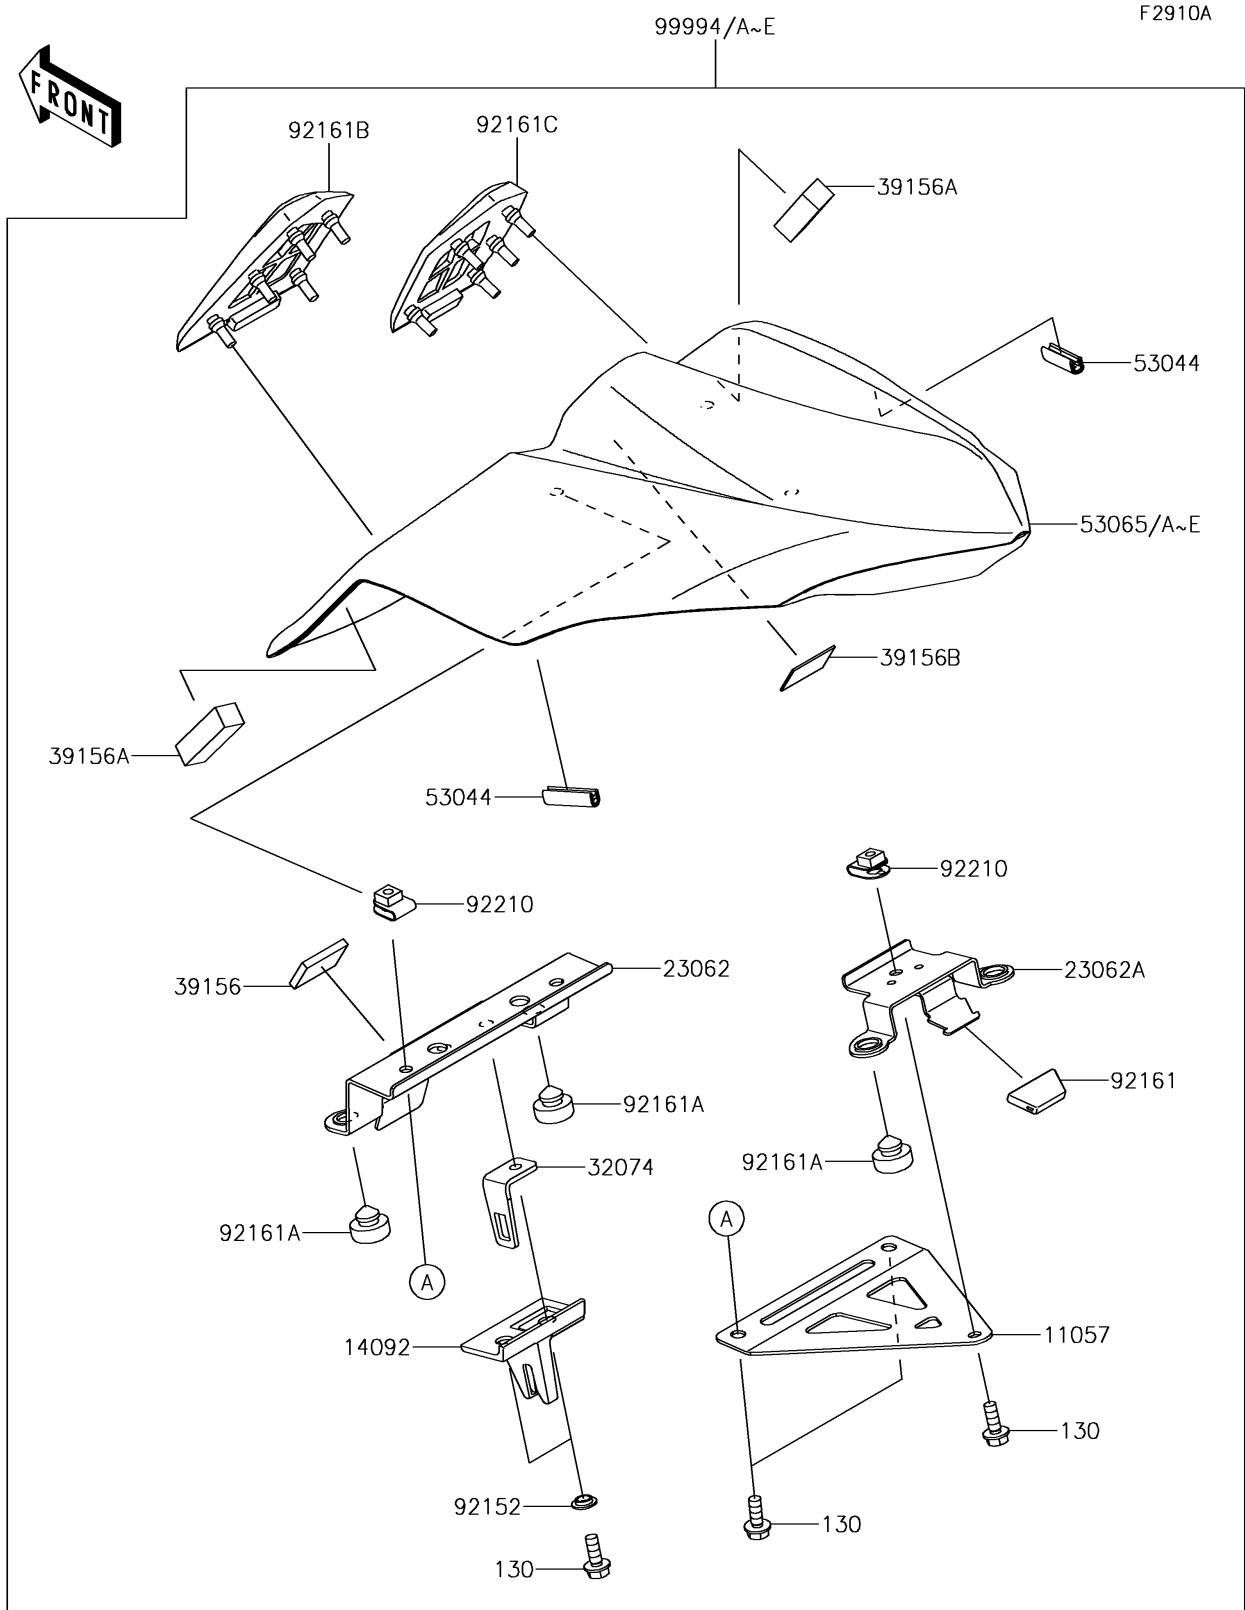

2018 NINJA® 650 ABS KRT EDITION PARTS DIAGRAM

Accessory(Single Seat Cover)

2018 NINJA® 650 ABS KRT EDITION PARTS LIST

Accessory(Single Seat Cover)

ITEM NAME	PART NUMBER	QUANTITY
BRACKET,SEAT COVER (Ref # 11057)	11057-0808	1
BOLT-FLANGED,6X16 (Ref # 130)	130BA0616	5
COVER (Ref # 14092)	14092-0248	1
BRACKET-COMP (Ref # 23062)	23062-0907	1
BRACKET-COMP (Ref # 23062A)	23062-0914	1
BRACKET-LOCK (Ref # 32074)	32074-0017	1
PAD,20X30X4 (Ref # 39156)	39156-0705	1
PAD,13X43X12 (Ref # 39156A)	39156-0978	2
PAD,20X30X1 (Ref # 39156B)	39156-2199	1
TRIM,L=30 (Ref # 53044)	53044-0001	2
COVER SEAT,L.GREEN (Ref # 53065E)	53065-0039-777	1
COLLAR (Ref # 92152)	92152-0250	2
DAMPER (Ref # 92161)	92161-0629	1
DAMPER,10X20X8 (Ref # 92161A)	92161-0855	4
DAMPER,COVER SEAT,LH (Ref # 92161B)	92161-1855	1
DAMPER,COVER SEAT,RH (Ref # 92161C)	92161-1856	1
NUT,6MM (Ref # 92210)	92210-0277	3
KIT,SINGLE SEAT COVER,L.GREEN (Ref # 99994E)	99994-0796-777	1