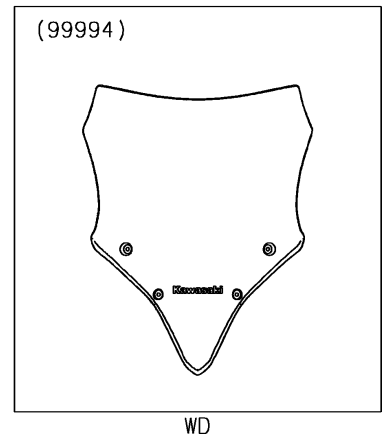

# 2017 Ninja 650 ABS PARTS DIAGRAM

Accessory(Windshield)

F2910D

## 2017 Ninja 650 ABS PARTS LIST

Accessory(Windshield)

ITEM NAME	PART NUMBER	QUANTITY
BRACKET,WINDSHIELD,LH (Ref # 11057)	11057-0890	1
BRACKET,WINDSHIELD,RH (Ref # 11057A)	11057-0892	1
BRACKET,WINDSHIELD,CNT (Ref # 11057B)	11057-0894	1
NUT,WELL,5MM (Ref # 92015)	92015-1757	4
BOLT,SOCKET,6X12 (Ref # 92154)	92154-0951	2
DAMPER,10X20X12 (Ref # 92160)	92160-1167	2
KIT-ACC,WINDSHIELD(CLEAR) (Ref # 99994)	99994-0811	1