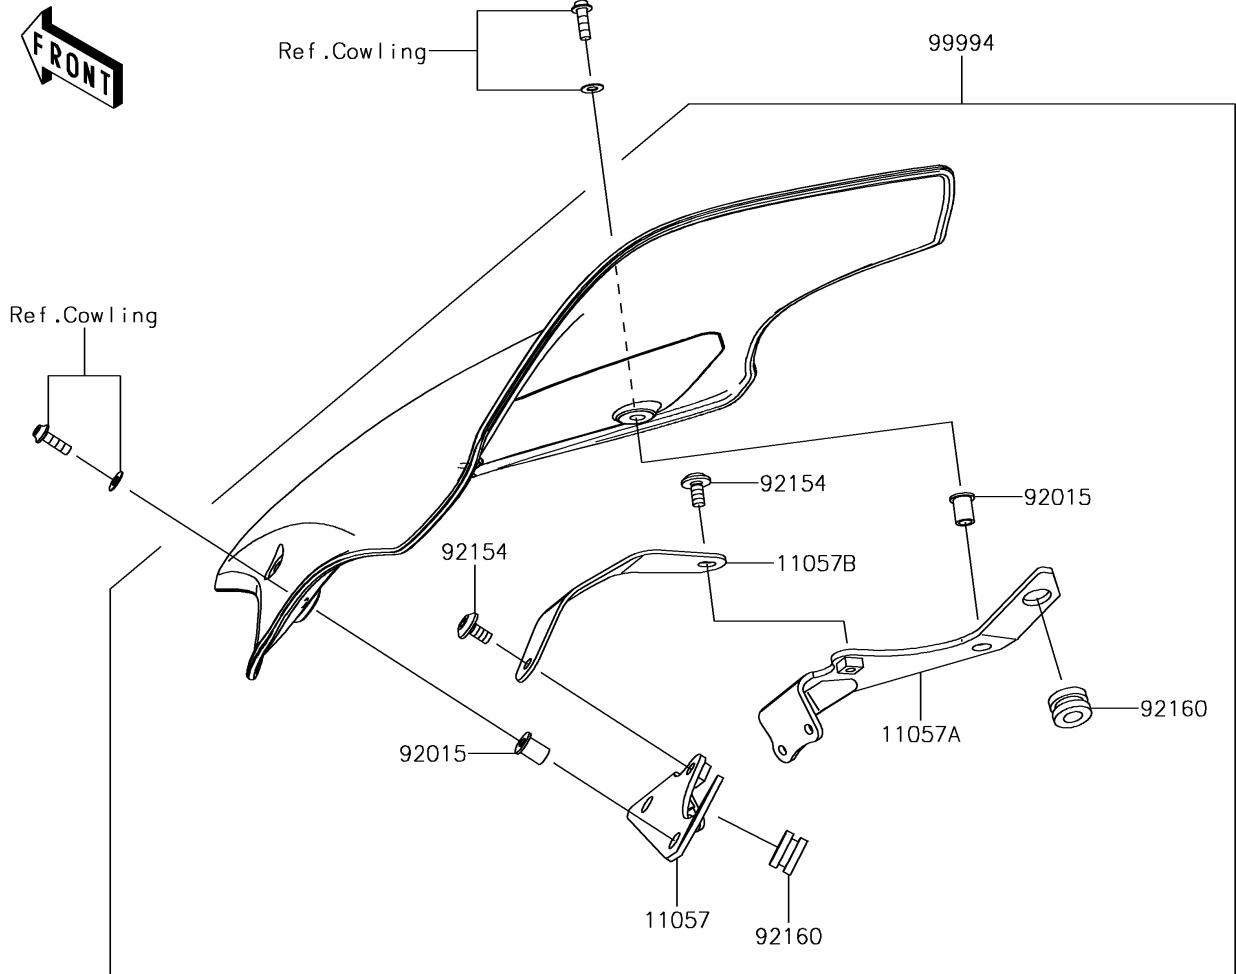

# 2017 Ninja 650 ABS PARTS DIAGRAM

Accessory(Windshield)

F2910D

## 2017 Ninja 650 ABS PARTS LIST

Accessory(Windshield)

ITEM NAME	PART NUMBER	QUANTITY
BRACKET,WINDSHIELD,LH (Ref # 11057)	11057-0890	1
BRACKET,WINDSHIELD,RH (Ref # 11057A)	11057-0892	1
BRACKET,WINDSHIELD,CNT (Ref # 11057B)	11057-0894	1
NUT,WELL,5MM (Ref # 92015)	92015-1757	4
BOLT,SOCKET,6X12 (Ref # 92154)	92154-0951	2
DAMPER,10X20X12 (Ref # 92160)	92160-1167	2
KIT-ACC,WINDSHIELD(CLEAR) (Ref # 99994)	99994-0811	1