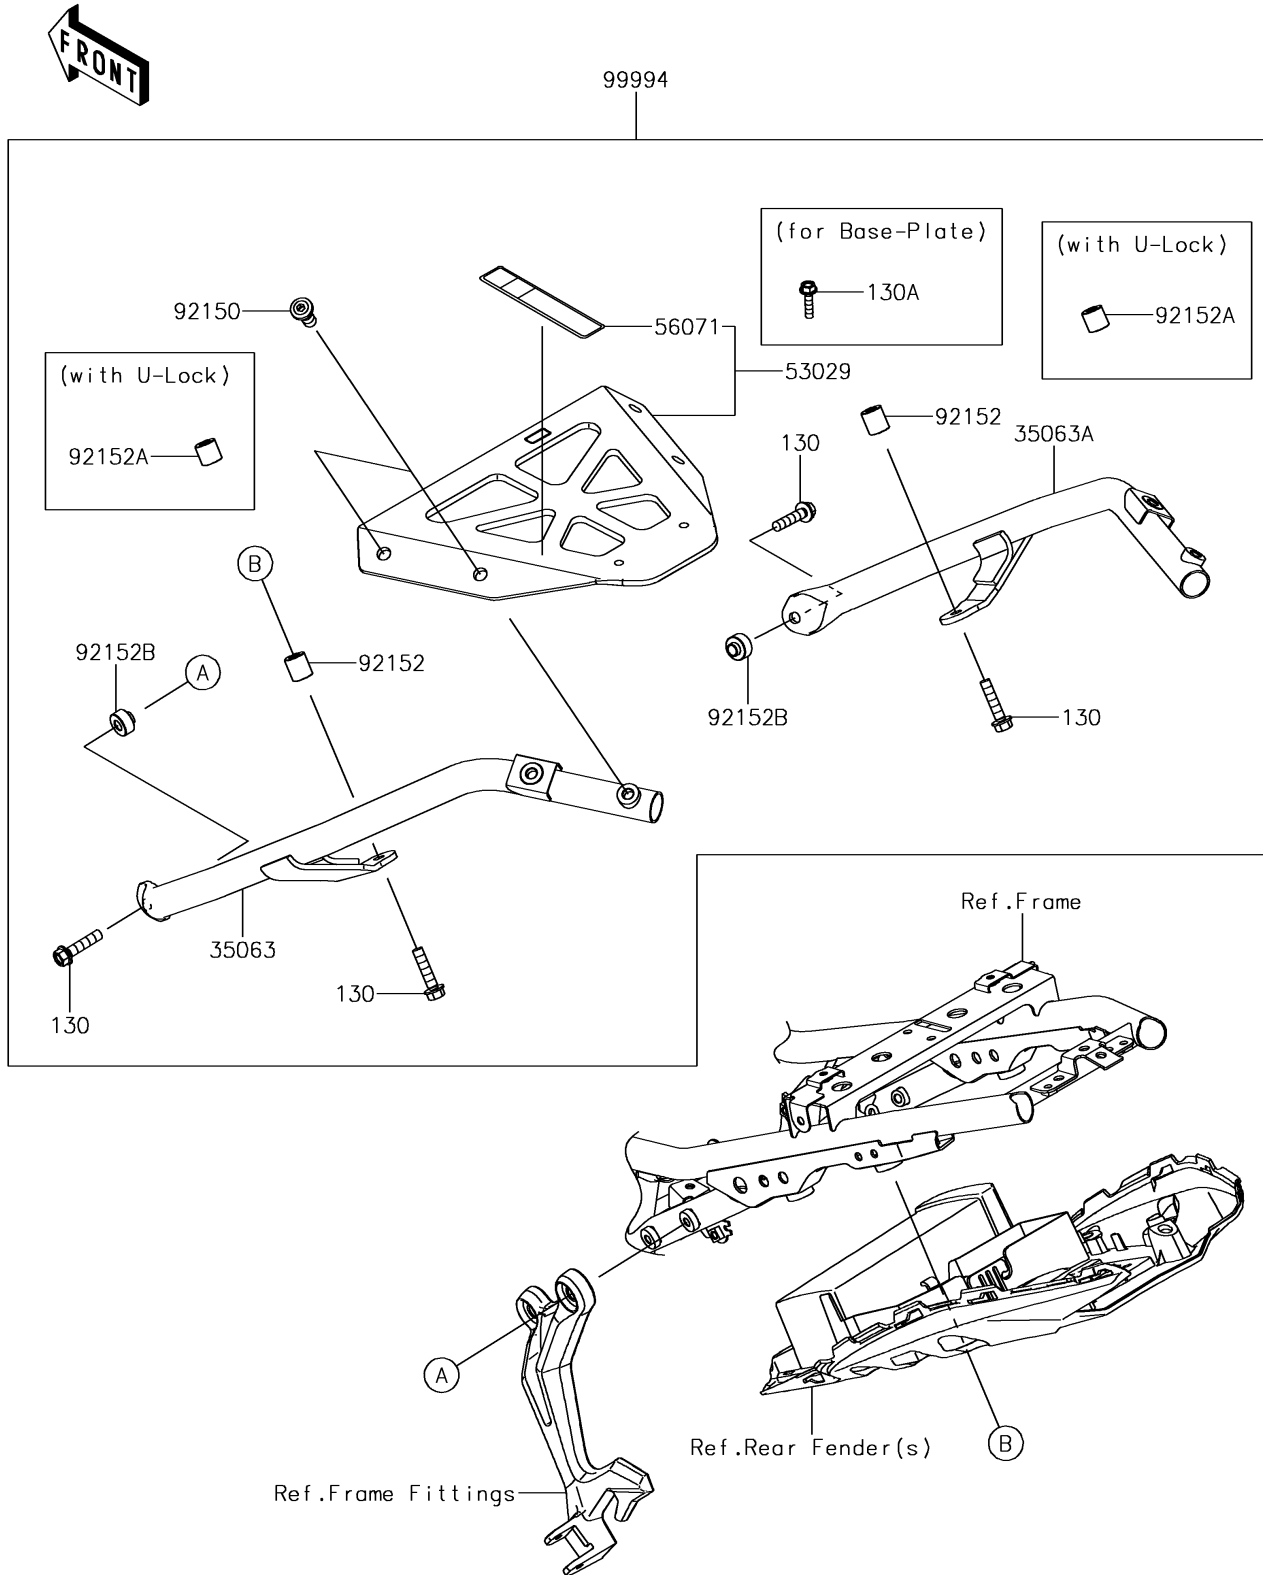

2017 Ninja 650 ABS KRT Edition PARTS DIAGRAM

Accessory(Topcase Bracket)

F2910F

2017 Ninja 650 ABS KRT Edition PARTS LIST

Accessory(Topcase Bracket)

ITEM NAME	PART NUMBER	QUANTITY
BOLT-FLANGED,8X35 (Ref # 130)	130CA0835	4
BOLT-FLANGED,6X25 (Ref # 130A)	130CB0625	4
STAY,LH (Ref # 35063)	35063-1353	1
STAY,RH (Ref # 35063A)	35063-1354	1
CARRIER (Ref # 53029)	53029-0353	1
LABEL-WARNING,CARRIER LOADING (Ref # 56071)	56071-0554	1
BOLT,SOCKET,10X25 (Ref # 92150)	92150-1747	4
COLLAR,8.5X17X19 (Ref # 92152)	92152-2234	2
COLLAR,8.5X17X16.7 (Ref # 92152A)	92152-2235	2
COLLAR,8.5X20X13.3 (Ref # 92152B)	92152-2285	2
KIT-ACCESSORY,TOPCASE BRACKET (Ref # 99994)	99994-0799	1