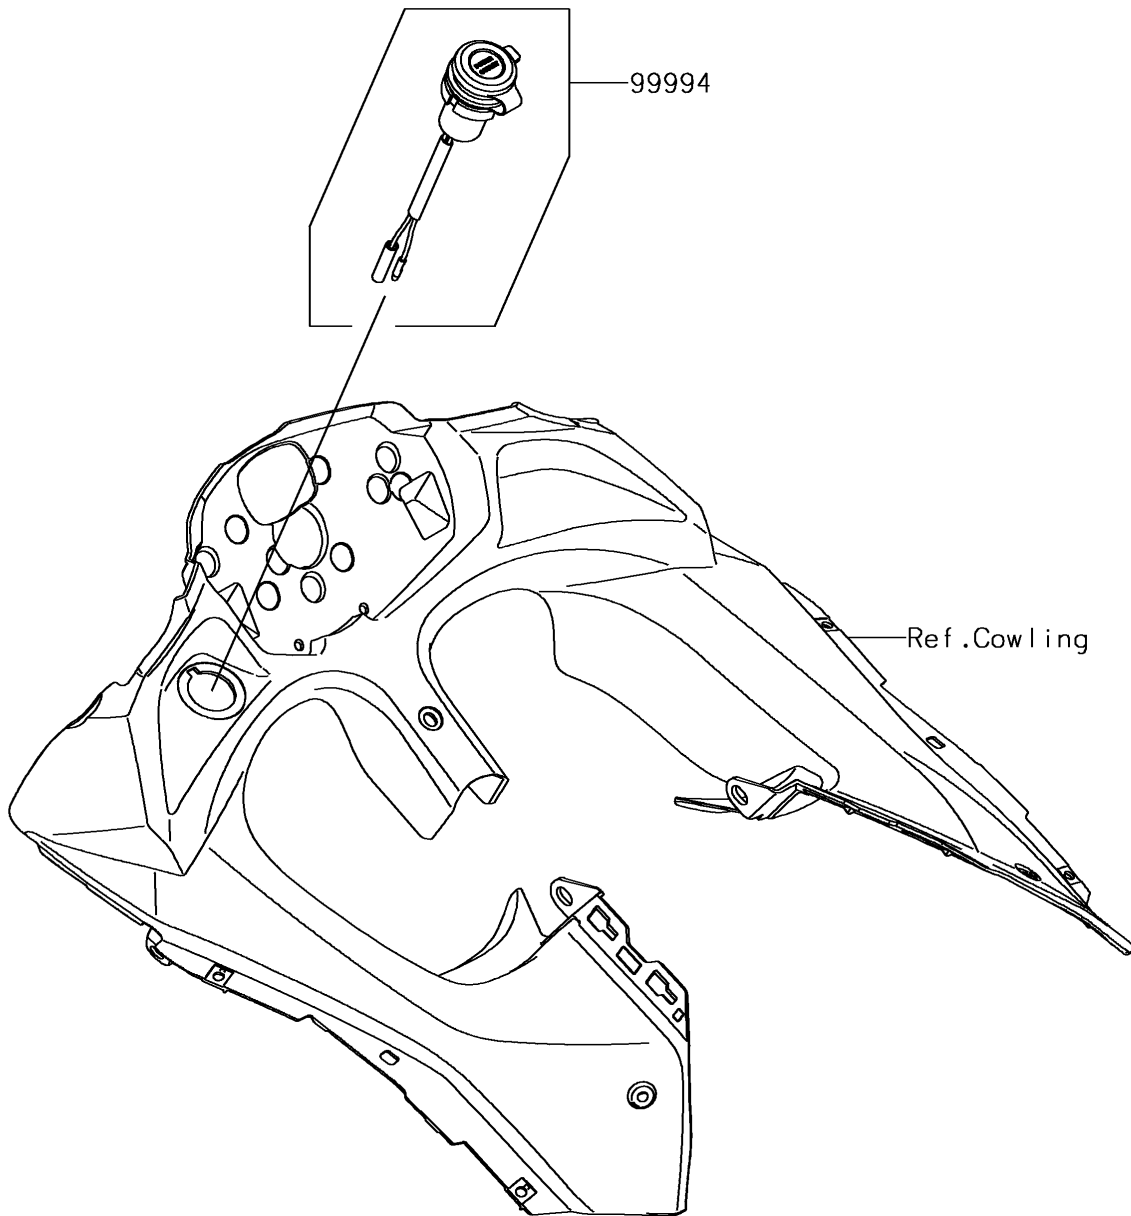

2018 NINJA® 650 ABS PARTS DIAGRAM

Accessory(DC Output)

F2910K

2018 NINJA® 650 ABS PARTS LIST

Accessory(DC Output)

ITEM NAME	PART NUMBER	QUANTITY
KIT-ACCESSORY,DC OUTPUT (Ref # 99994)	99994-0485	1