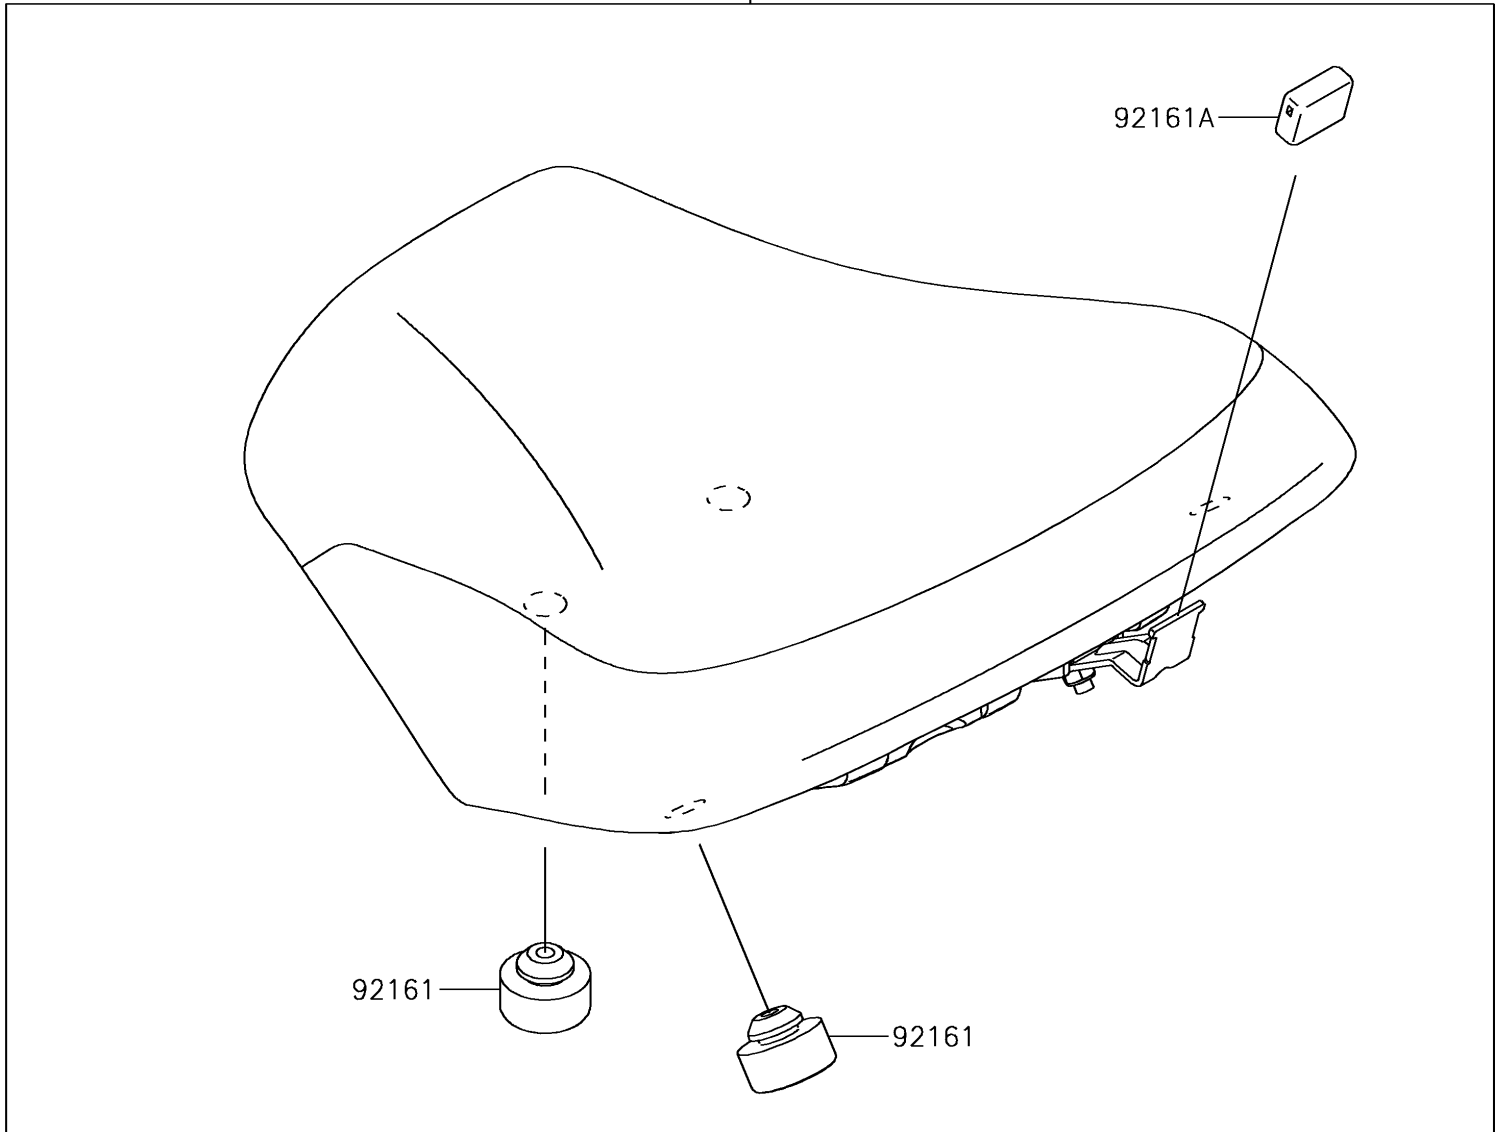

2017 Ninja 650 ABS KRT Edition PARTS DIAGRAM

Accessory(High-Seat)

F2910L

99994

92161A

92161

92161

2017 Ninja 650 ABS KRT Edition PARTS LIST

Accessory(High-Seat)

ITEM NAME	PART NUMBER	QUANTITY
DAMPER,SEAT (Ref # 92161)	92161-0930	4
DAMPER,SEAT BRACKET,FR (Ref # 92161A)	92161-1865	1
KIT-ACCESSORY,HIGH-SEAT (Ref # 99994)	99994-1062	1