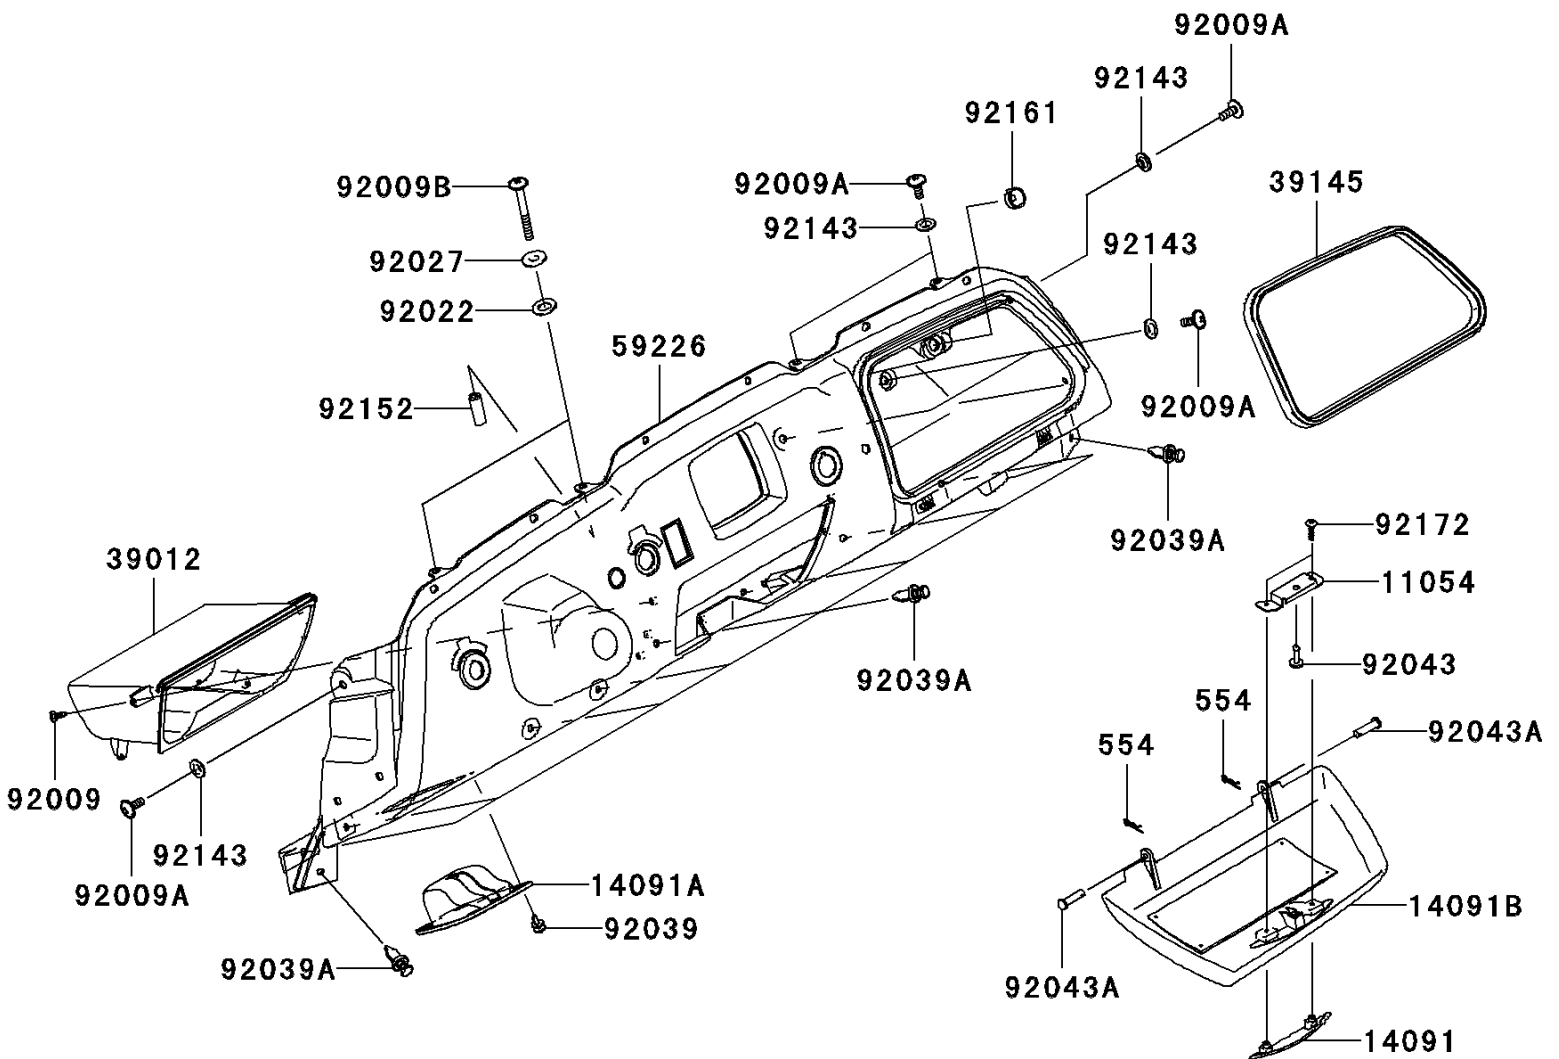

2010 Teryx 750 FI 4X4 (SGE) PARTS DIAGRAM

Front Box

F2135

2010 Teryx 750 FI 4X4 (SGE) PARTS LIST

Front Box

ITEM NAME	PART NUMBER	QUANTITY
PIN-SNAP (Ref # 554)	554DA0600	2
BRACKET (Ref # 11054)	11054-1789	1
COVER,STORAGE CAP,F.BLACK (Ref # 14091)	14091-0700-6Z	1
COVER,LH,F.BLACK (Ref # 14091A)	14091-0702-6Z	1
COVER,STORAGE,F.BLACK (Ref # 14091B)	14091-0985-6Z	1
CASE-STORAGE,F.BLACK (Ref # 39012)	39012-0017-6Z	1
TRIM-SEAL,L=940 (Ref # 39145)	39145-0029	1
PANEL-CONTROL,F.BLACK (Ref # 59226)	59226-0019-6Z	1
SCREW,TAPPING,4X12 (Ref # 92009)	92009-1444	4
SCREW,6X16 (Ref # 92009A)	92009-1621	6
SCREW,6X56 (Ref # 92009B)	92009-1829	2
WASHER,10.5X20X1 (Ref # 92022)	92022-239	2
COLLAR,L=4.7 (Ref # 92027)	92027-1964	2
RIVET (Ref # 92039)	92039-0046	4
RIVET (Ref # 92039A)	92039-1229	10
PIN (Ref # 92043)	92043-0138	1
PIN,6X23 (Ref # 92043A)	92043-0164	2
COLLAR (Ref # 92143)	92143-1087	6
COLLAR,7.95X15.88X40 (Ref # 92152)	92152-0777	2
DAMPER (Ref # 92161)	92161-0568	1
SCREW,TAPPING,4X16 (Ref # 92172)	92172-0347	2